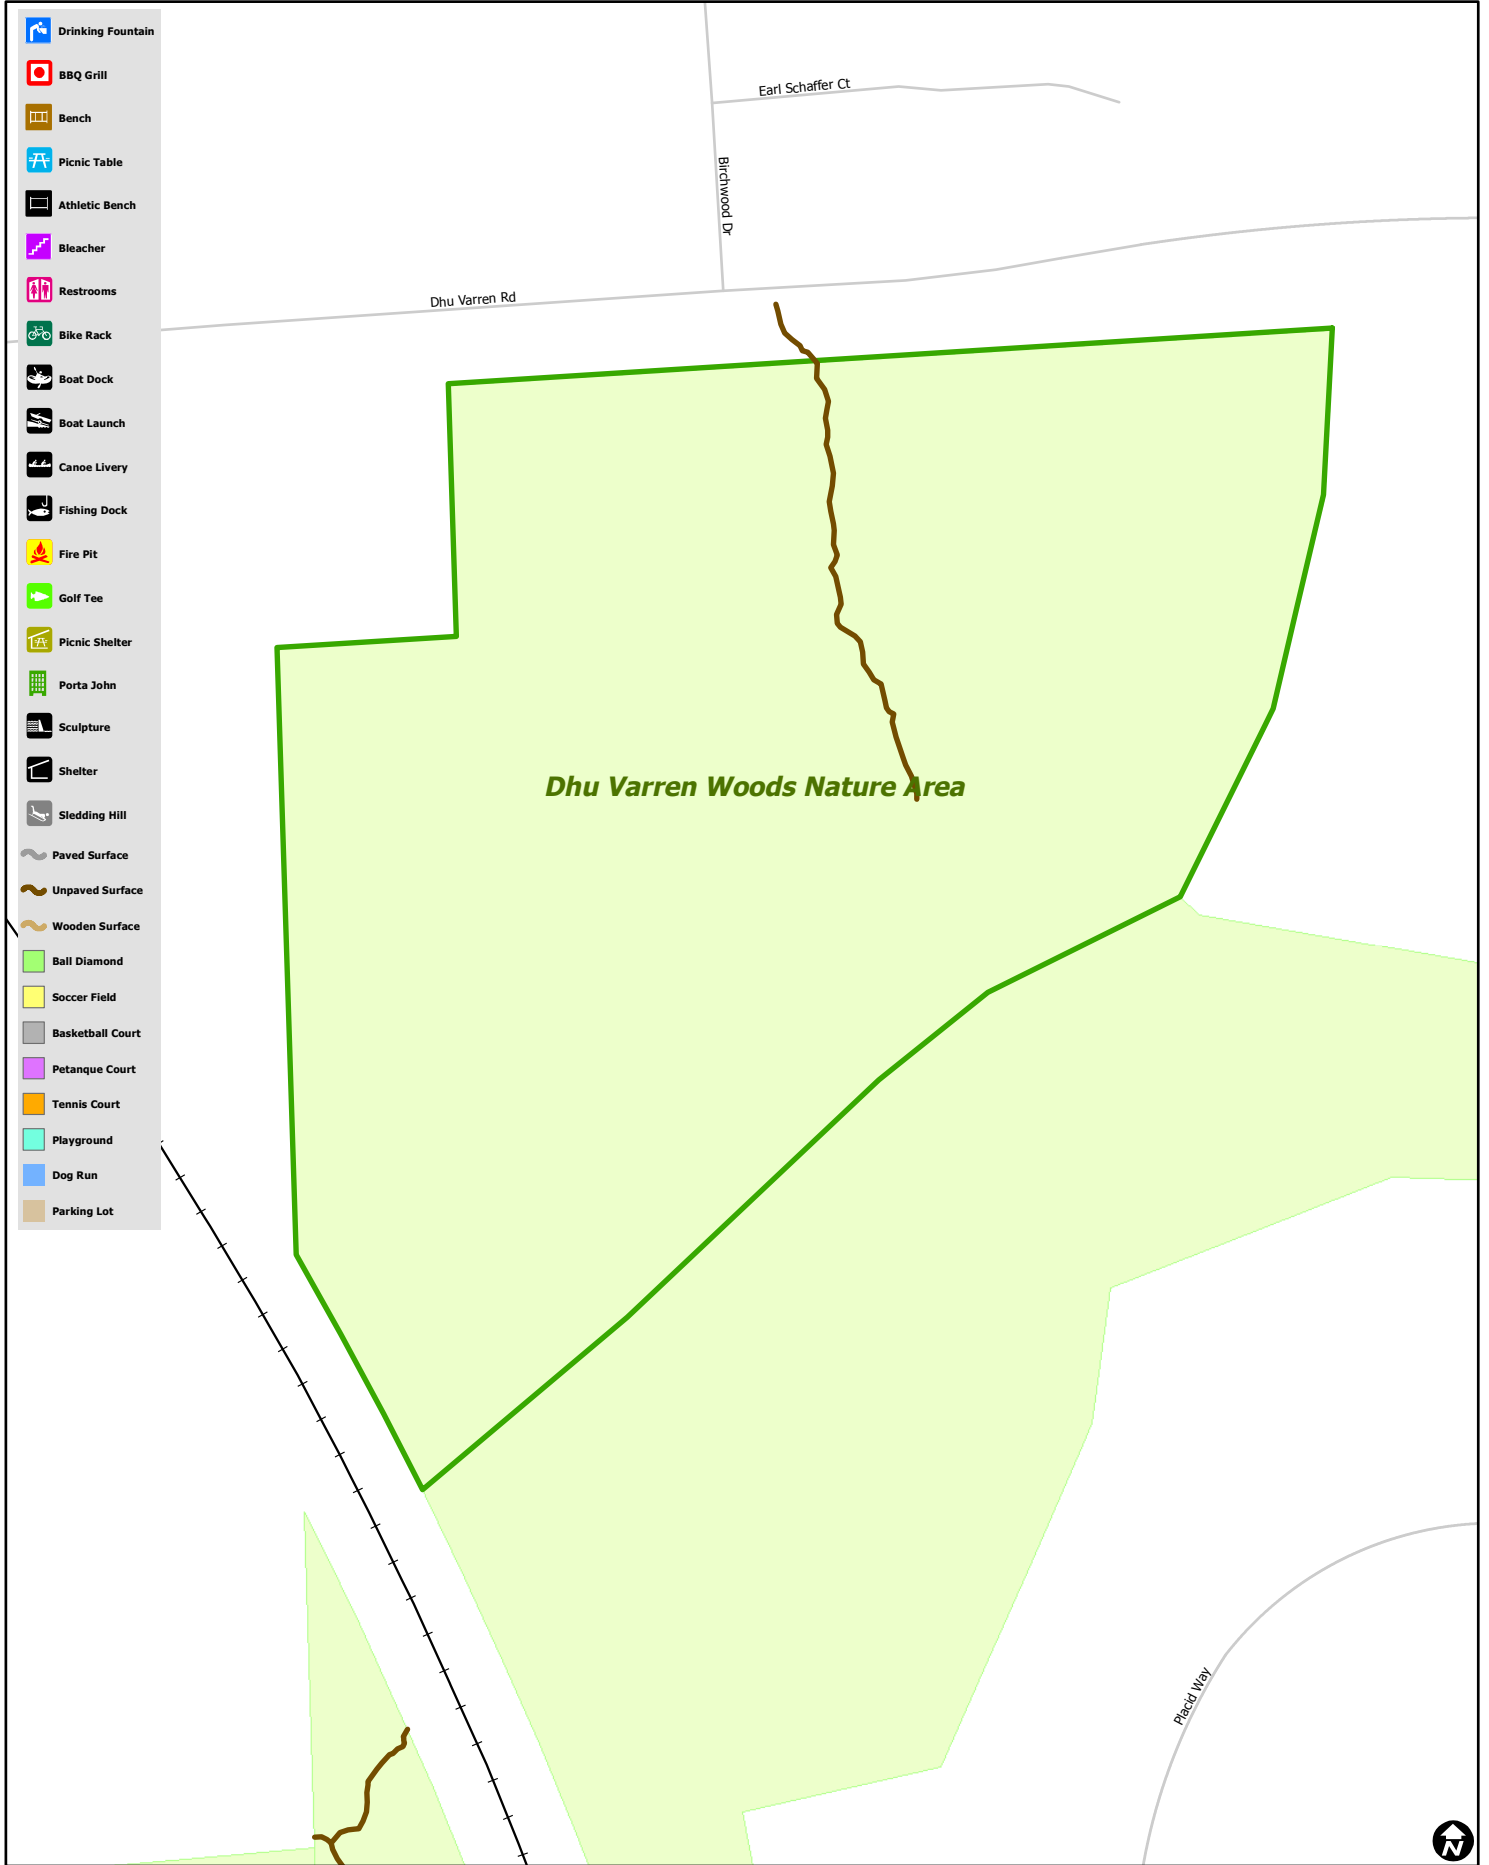

Dhu Varren Woods Nature Area

- Drinking Fountain
- BBQ Grill
- Bench
- Picnic Table
- Athletic Bench
- Bleacher
- Restrooms
- Bike Rack
- Boat Dock
- Boat Launch
- Canoe Livery
- Fishing Dock
- Fire Pit
- Golf Tee
- Picnic Shelter
- Porta John
- Sculpture
- Shelter
- Stedding Hill
- Paved Surface
- Unpaved Surface
- Wooden Surface
- Ball Diamond
- Soccer Field
- Basketball Court
- Petanque Court
- Tennis Court
- Playground
- Dog Run
- Parking Lot