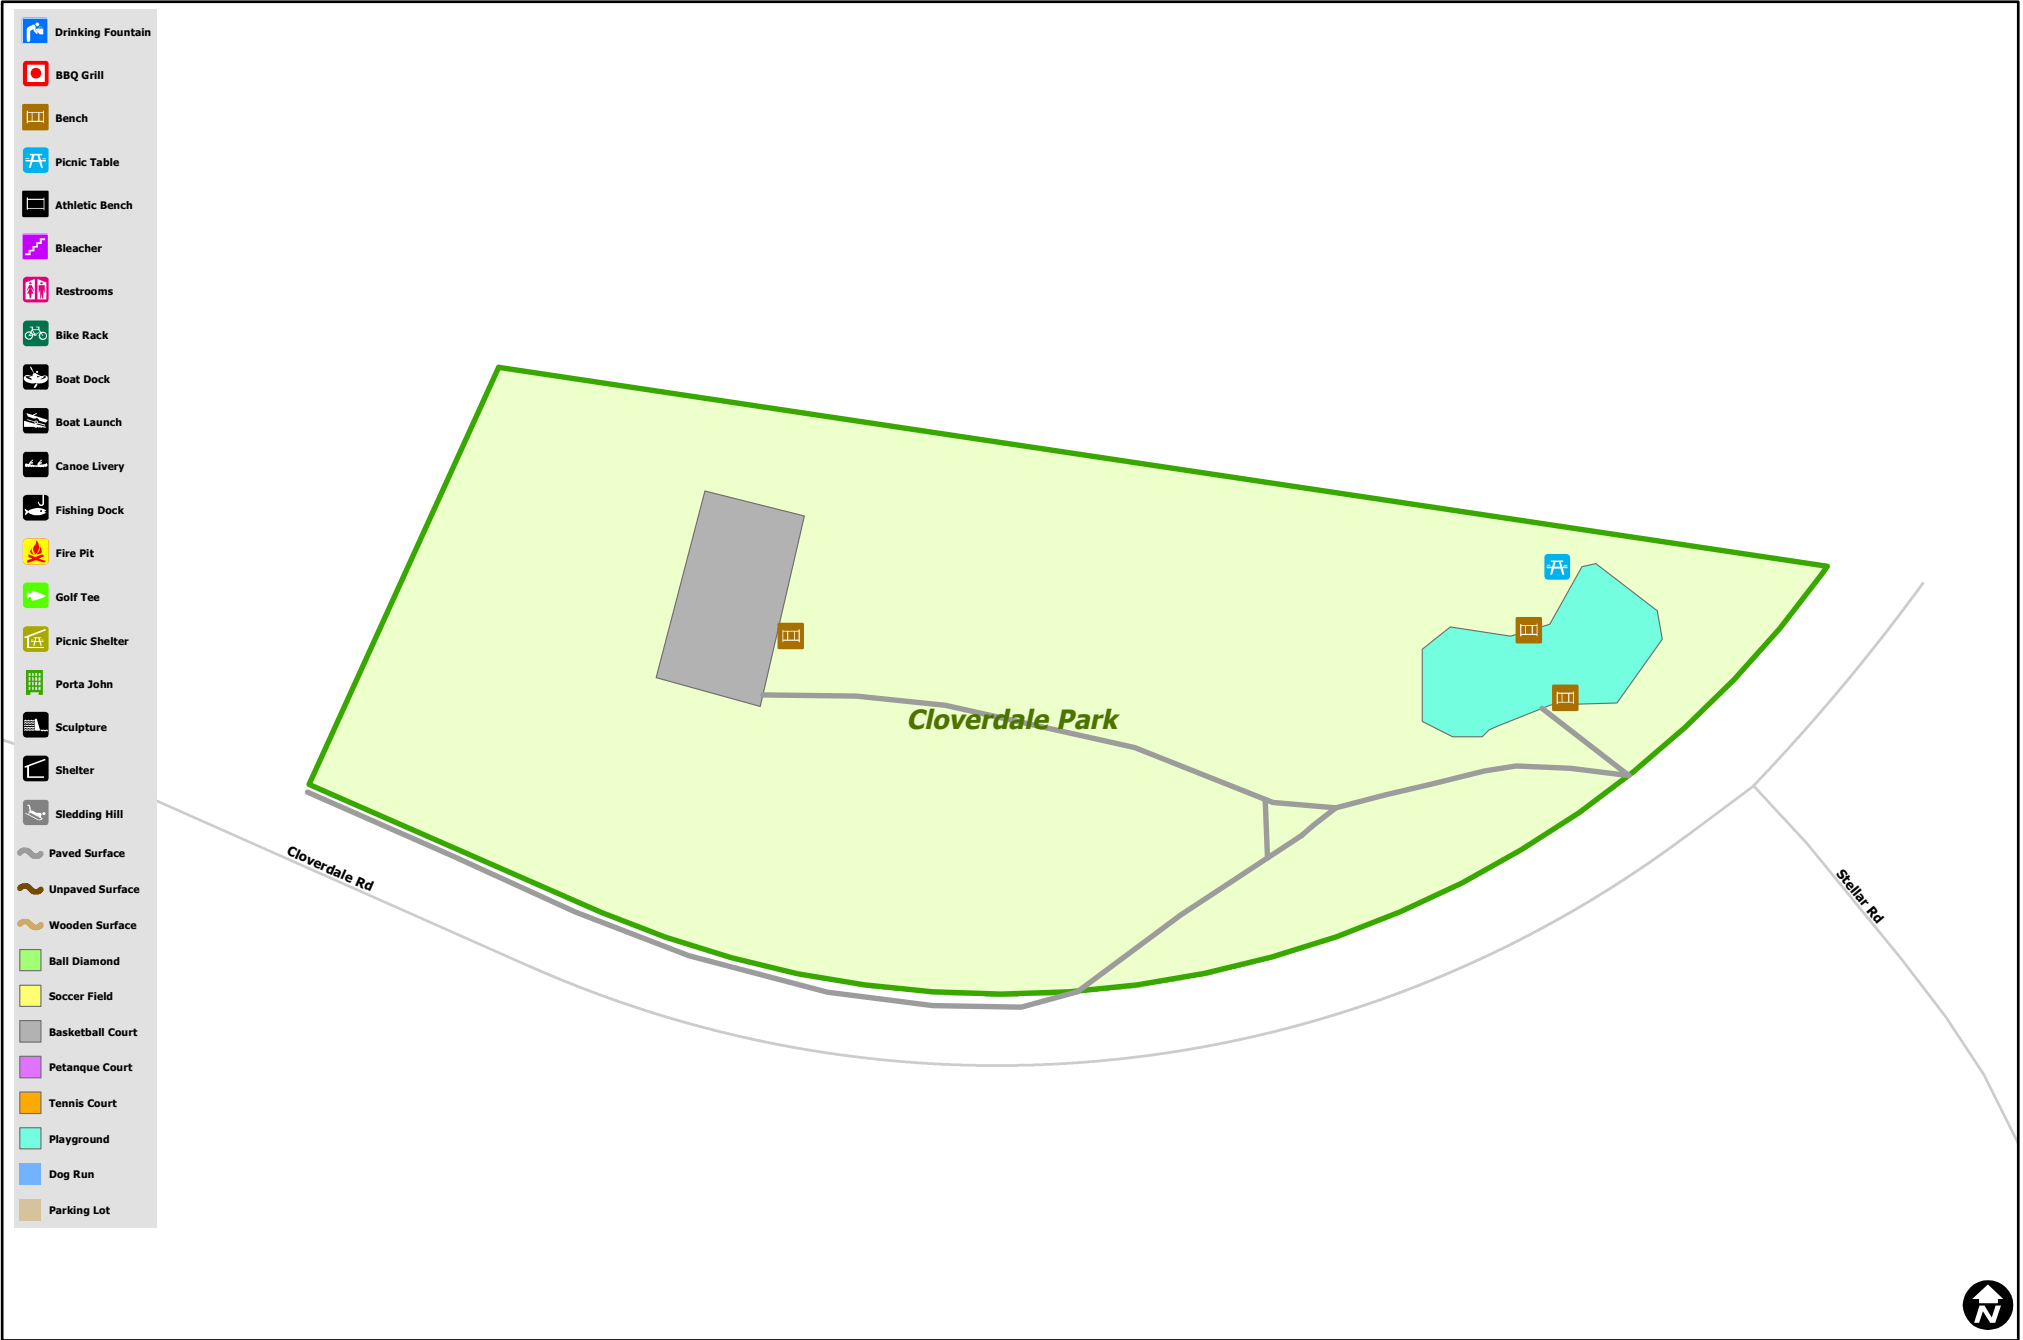

Cloverdale Park

-  Drinking Fountain
-  BBQ Grill
-  Bench
-  Picnic Table
-  Athletic Bench
-  Bleacher
-  Restrooms
-  Bike Rack
-  Boat Dock
-  Boat Launch
-  Canoe Livery
-  Fishing Dock
-  Fire Pit
-  Golf Tee
-  Picnic Shelter
-  Porta John
-  Sculpture
-  Shelter
-  Sledding Hill
-  Paved Surface
-  Unpaved Surface
-  Wooden Surface
-  Ball Diamond
-  Soccer Field
-  Basketball Court
-  Petanque Court
-  Tennis Court
-  Playground
-  Dog Run
-  Parking Lot

Map date 10/6/2017
 Any aerial imagery is circa 2015
 unless otherwise noted
 Terms of use: www.a2gov.org/terms