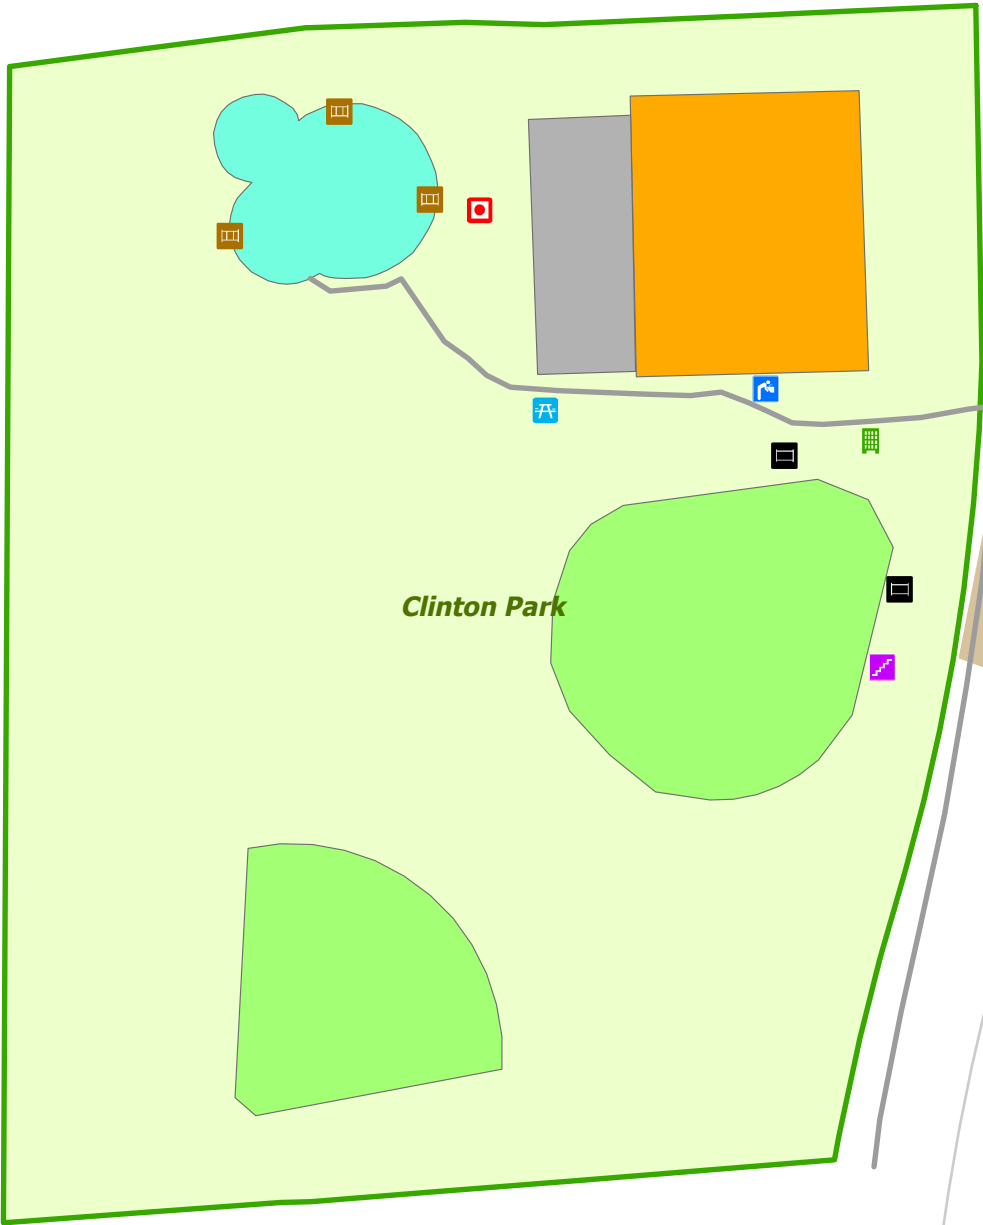

Clinton Park

-  Drinking Fountain
-  BBQ Grill
-  Bench
-  Picnic Table
-  Athletic Bench
-  Bleacher
-  Restrooms
-  Bike Rack
-  Boat Dock
-  Boat Launch
-  Canoe Livery
-  Fishing Dock
-  Fire Pit
-  Golf Tee
-  Picnic Shelter
-  Porta John
-  Sculpture
-  Shelter
-  Sledding Hill
-  Paved Surface
-  Unpaved Surface
-  Wooden Surface
-  Ball Diamond
-  Soccer Field
-  Basketball Court
-  Petanque Court
-  Tennis Court
-  Playground
-  Dog Run
-  Parking Lot

Access

Stone School Rd

Forest Creek Ct

Forest Creek Ct

Map date 10/6/2017
Any aerial imagery is circa 2015 unless otherwise noted
Terms of use: www.a2gov.org/terms