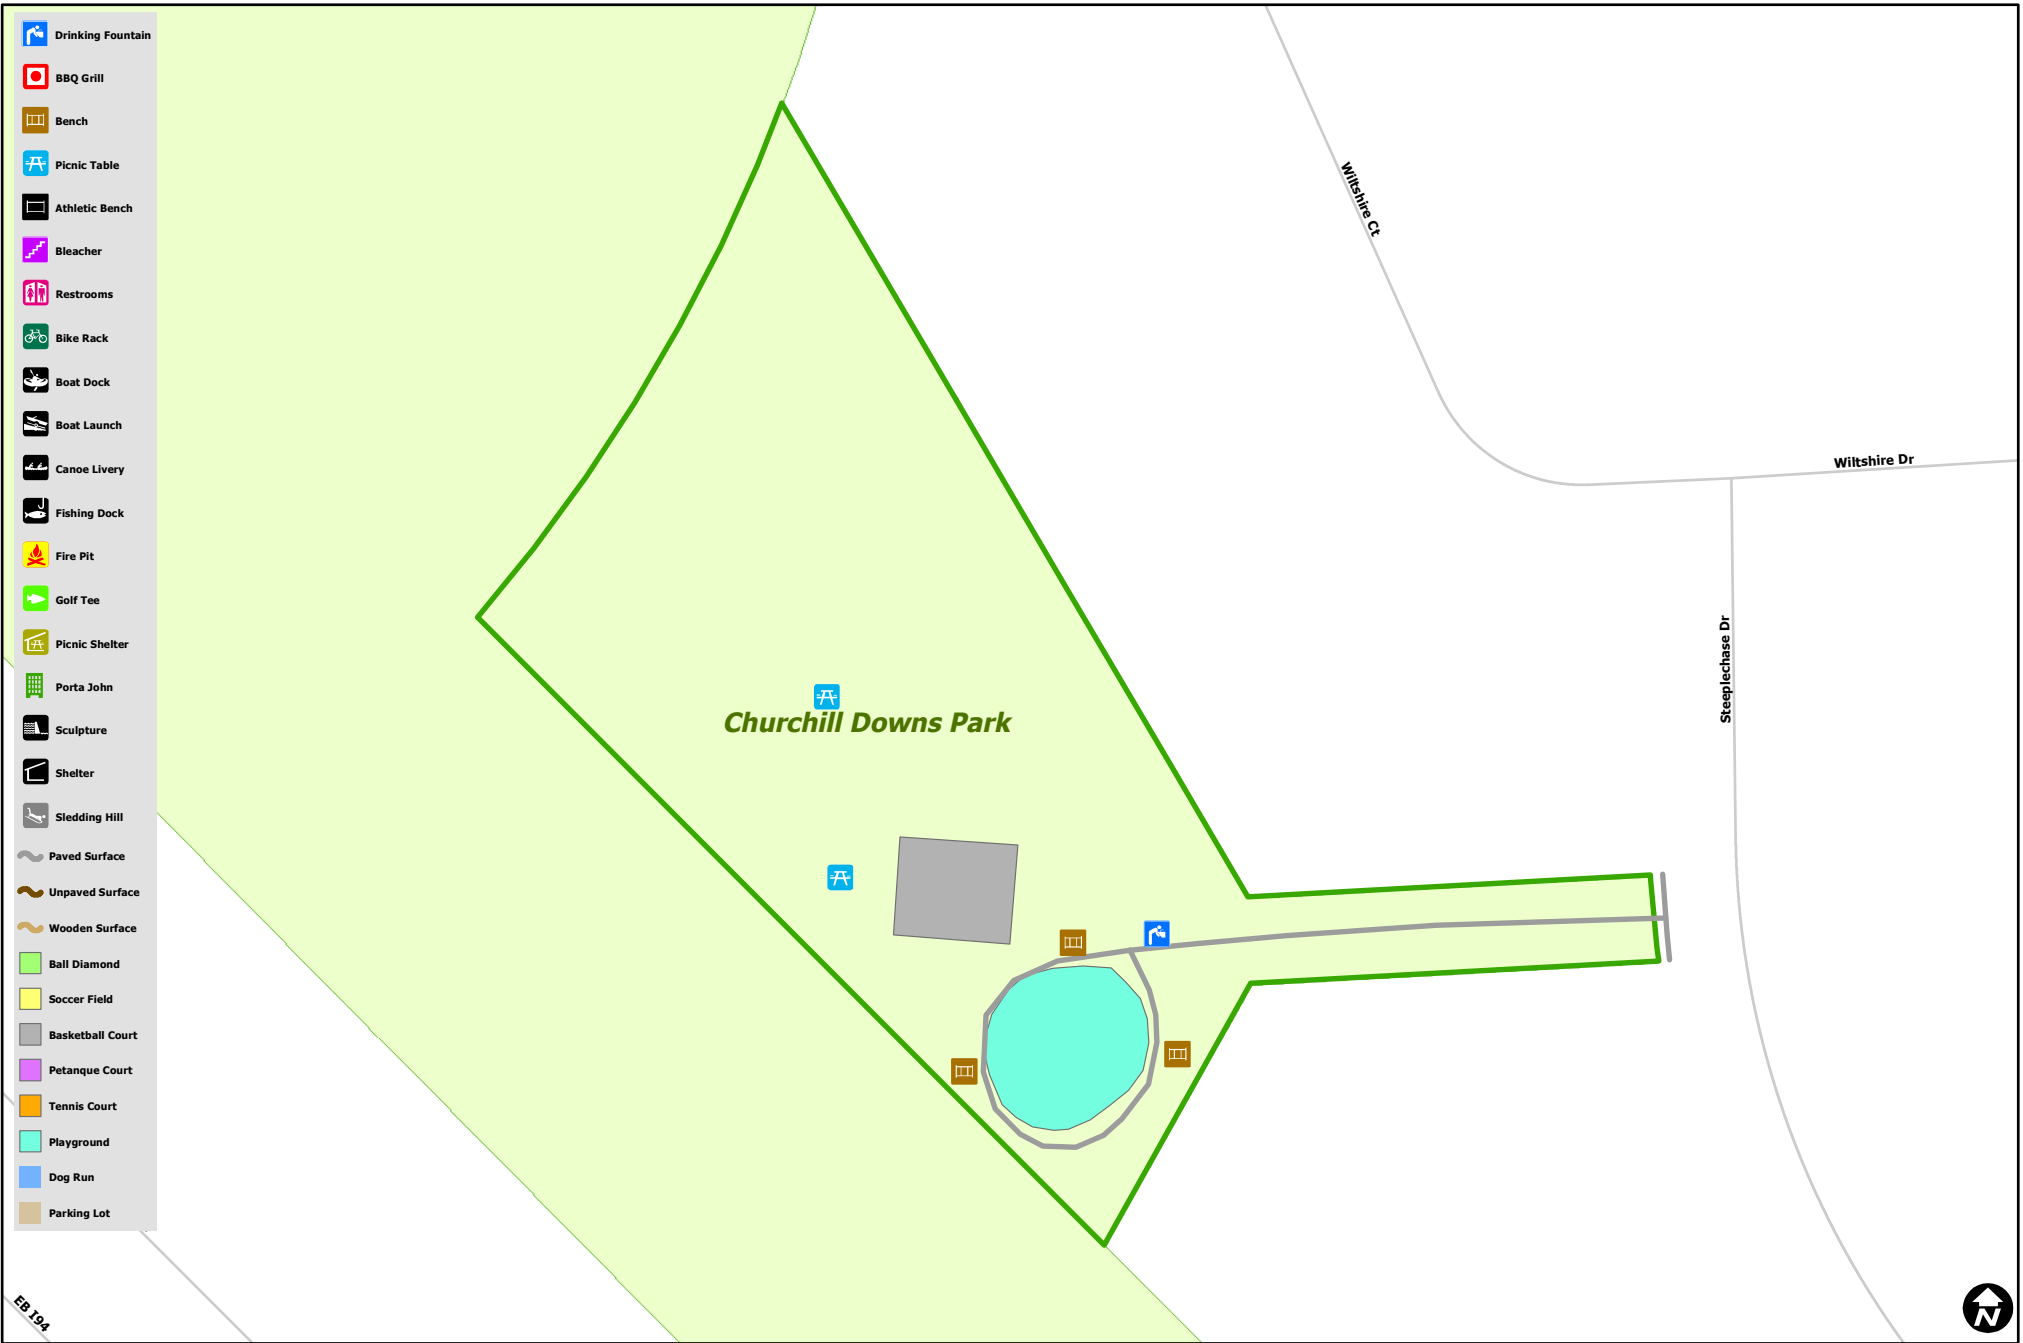

Churchill Downs Park

- Drinking Fountain
- BBQ Grill
- Bench
- Picnic Table
- Athletic Bench
- Bleacher
- Restrooms
- Bike Rack
- Boat Dock
- Boat Launch
- Canoe Livery
- Fishing Dock
- Fire Pit
- Golf Tee
- Picnic Shelter
- Porta John
- Sculpture
- Shelter
- Sledding Hill
- Paved Surface
- Unpaved Surface
- Wooden Surface
- Ball Diamond
- Soccer Field
- Basketball Court
- Petanque Court
- Tennis Court
- Playground
- Dog Run
- Parking Lot

Map date 10/6/2017
Any aerial imagery is circa 2015 unless otherwise noted
Terms of use: www.a2gov.org/terms