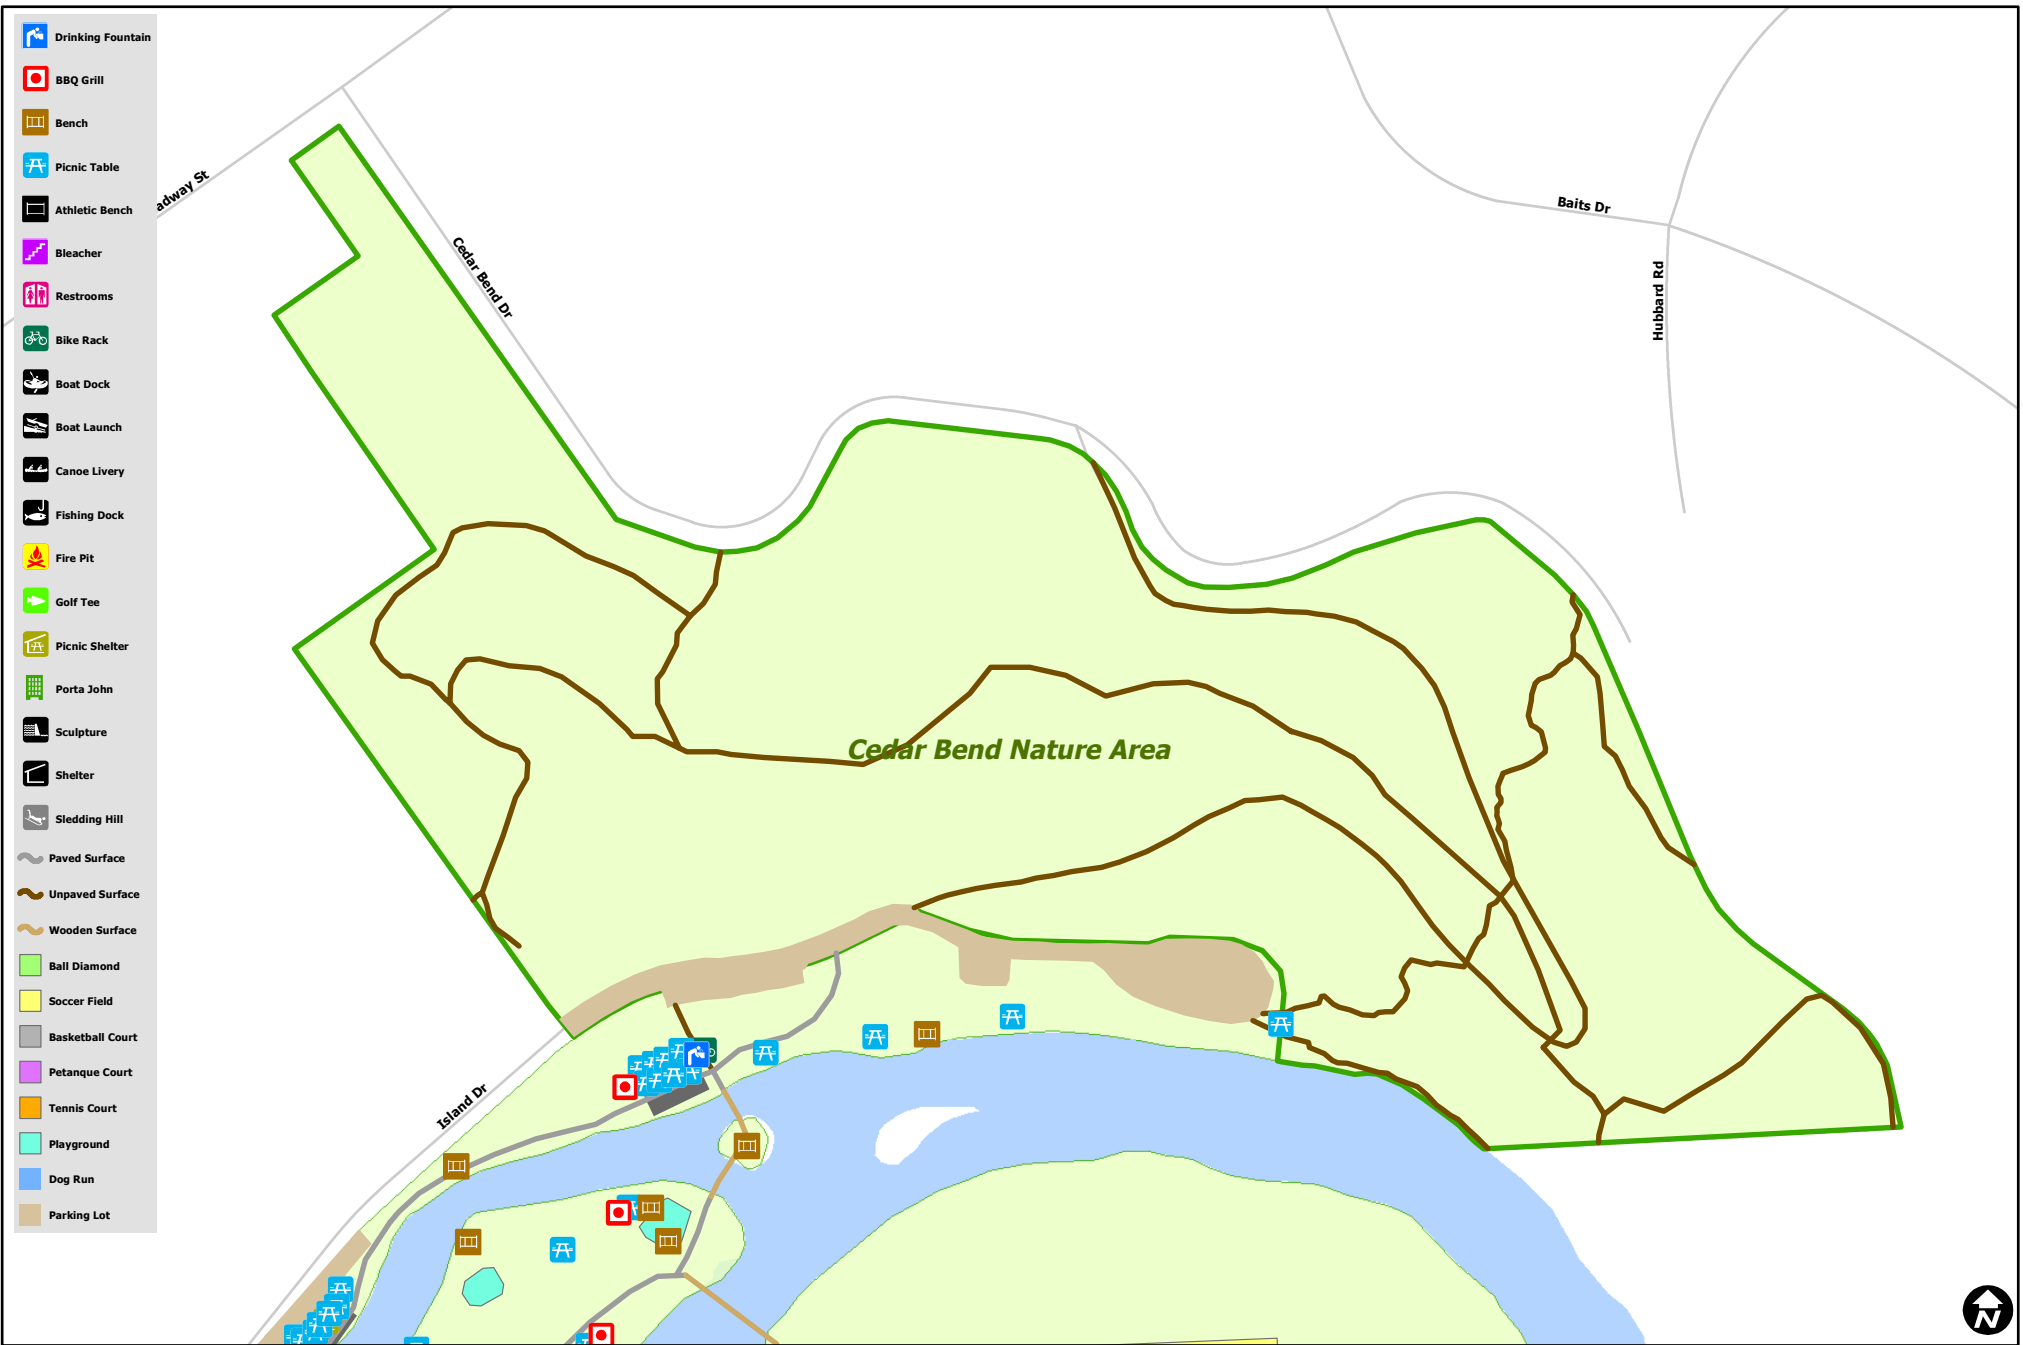

Cedar Bend Nature Area

- Drinking Fountain
- BBQ Grill
- Bench
- Picnic Table
- Athletic Bench
- Bleacher
- Restrooms
- Bike Rack
- Boat Dock
- Boat Launch
- Canoe Livery
- Fishing Dock
- Fire Pit
- Golf Tee
- Picnic Shelter
- Porta John
- Sculpture
- Shelter
- Sledding Hill
- Paved Surface
- Unpaved Surface
- Wooden Surface
- Ball Diamond
- Soccer Field
- Basketball Court
- Petanque Court
- Tennis Court
- Playground
- Dog Run
- Parking Lot

Map date 10/6/2017
 Any aerial imagery is circa 2015 unless otherwise noted
 Terms of use: www.a2gov.org/terms