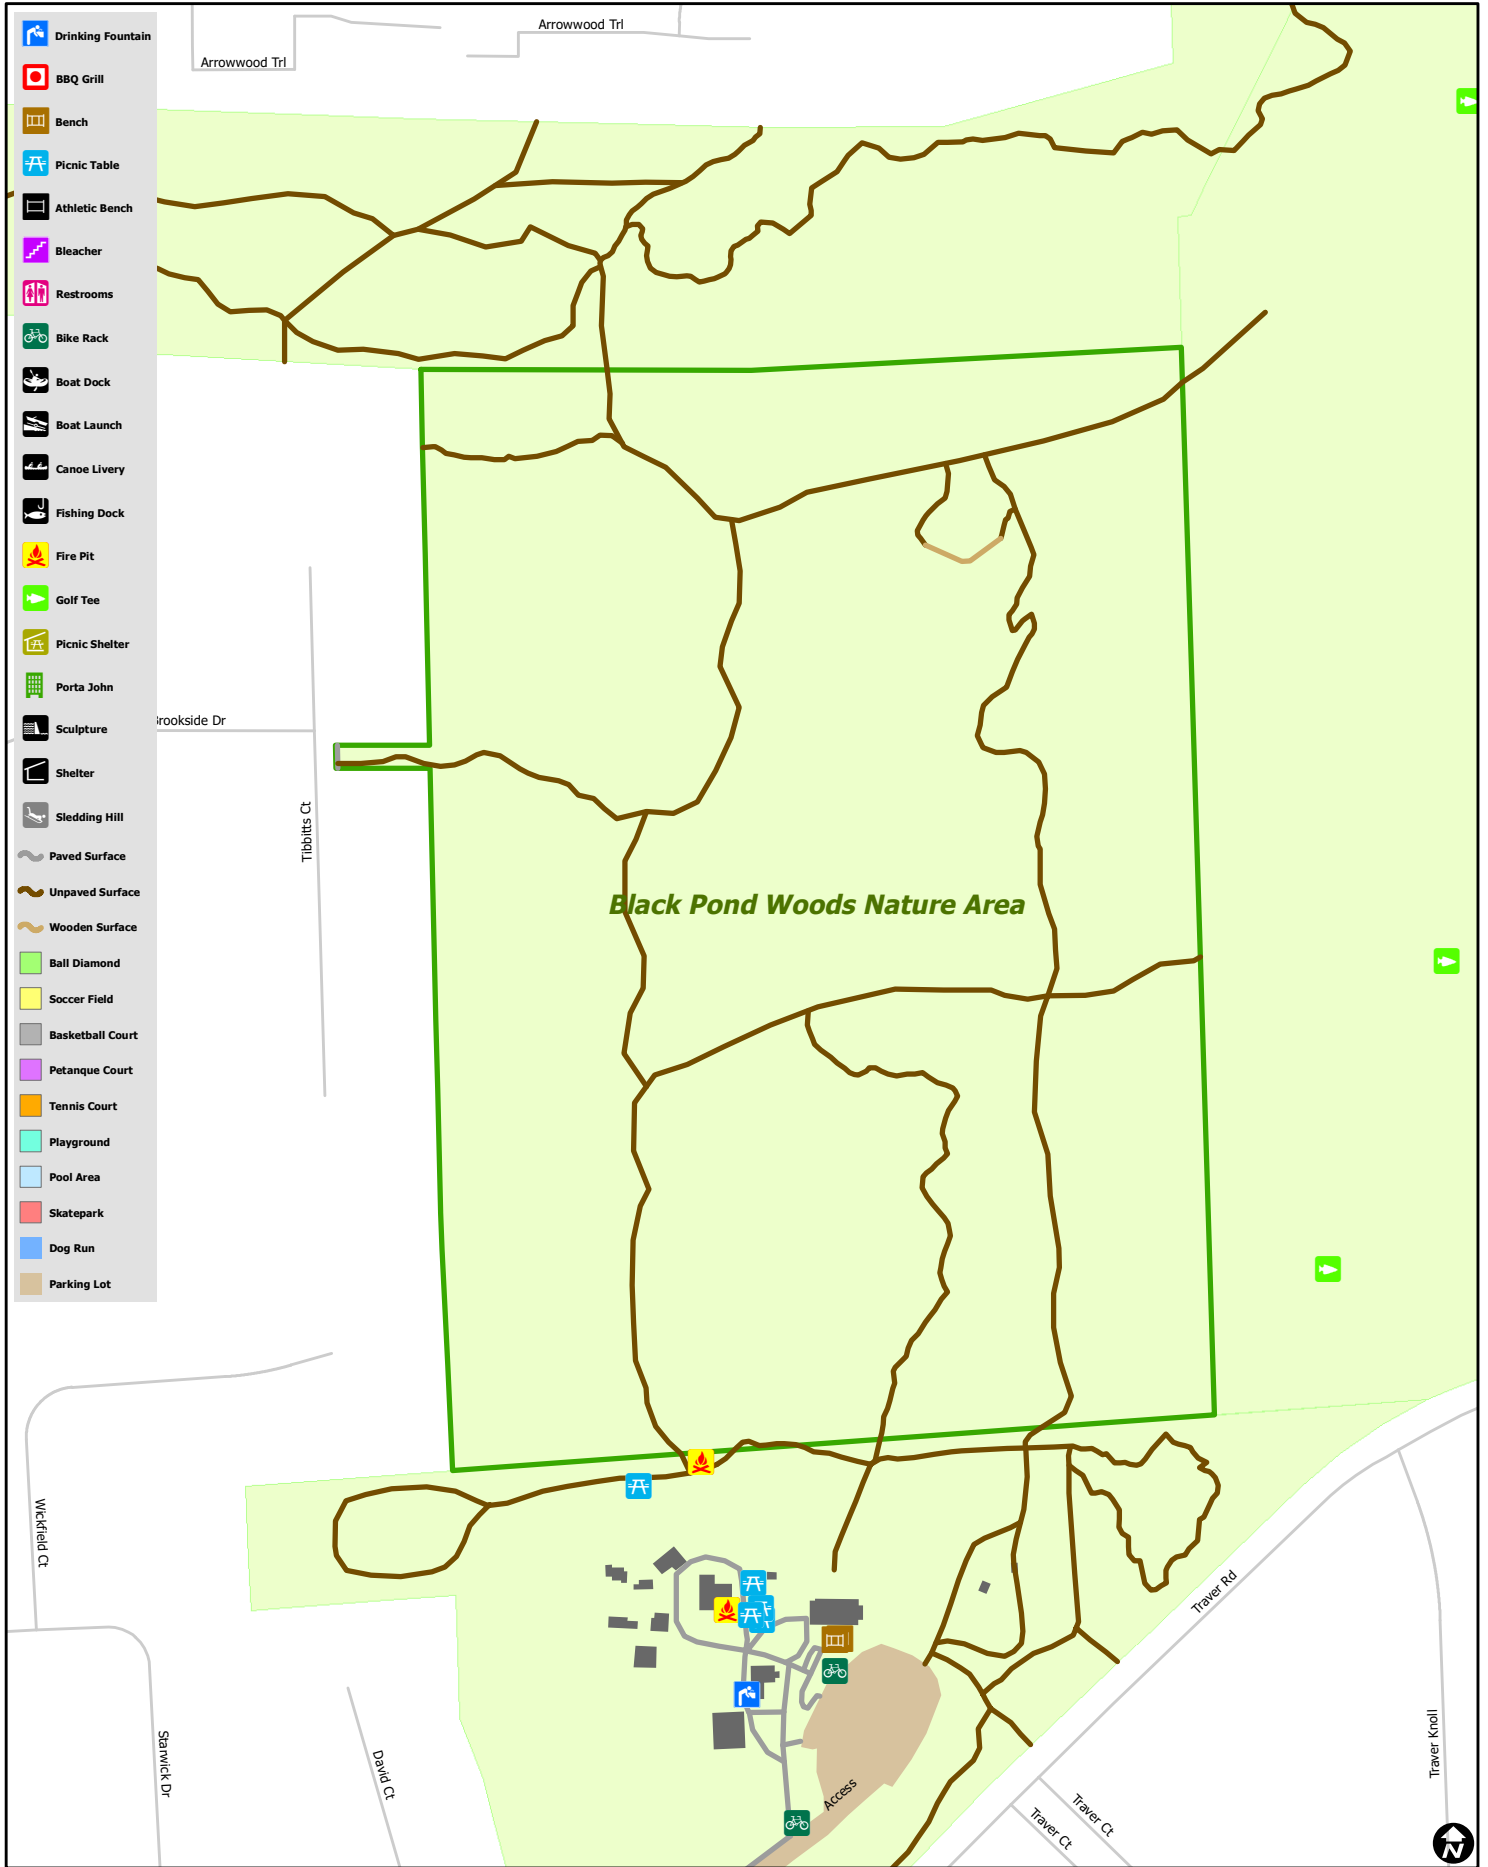

# Black Pond Woods Nature Area

- Drinking Fountain
- BBQ Grill
- Bench
- Picnic Table
- Athletic Bench
- Bleacher
- Restrooms
- Bike Rack
- Boat Dock
- Boat Launch
- Canoe Livery
- Fishing Dock
- Fire Pit
- Golf Tee
- Picnic Shelter
- Porta John
- Sculpture
- Shelter
- Sledding Hill
- Paved Surface
- Unpaved Surface
- Wooden Surface
- Ball Diamond
- Soccer Field
- Basketball Court
- Pétanque Court
- Tennis Court
- Playground
- Pool Area
- Skatepark
- Dog Run
- Parking Lot