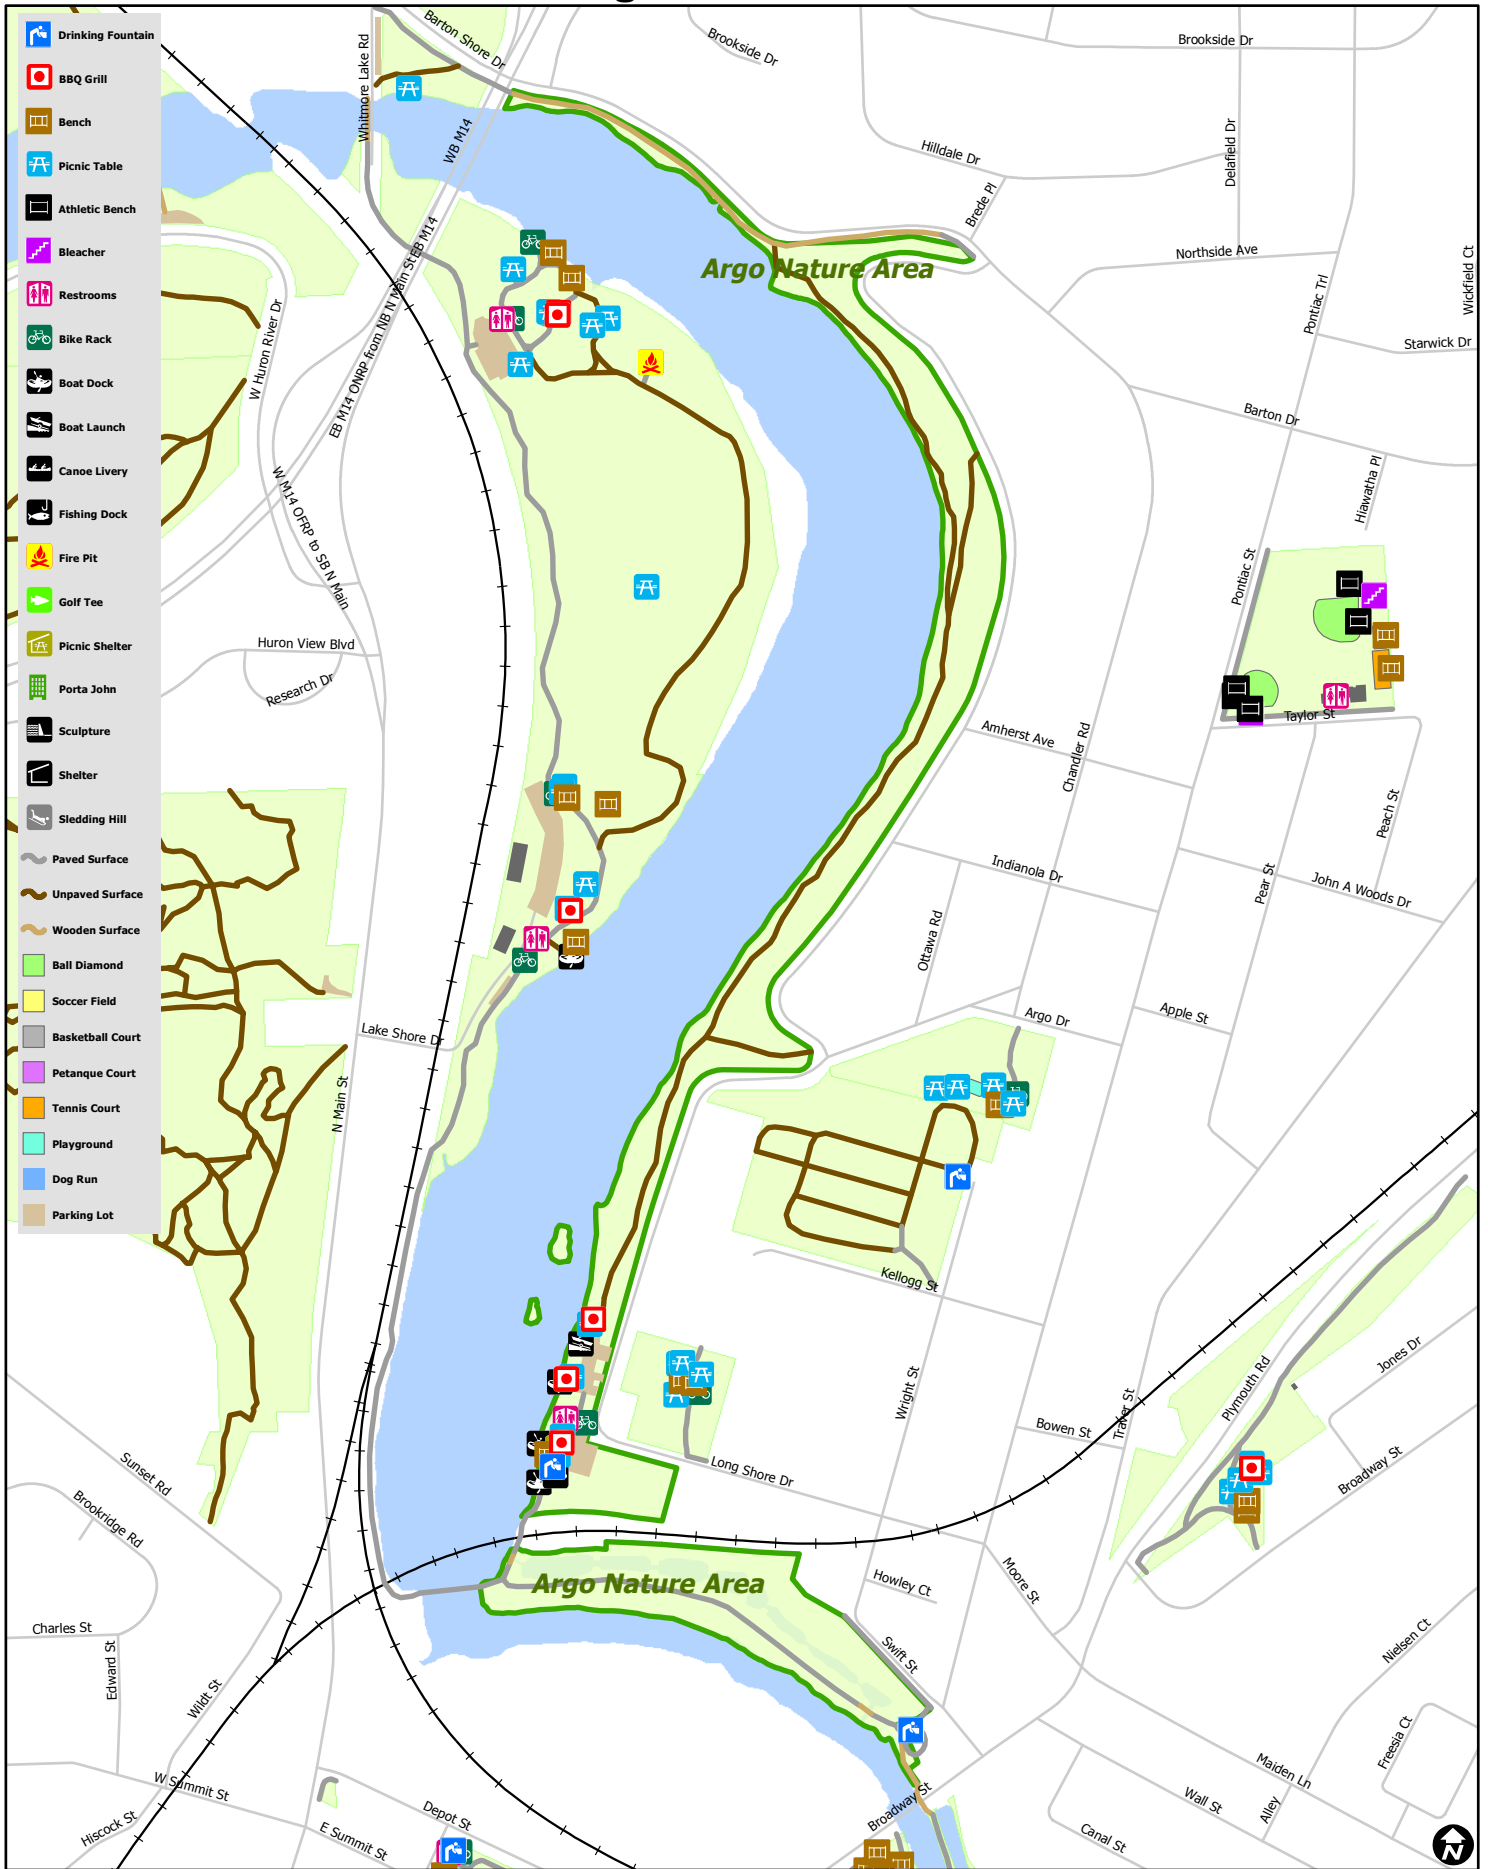

# Argo Nature Area

0 250 500 1,000  
Feet

Map date 10/6/2017  
Any aerial imagery is circa 2015 unless otherwise noted  
Terms of use: [www.a2gov.org/terms](http://www.a2gov.org/terms)