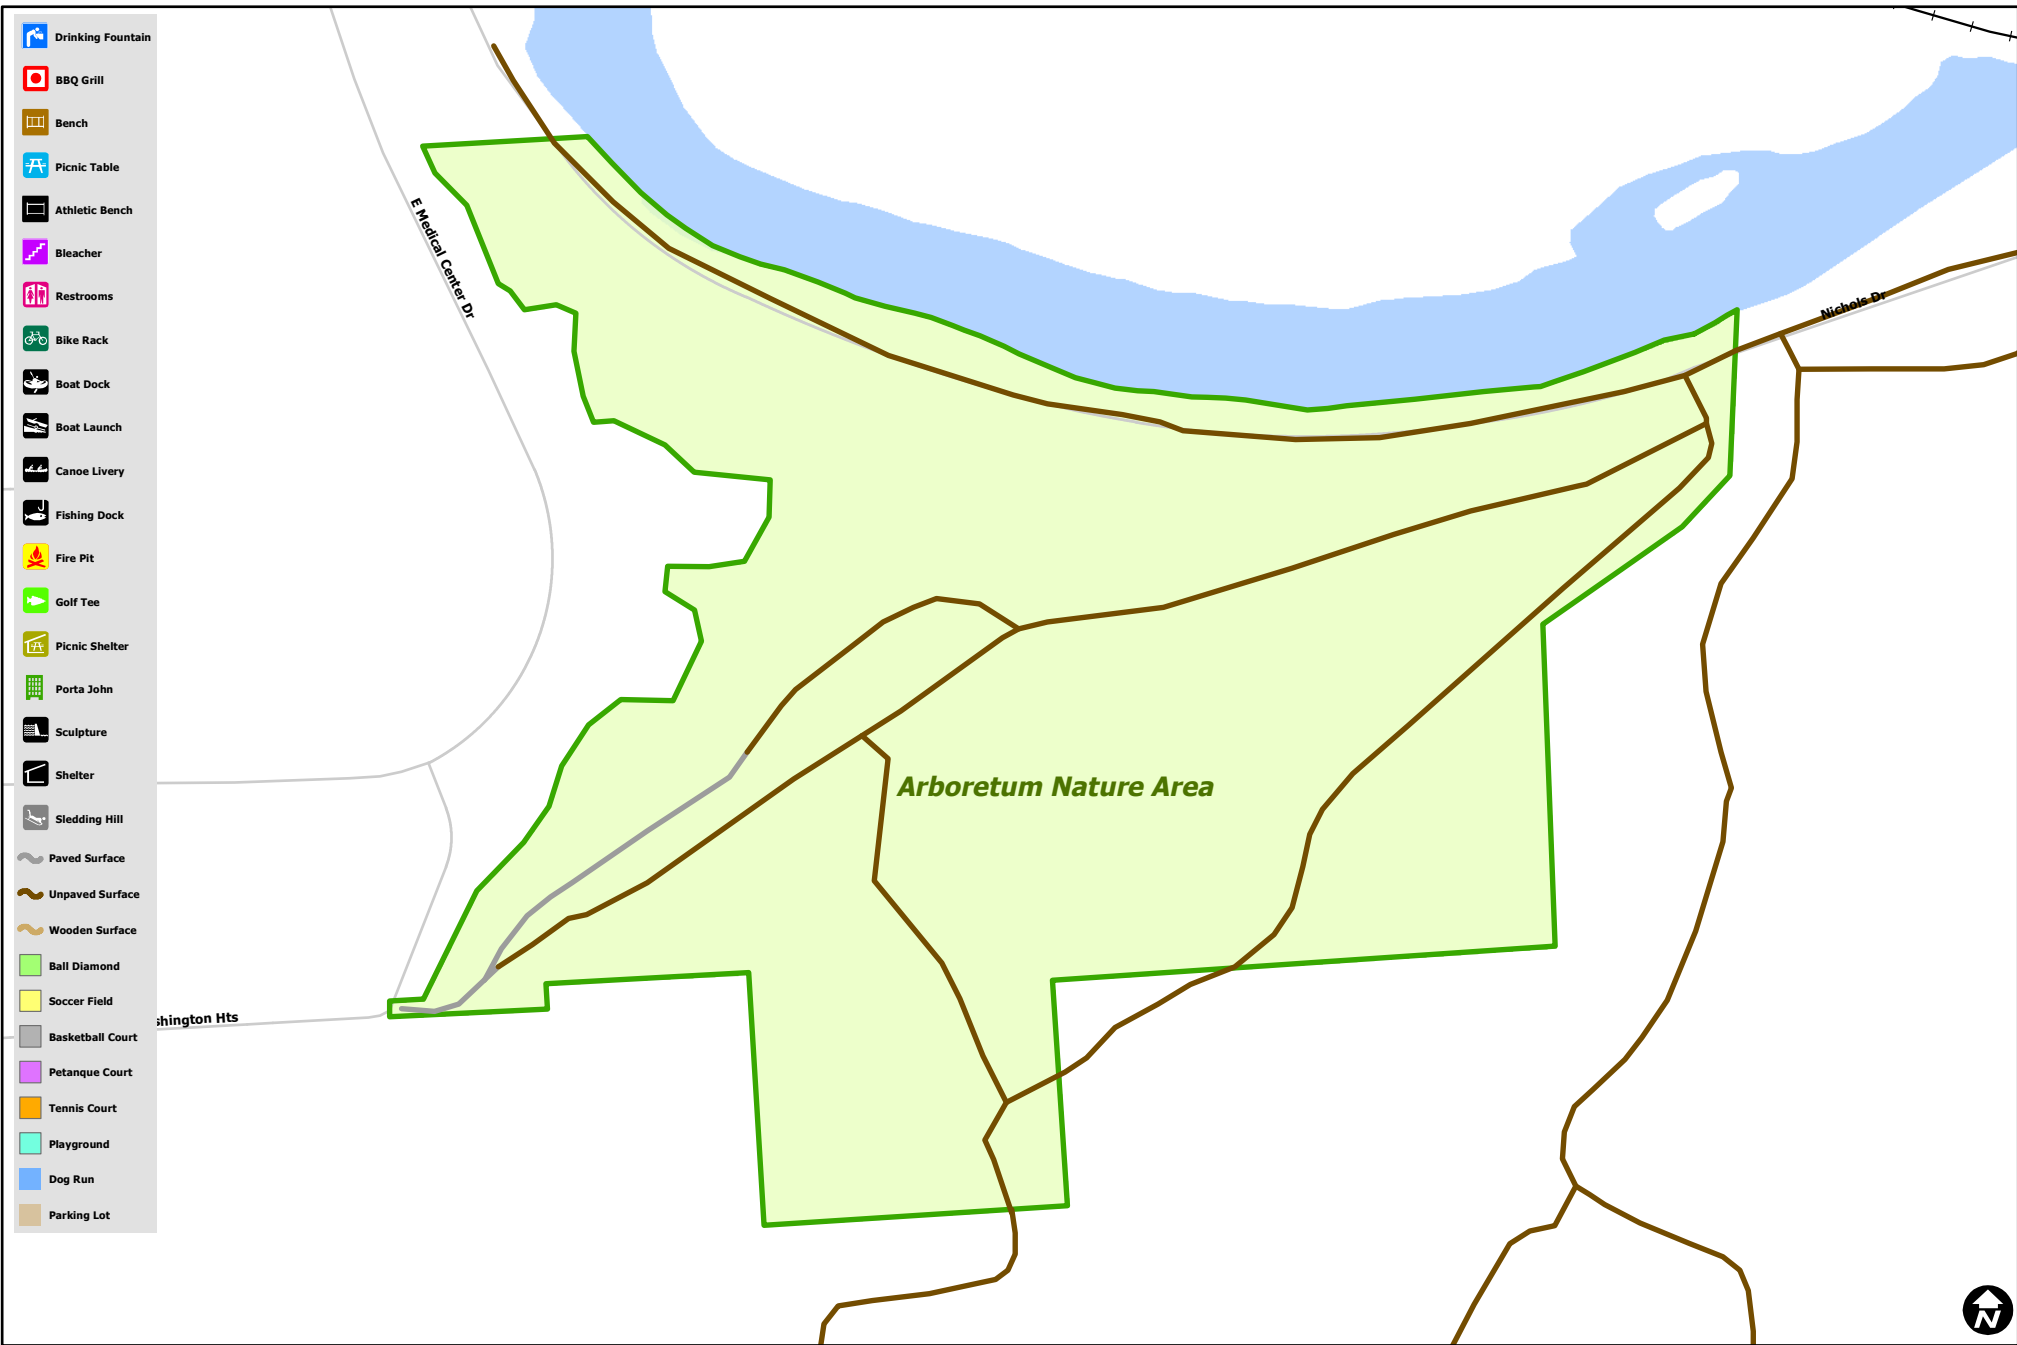

Arboretum Nature Area

- Drinking Fountain
- BBQ Grill
- Bench
- Picnic Table
- Athletic Bench
- Bleacher
- Restrooms
- Bike Rack
- Boat Dock
- Boat Launch
- Canoe Livery
- Fishing Dock
- Fire Pit
- Golf Tee
- Picnic Shelter
- Porta John
- Sculpture
- Shelter
- Sledding Hill
- Paved Surface
- Unpaved Surface
- Wooden Surface
- Ball Diamond
- Soccer Field
- Basketball Court
- Petanque Court
- Tennis Court
- Playground
- Dog Run
- Parking Lot

Map date 10/6/2017
 Any aerial imagery is circa 2015 unless otherwise noted
 Terms of use: www.a2gov.org/terms