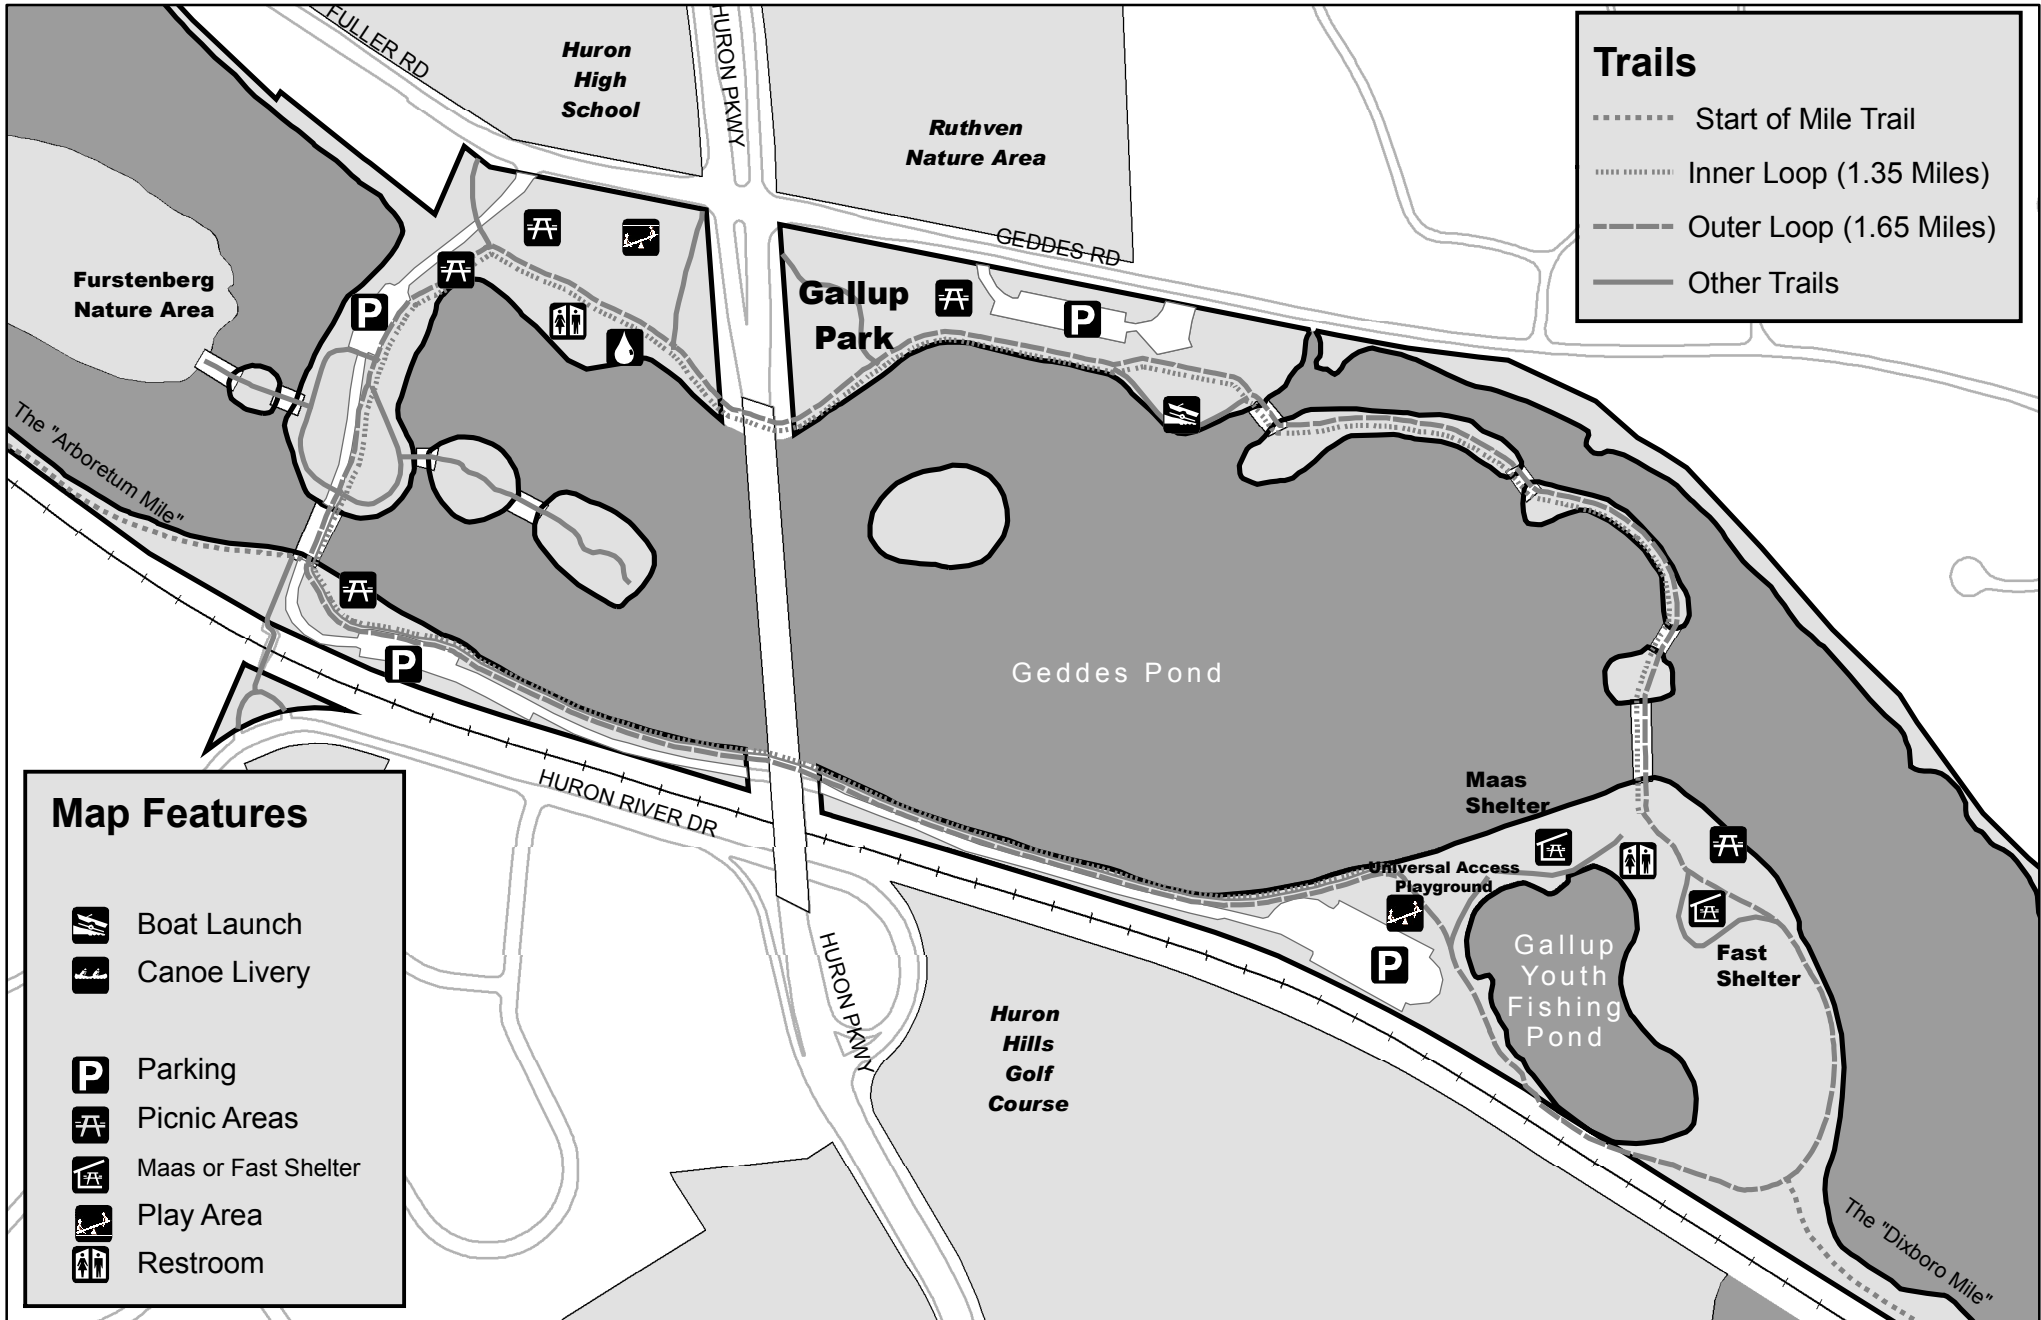

# Gallup Park

3000 Fuller Rd, Ann Arbor, MI 48105  
 (Shelter rentals and events should park near Boat Launch or Youth Fishing Pond.)

Prepared By:  
 City of Ann Arbor  
 Community Services GIS  
 February 2, 2005

This map complies with National Map Accuracy Standards for mapping at 1 Inch = 100 Feet. The City of Ann Arbor and its mapping contractors assume no legal representation for the content and/or inappropriate use of information represented on this map.