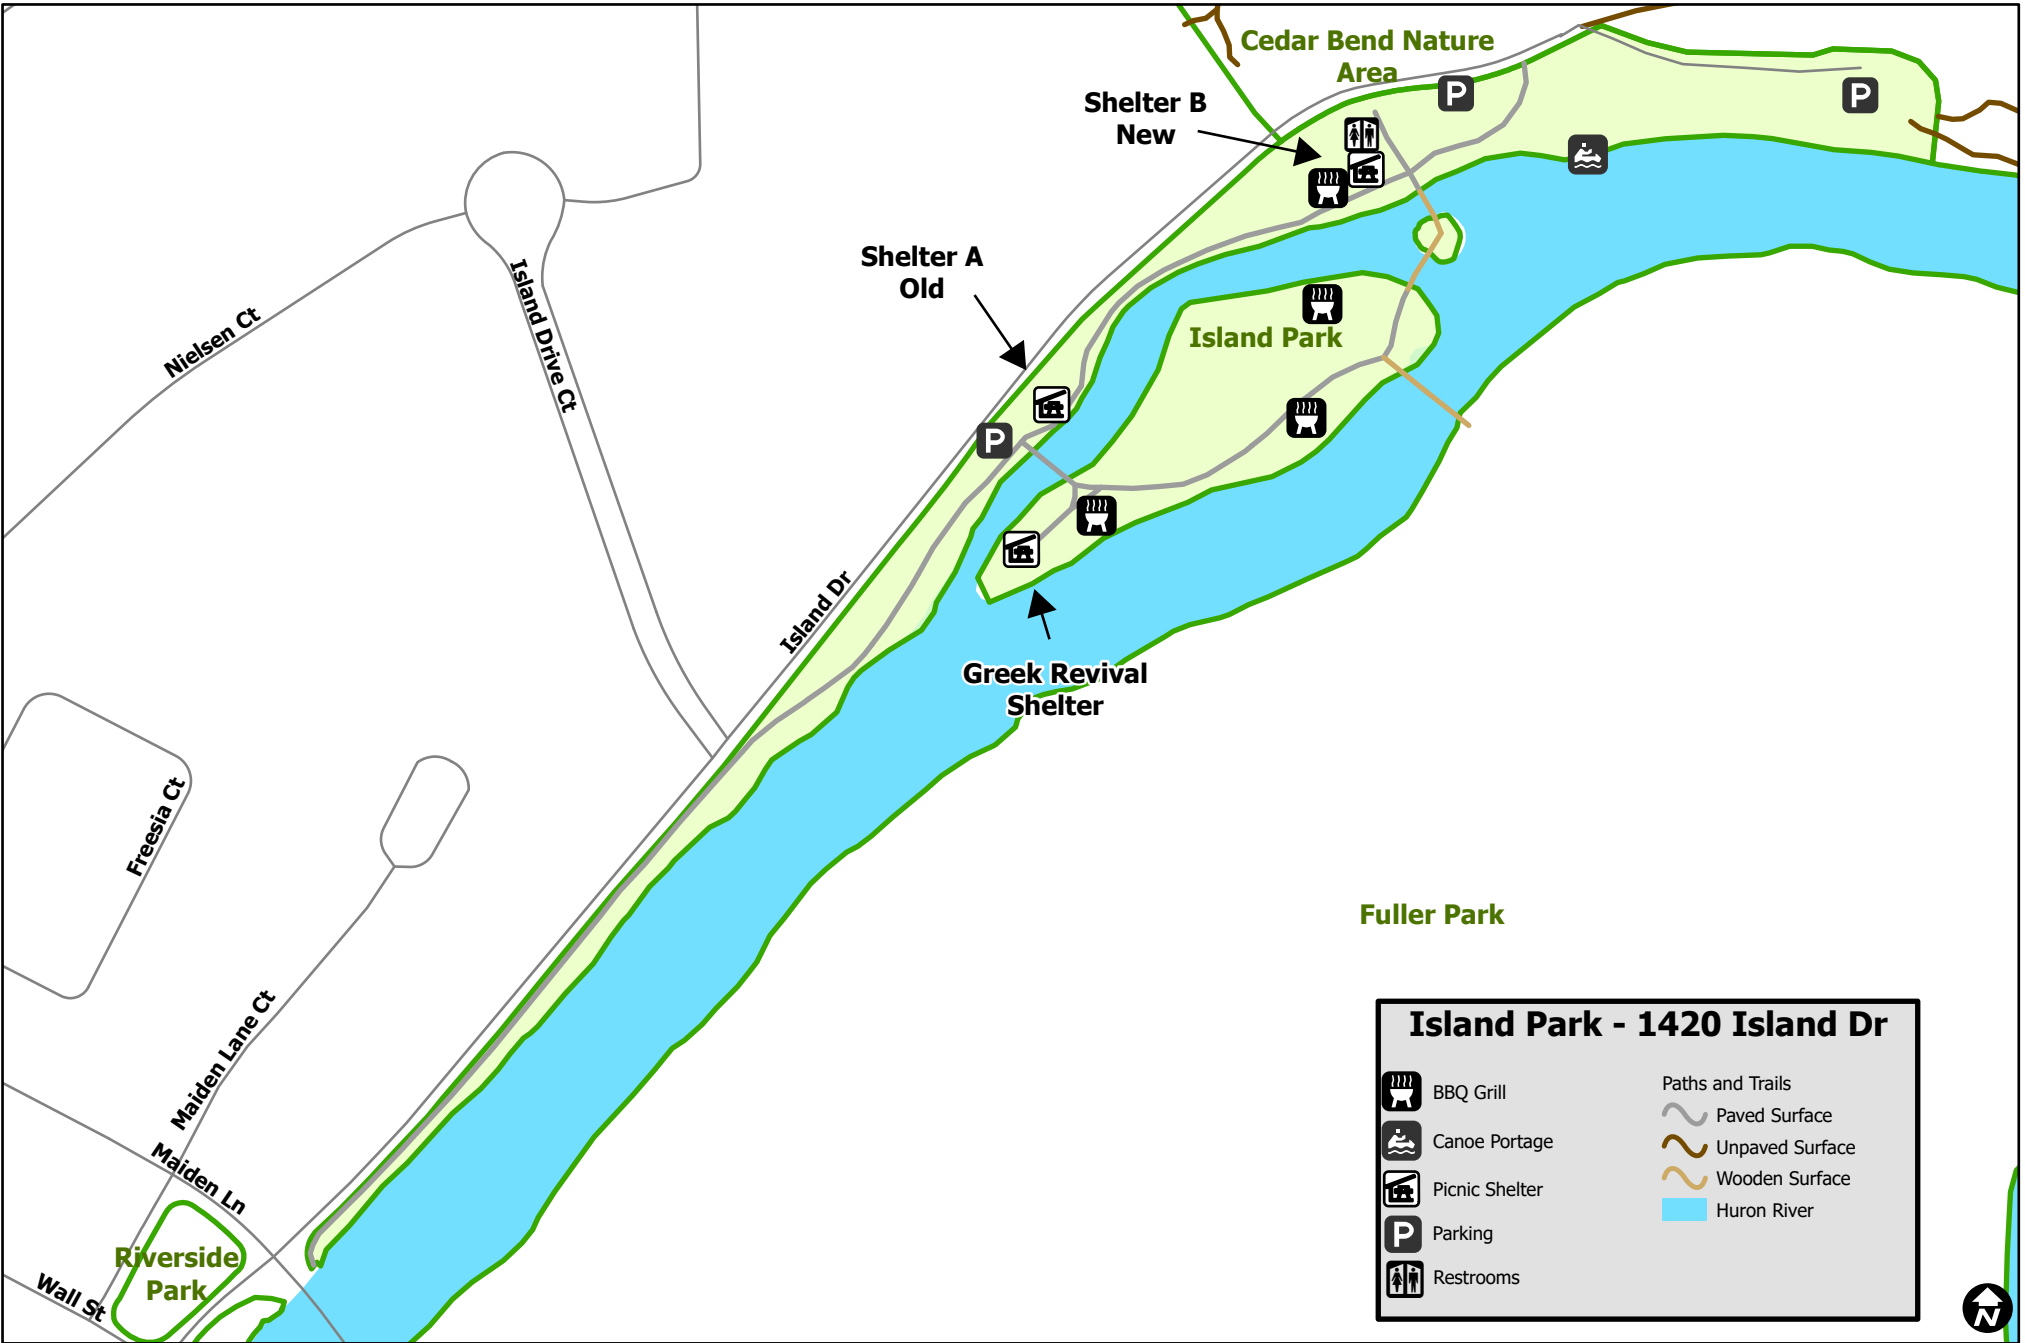

Island Park

Fuller Park

Island Park - 1420 Island Dr

	BBQ Grill		Paths and Trails
	Canoe Portage		Unpaved Surface
	Picnic Shelter		Wooden Surface
	Parking		Huron River
	Restrooms		

Map date 7/19/2022

Any aerial imagery is circa 2020 unless otherwise noted