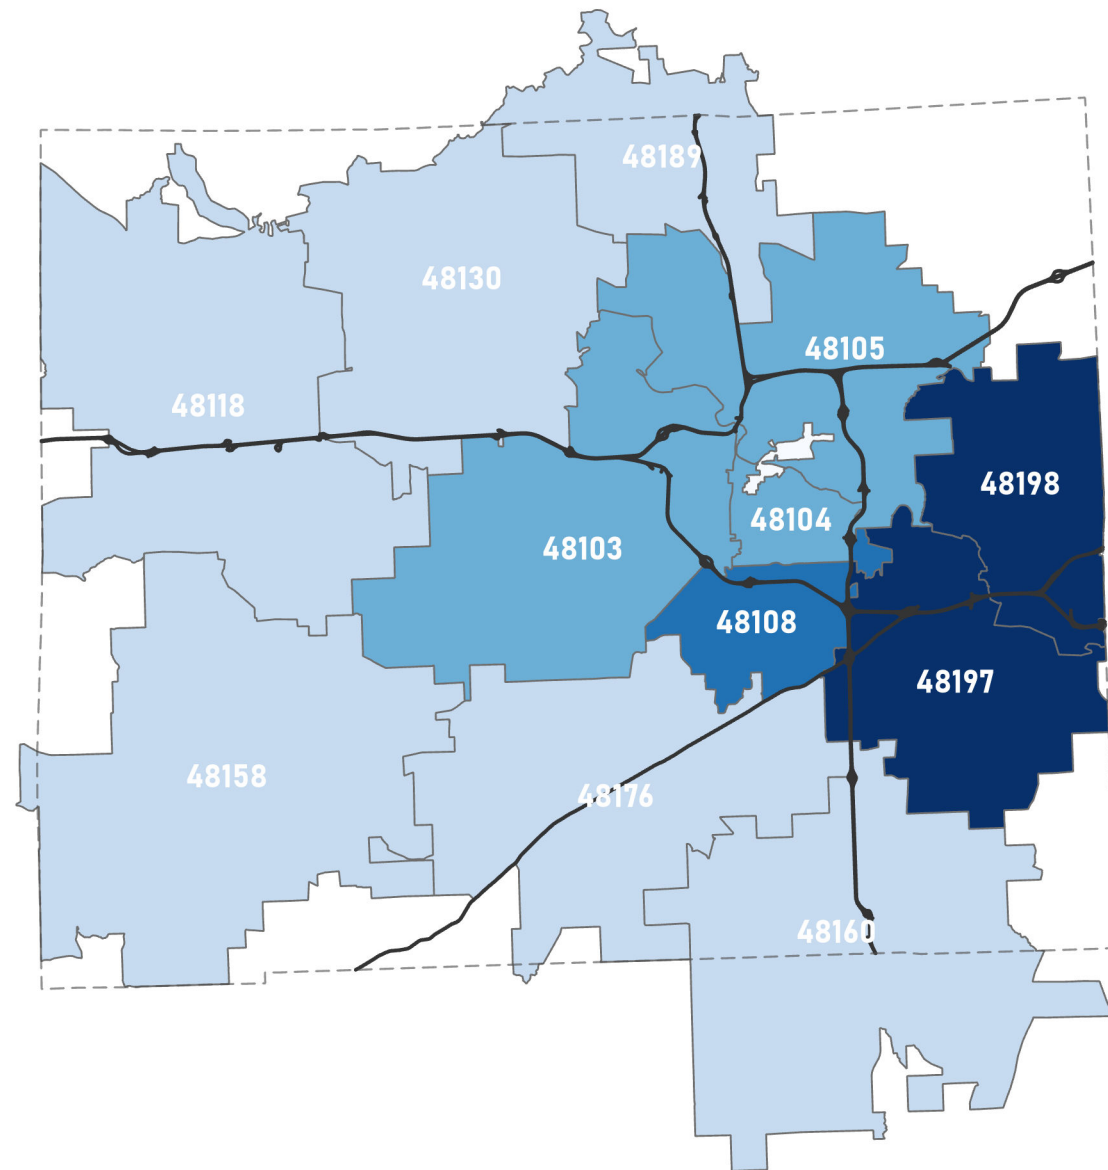

AAHC Housing Choice Voucher (Section 8) Participants by Zip Code in Washtenaw County Tenant Based Vouchers (TBV), 2022

Total Number of TBVs Leased Up in
Washtenaw County - 1,319*

*23 vouchers leased up outside Washtenaw County

This map only displays the distribution of tenant based vouchers administered by the Ann Arbor Housing Commission (AAHC).

Note: This map is a point in time of areas where voucher program participants are located as of June 2022. Data points may represent multiple vouchers leased up at the same location (i.e. an apartment complex) rather than individual units.

Data Sources: Ann Arbor Housing Commission, City of Ann Arbor

Map Prepared: September 2022

Copyright 2022 City of Ann Arbor, Michigan

No part of this product shall be reproduced or transmitted in any form or by any means, electronic or mechanical, for any purposes, without prior written permission from the City of Ann Arbor.

Zip Codes With Highest Participation

Zip Code	% of Vouchers
48105	2.65%
48104	4.62%
48103	7.35%
48108	13.04%
48198	30.25%
48197	39.50%