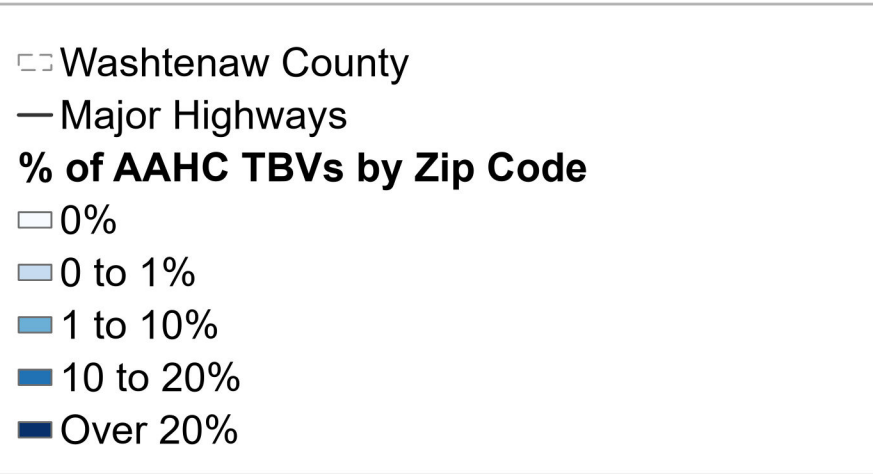

AAHC Housing Choice Voucher (Section 8) Participants by Zip Code in Washtenaw County Tenant Based Vouchers (TBV), 2022

Total Number of TBVs Leased Up in
Washtenaw County - 1,319*

*23 vouchers leased up outside Washtenaw County

This map only displays the distribution of tenant based vouchers administered by the Ann Arbor Housing Commission (AAHC).

Note: This map is a point in time of areas where voucher program participants are located as of June 2022. Data points may represent multiple vouchers leased up at the same location (i.e. an apartment complex) rather than individual units.