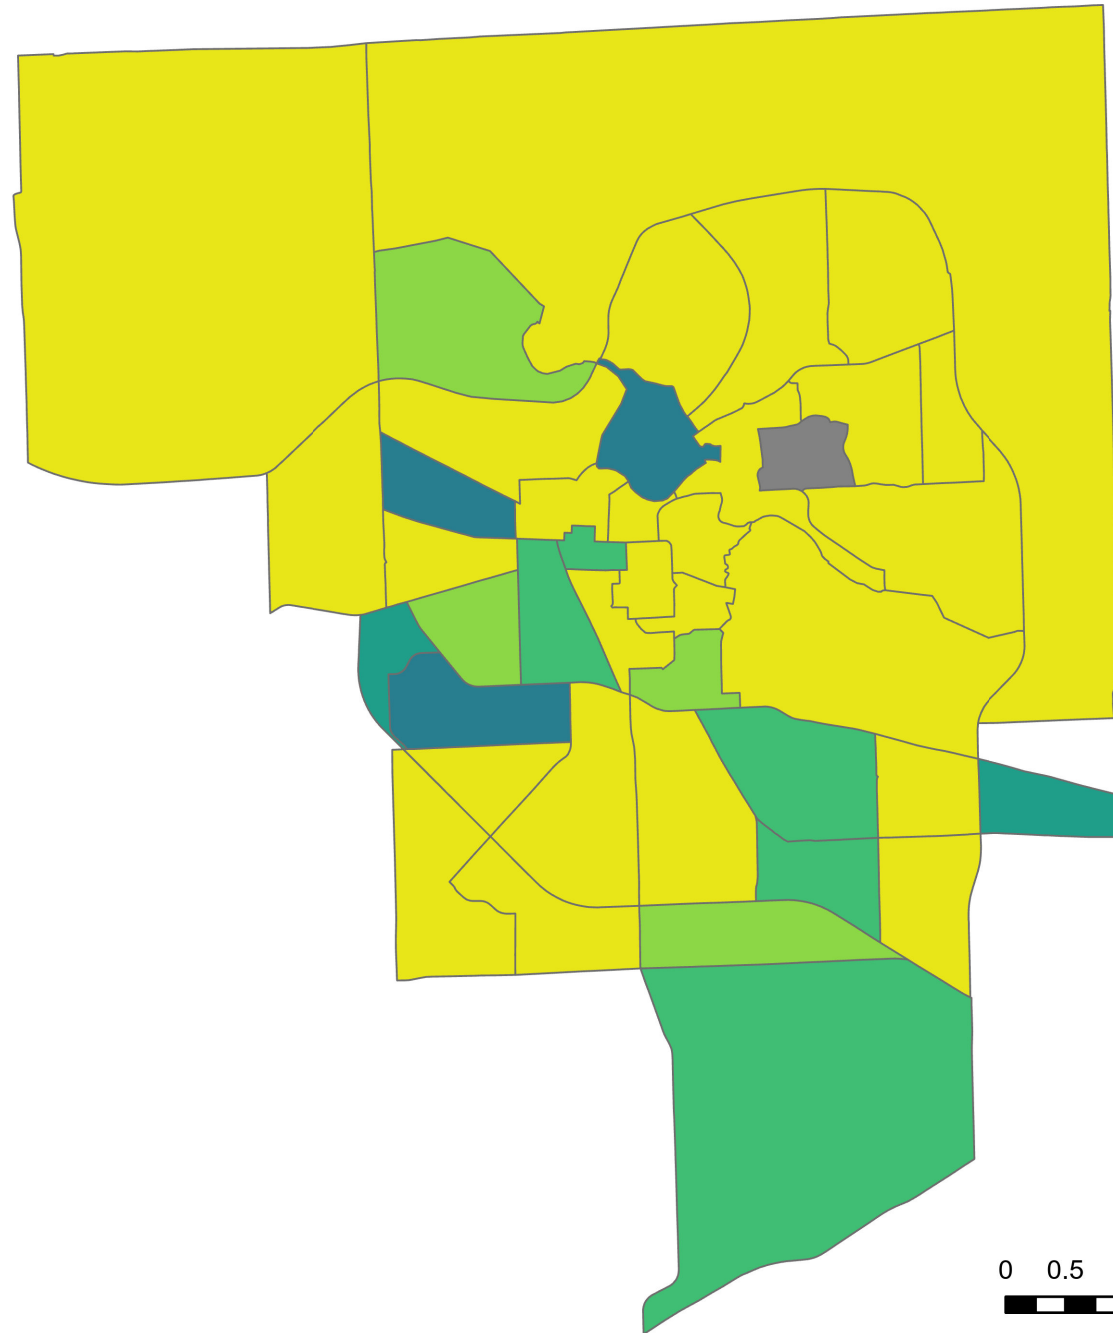

# Some Other Race (Not Hispanic or Latino) Population Percentage by Census Tract Ann Arbor, 2020

## Percent of Population

Data Sources: City of Ann Arbor, U.S. Census Bureau 2016-2020 American Community Survey 5-Year Estimates, Table B03002

Map Prepared: October 2022

Copyright 2022 City of Ann Arbor, Michigan