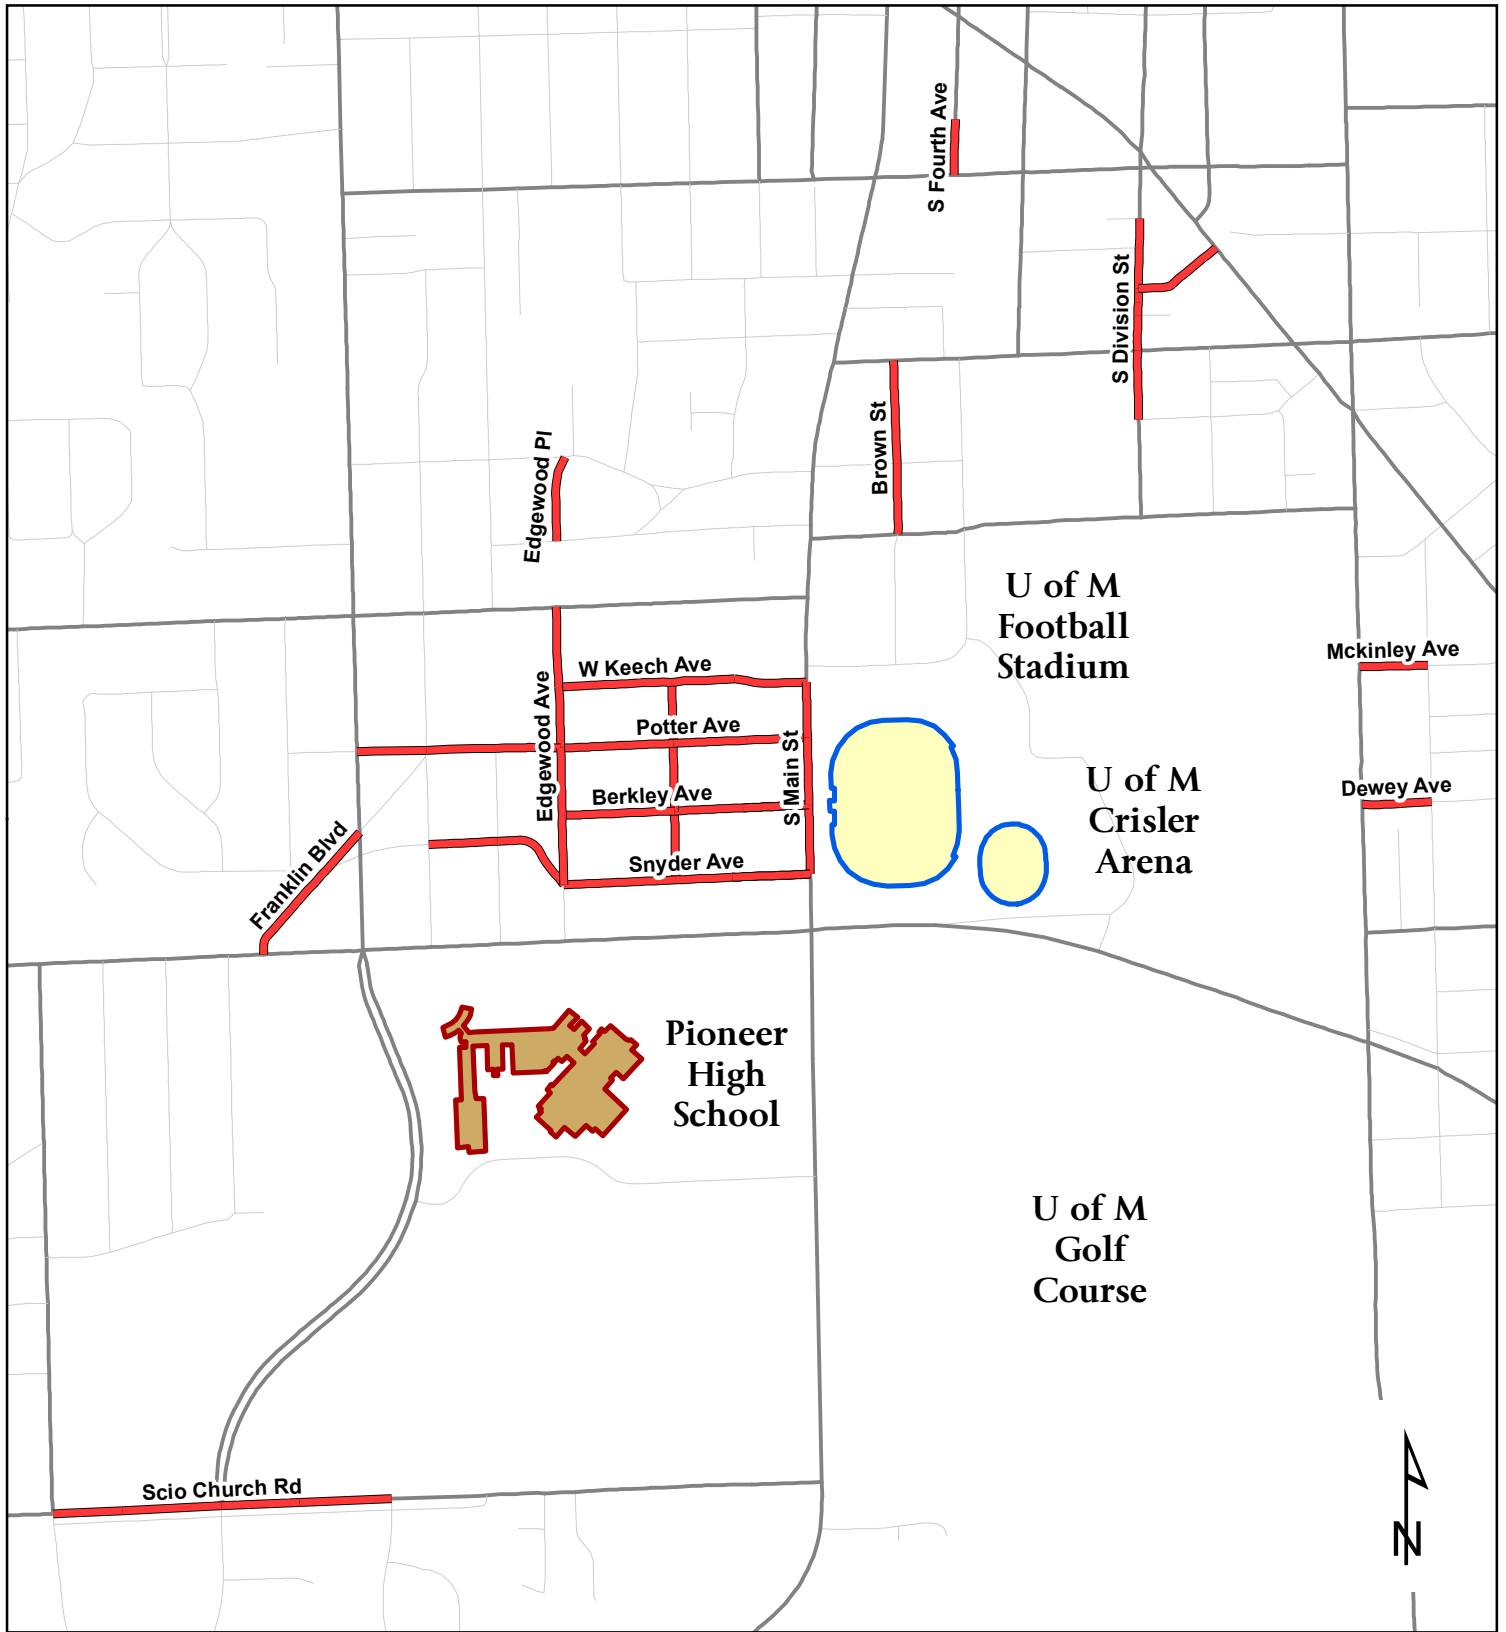

U of M Football Stadium Event Restricted On-Street Parking

 Restricted On-Street Parking

Copyright 2013 City of Ann Arbor, Michigan

No part of this product shall be reproduced or transmitted in any form or by any means, electronic or mechanical, for any purposes, without prior written permission from the City of Ann Arbor. This map complies with National Map Accuracy Standards for mapping at 1 inch = 100 feet. The City of Ann Arbor and its mapping contractors assume no legal responsibility for the content and/or inappropriate use of information represented on this map.