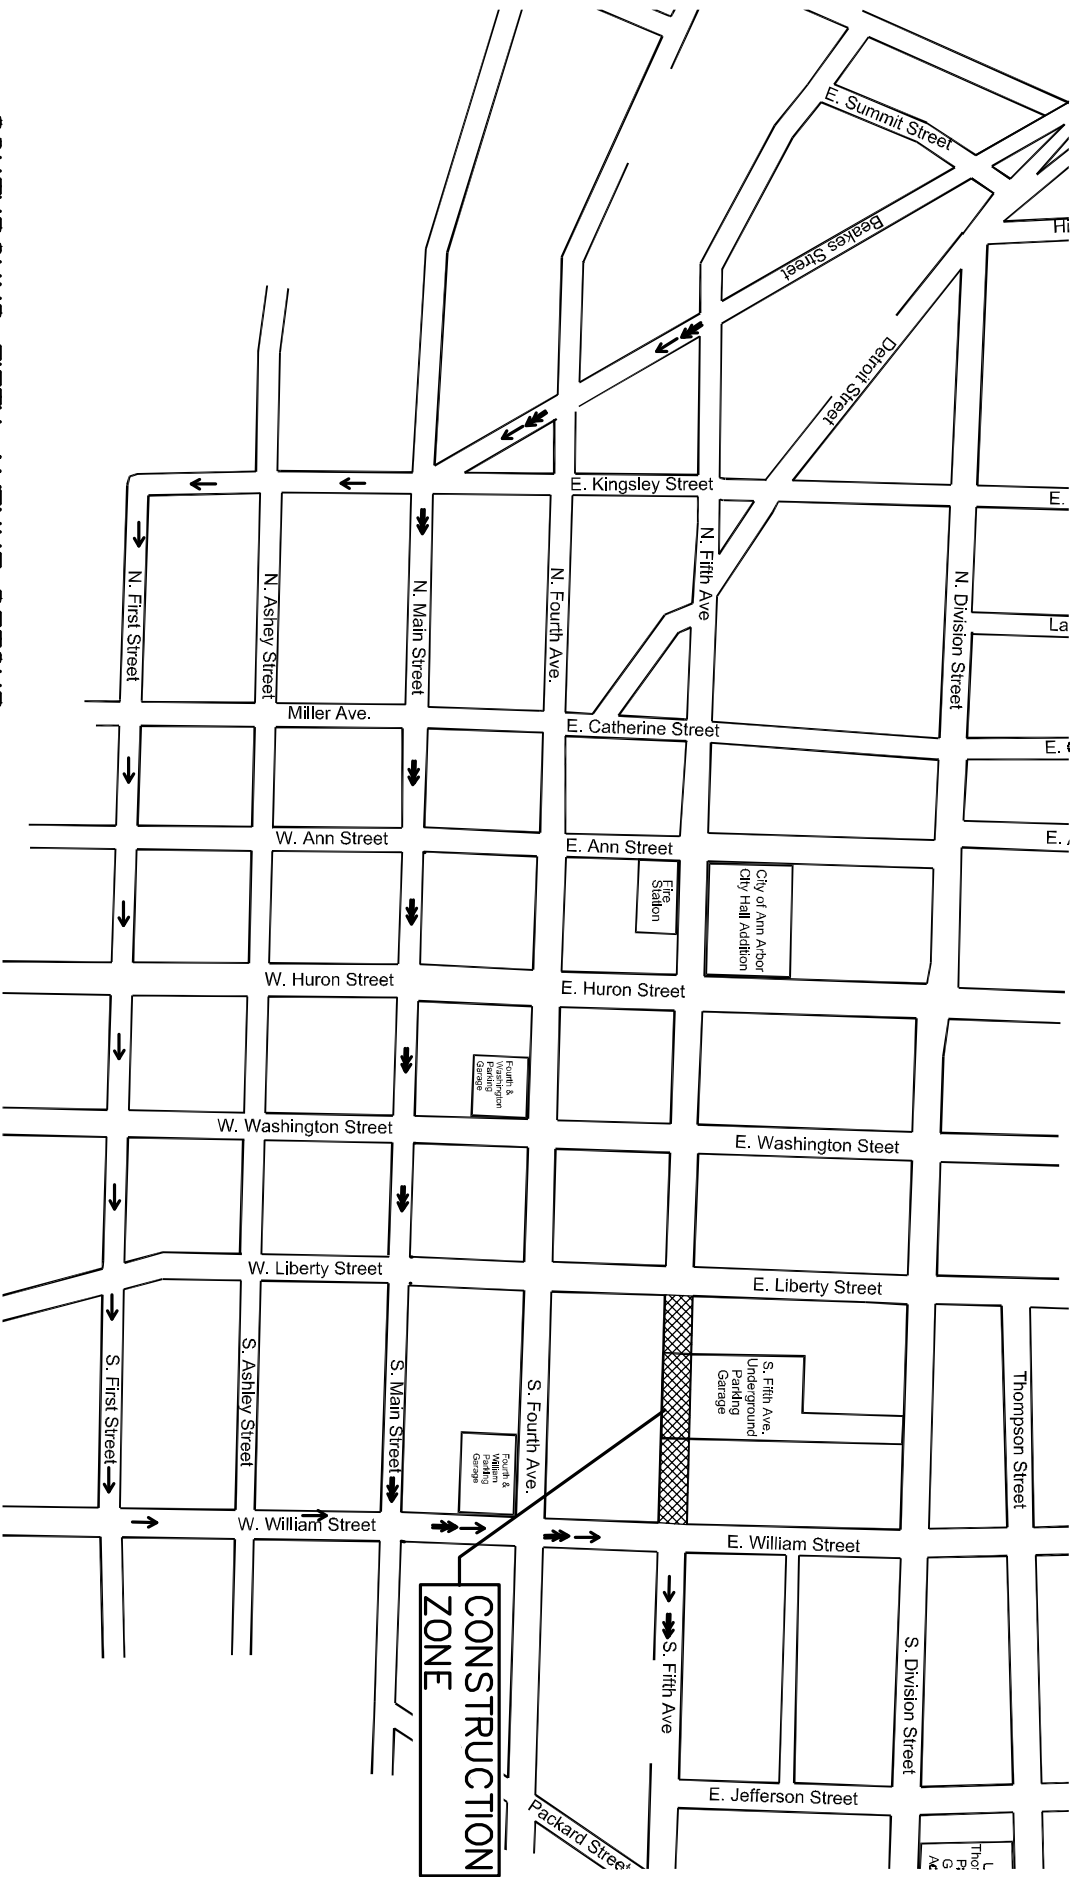

# SOUTH FIFTH AVENUE CLOSURE (E. LIBERTY ST. TO E. WILLIAM ST.)

N

NOT TO SCALE

→ SOUTHBOUND FIFTH AVENUE DETOUR

↔ SOUTHBOUND FIFTH AVENUE TRUCK DETOUR

CITY OF ANN ARBOR PROJECT MANAGEMENT SERVICES UNIT