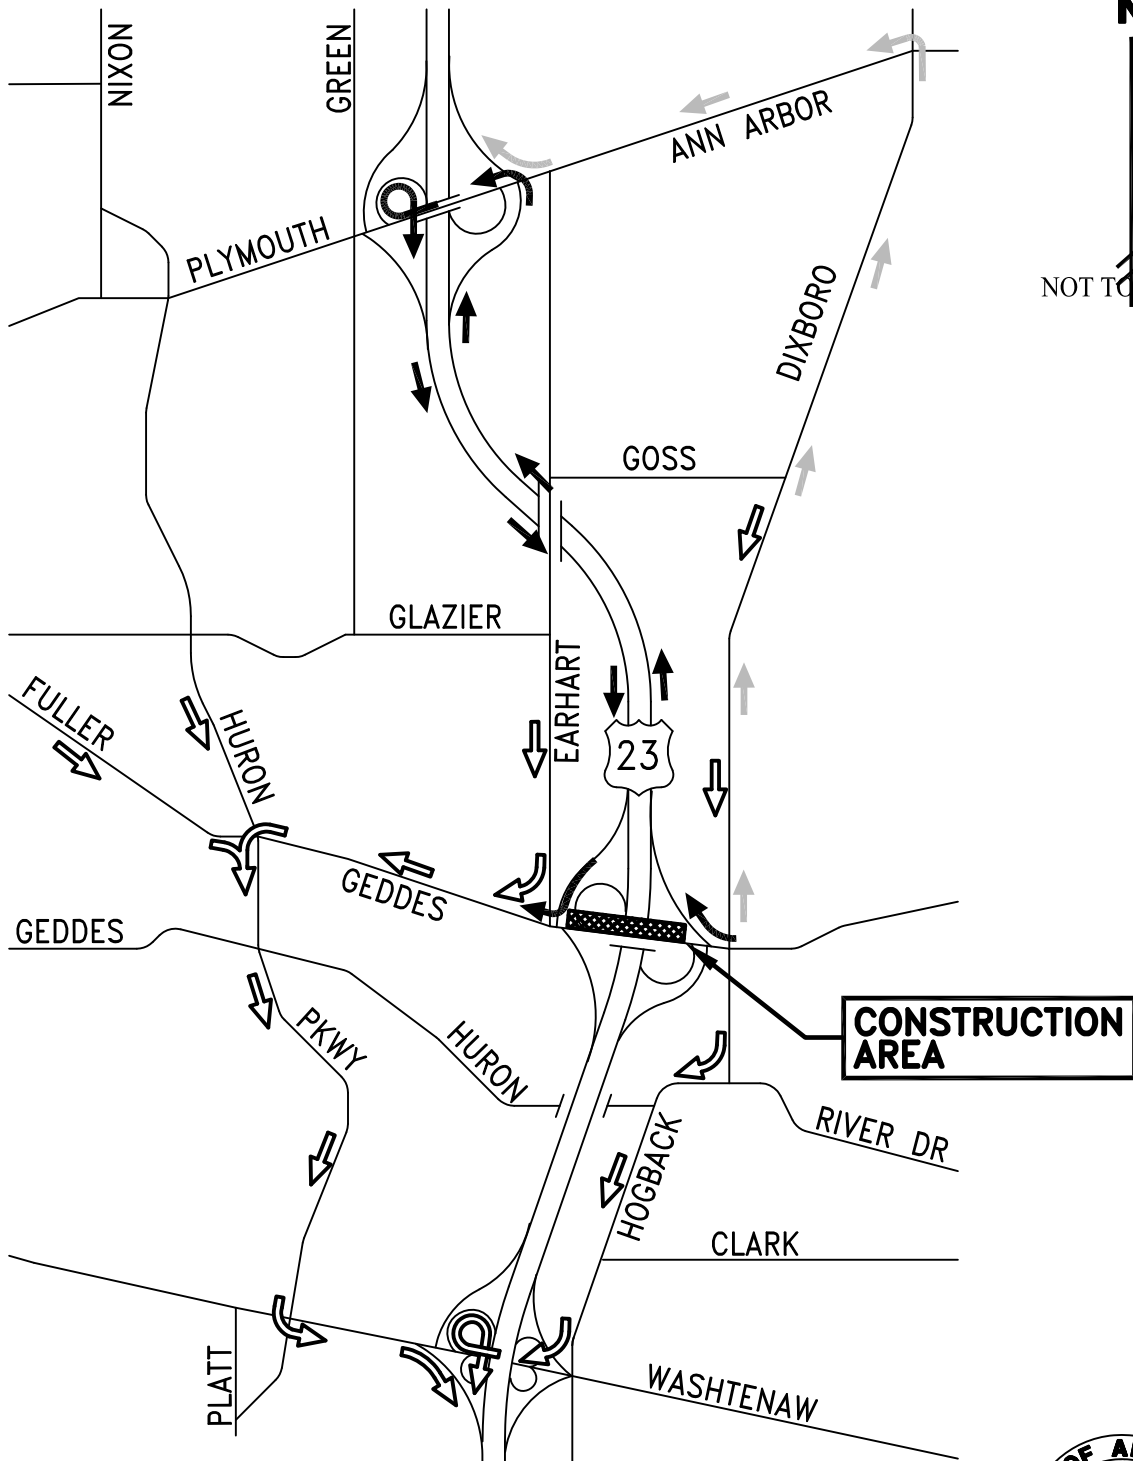

MICHIGAN DEPARTMENT OF TRANSPORTATION GEDDES RD/US-23/EARHART RD IMPROVEMENT PROJECT

TEMPORARY DETOUR ROUTES

- | | |
|-------------------------|---|
| NORTHBOUND US-23 DETOUR | → |
| WESTBOUND GEDDES DETOUR | → |
| SOUTHBOUND US-23 DETOUR | ⇨ |