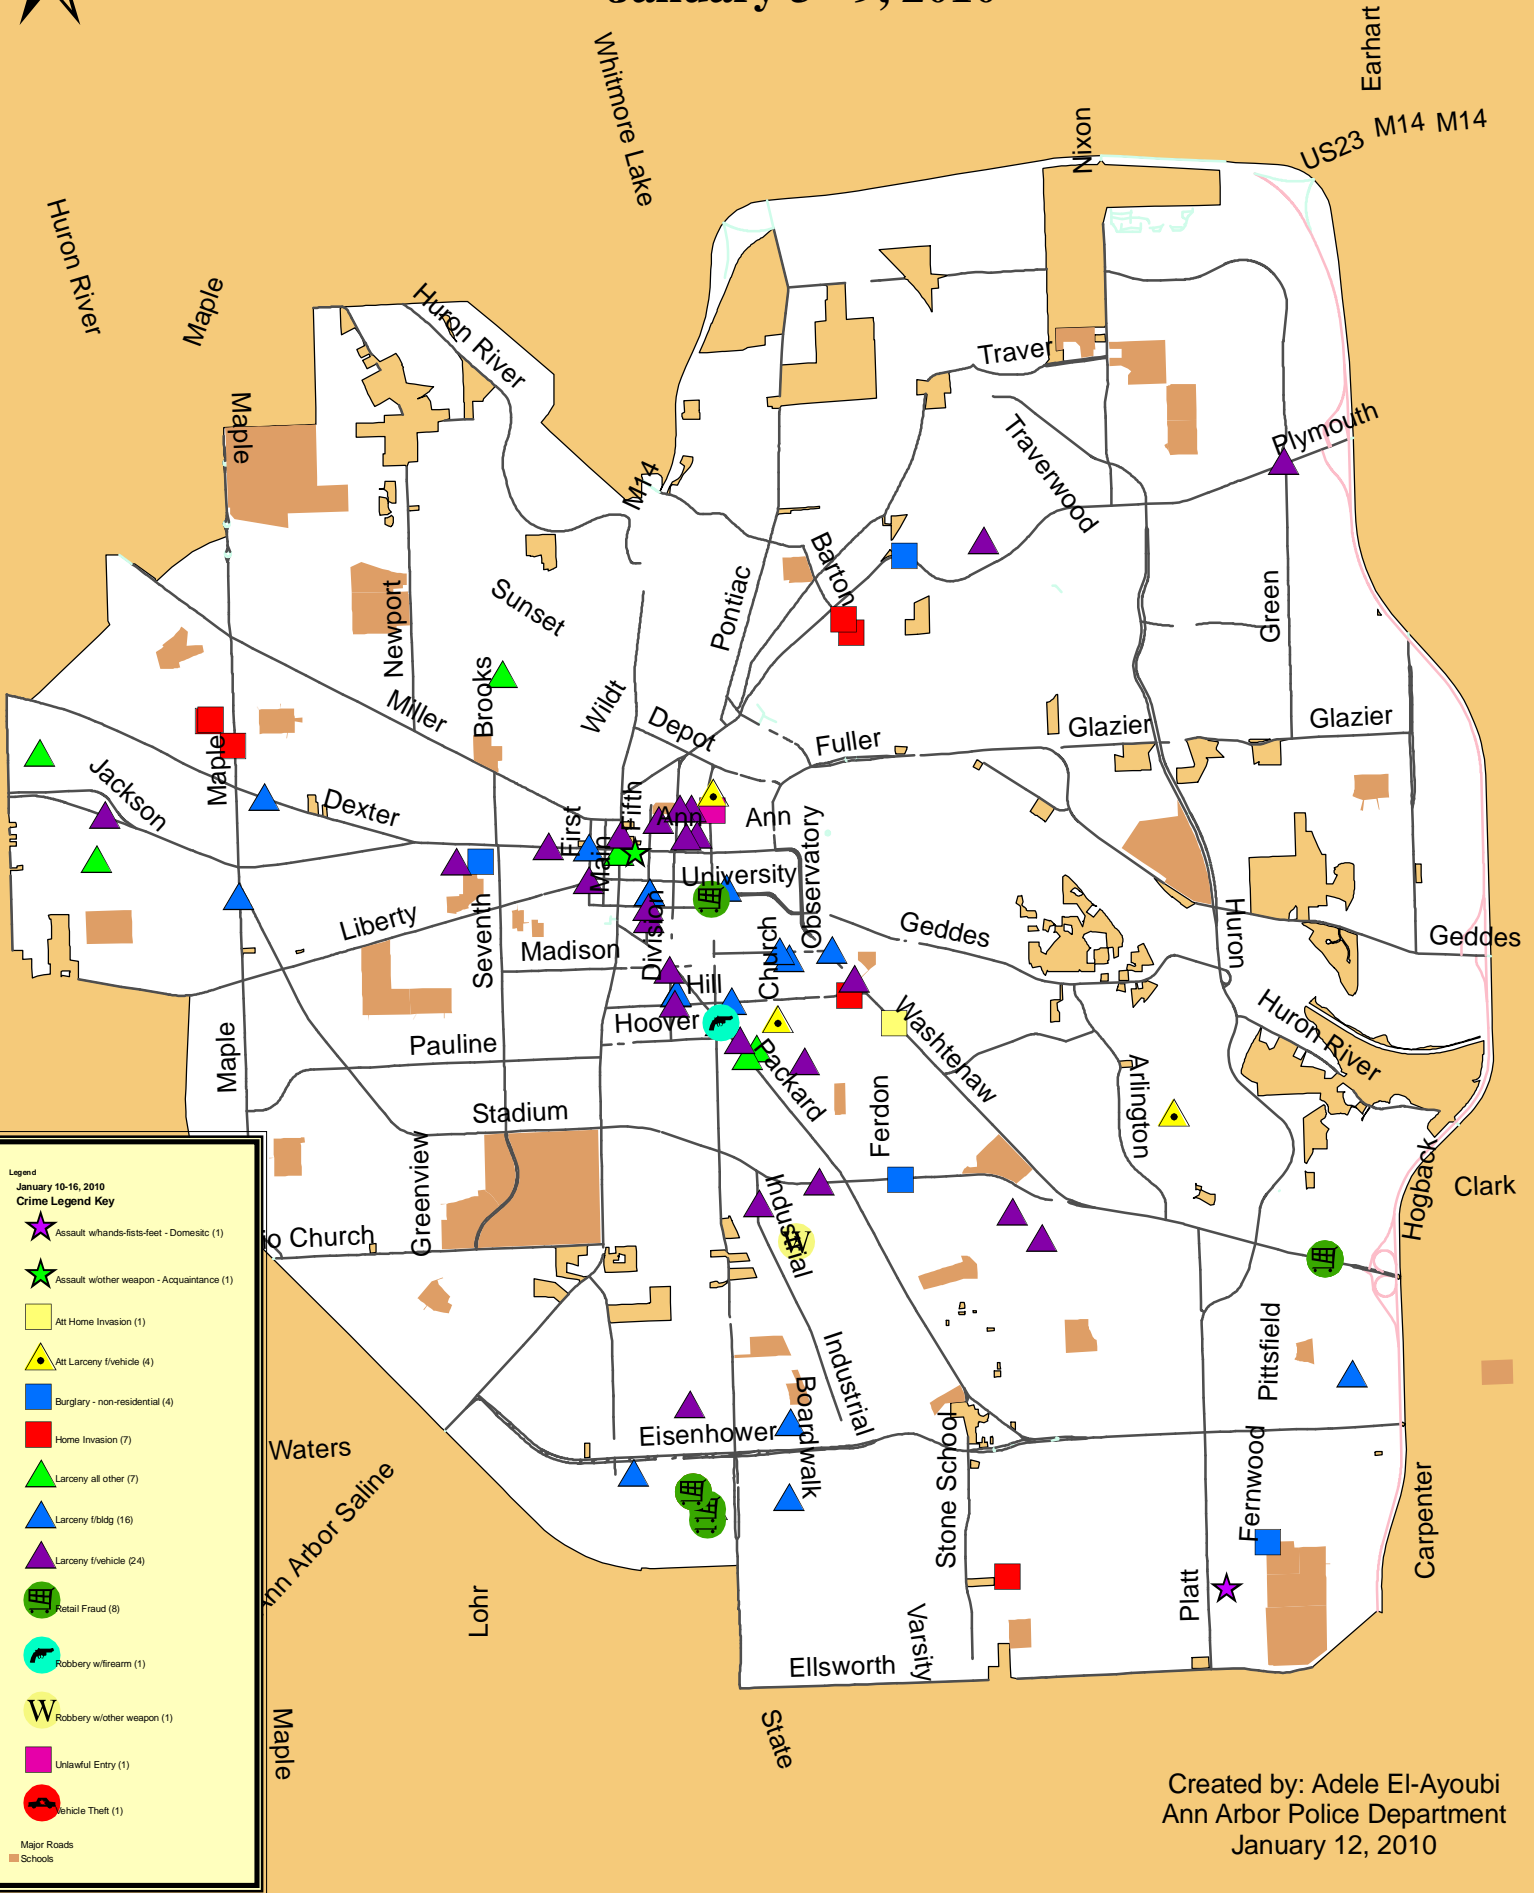

# Crime Stats

## January 3 - 9, 2010

Created by: Adele El-Ayoubi  
 Ann Arbor Police Department  
 January 12, 2010