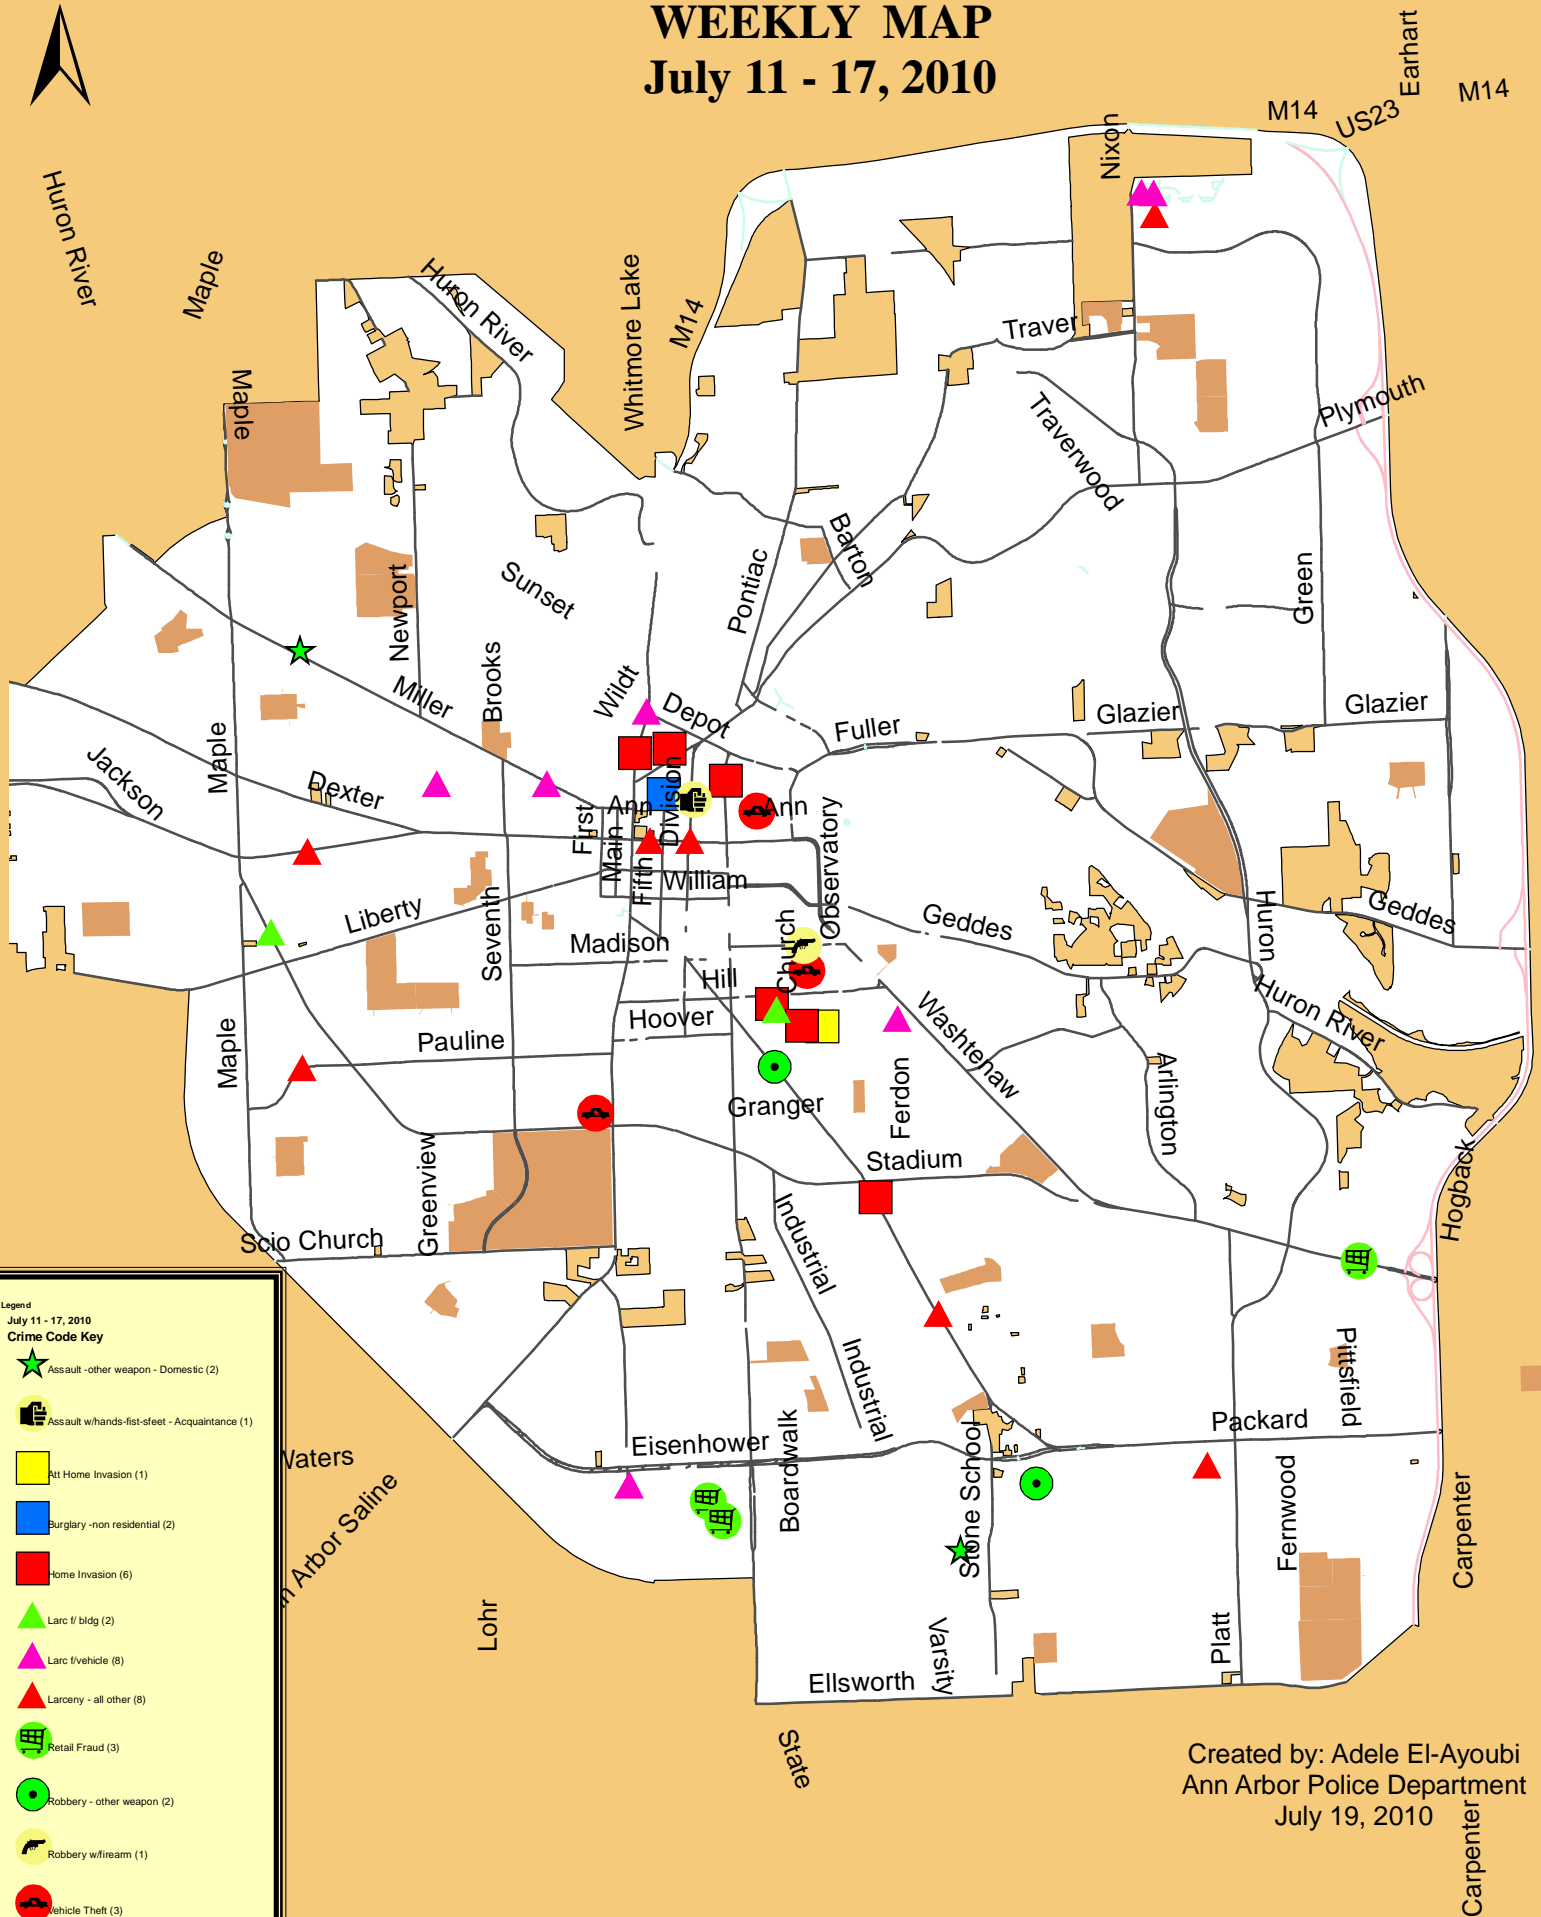

WEEKLY MAP

July 11 - 17, 2010

Created by: Adele El-Ayoubi
Ann Arbor Police Department
July 19, 2010

Total Calls for Service to the Police Department for week: 1250