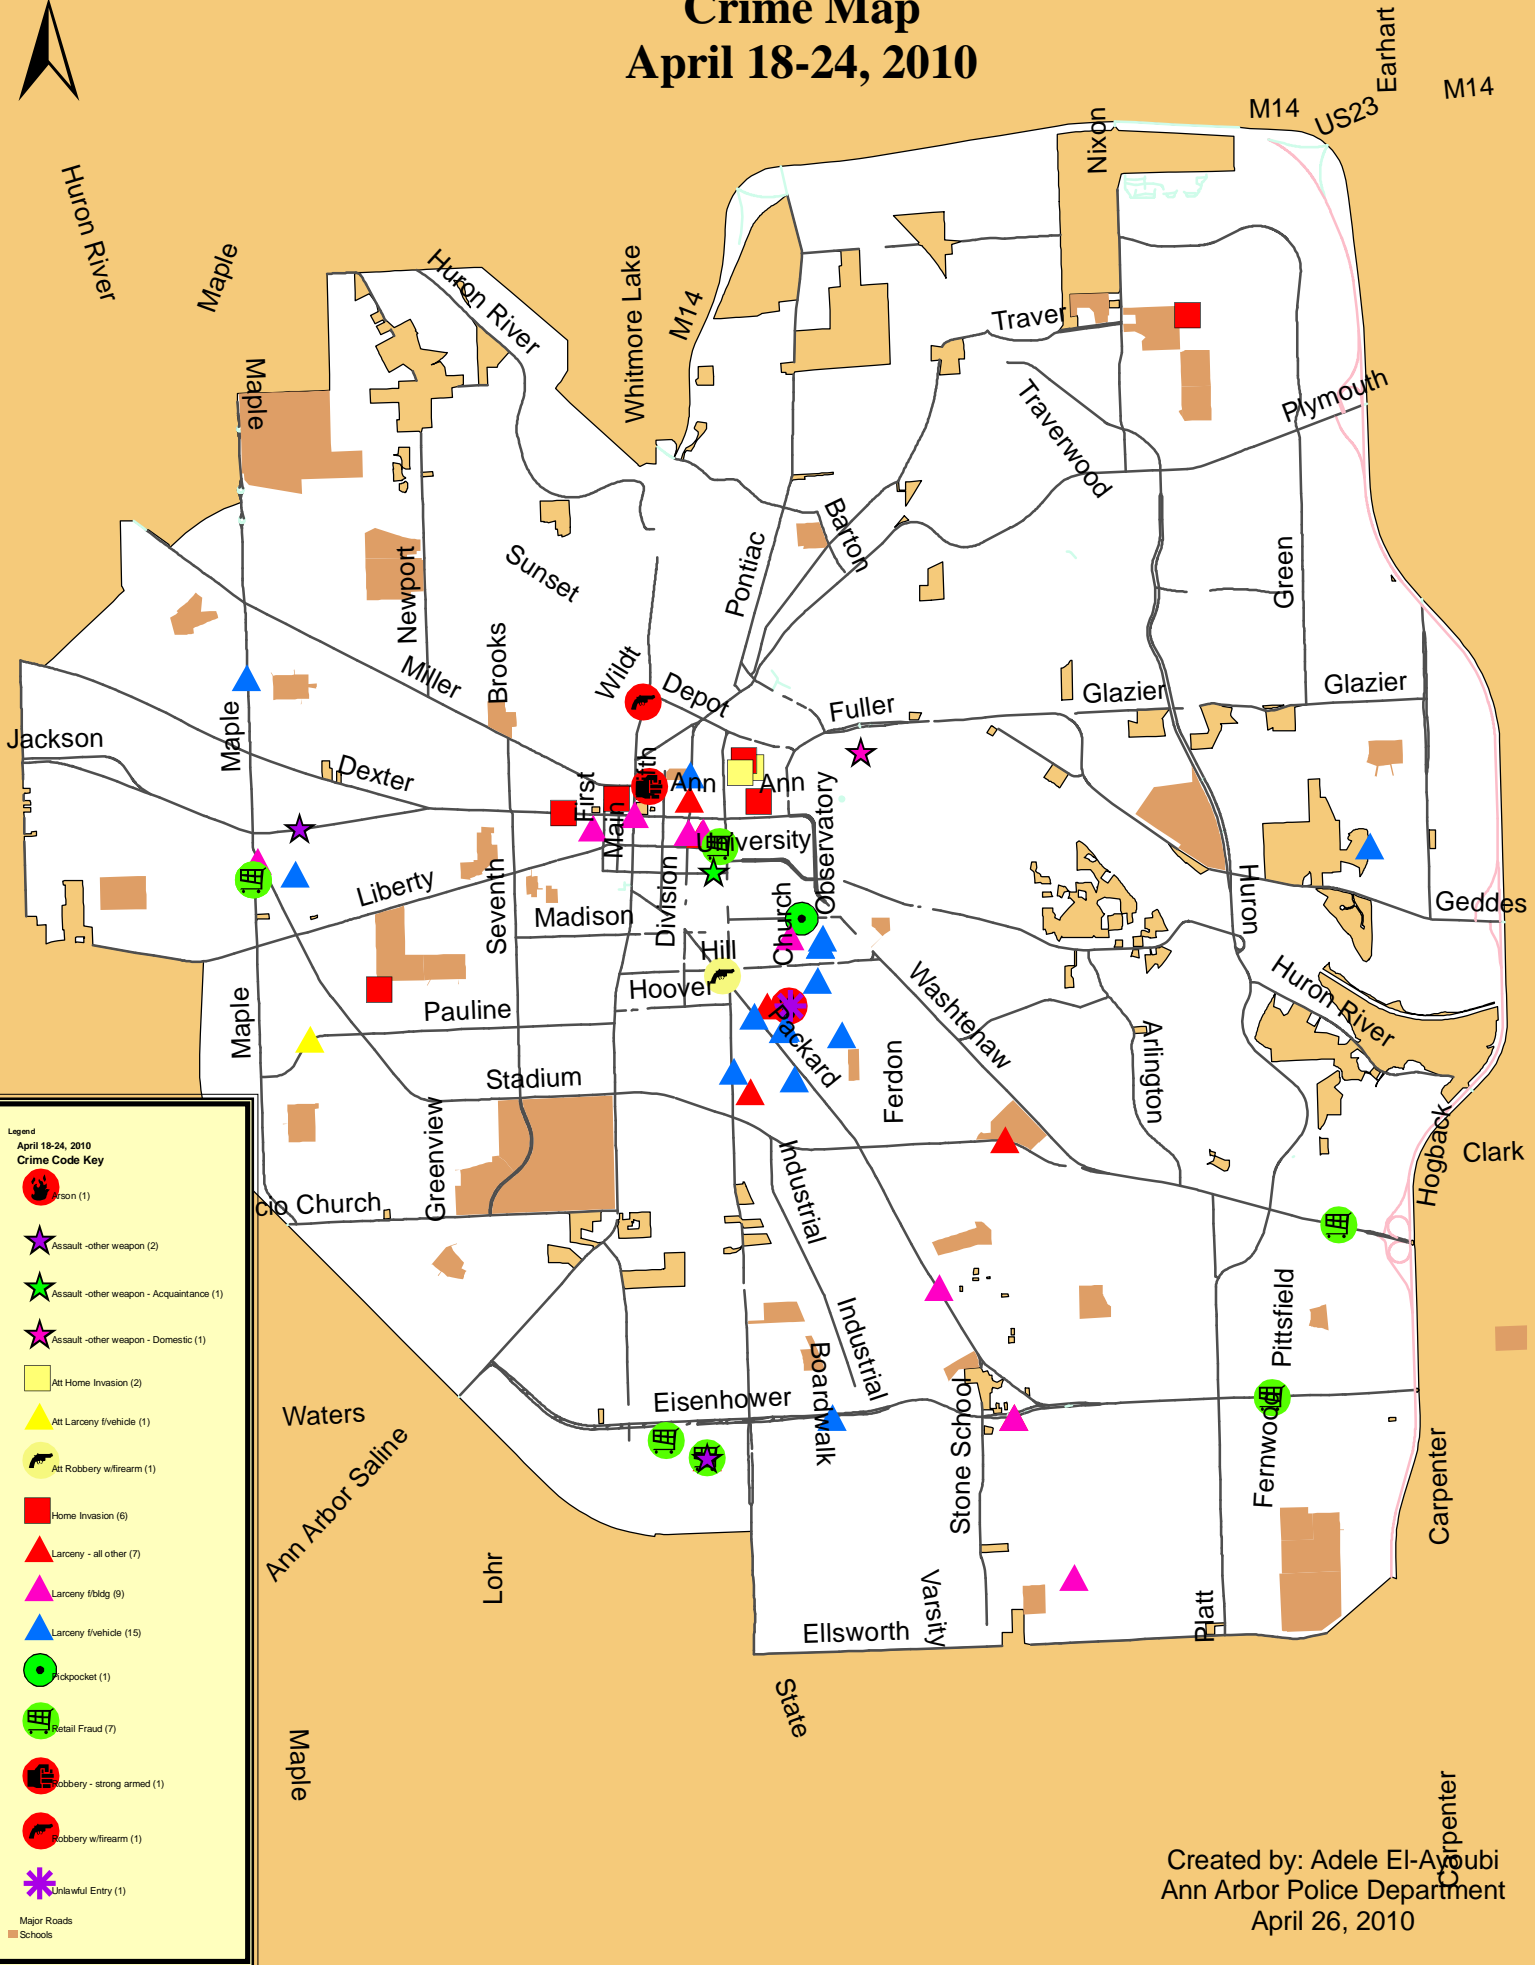

Crime Map

April 18-24, 2010

Legend
 April 18-24, 2010
Crime Code Key

- Robbery - strong armed (1)
- Assault - other weapon (2)
- Assault - other weapon - Acquaintance (1)
- Assault - other weapon - Domestic (1)
- At Home Invasion (2)
- At Larceny /vehicle (1)
- At Robbery w/firearm (1)
- Home Invasion (6)
- Larceny - all other (7)
- Larceny /tbltdg (8)
- Larceny /vehicle (15)
- Pickpocket (1)
- Retail Fraud (7)
- Robbery - strong armed (1)
- Robbery w/firearm (1)
- Unlawful Entry (1)

Major Roads
 Schools