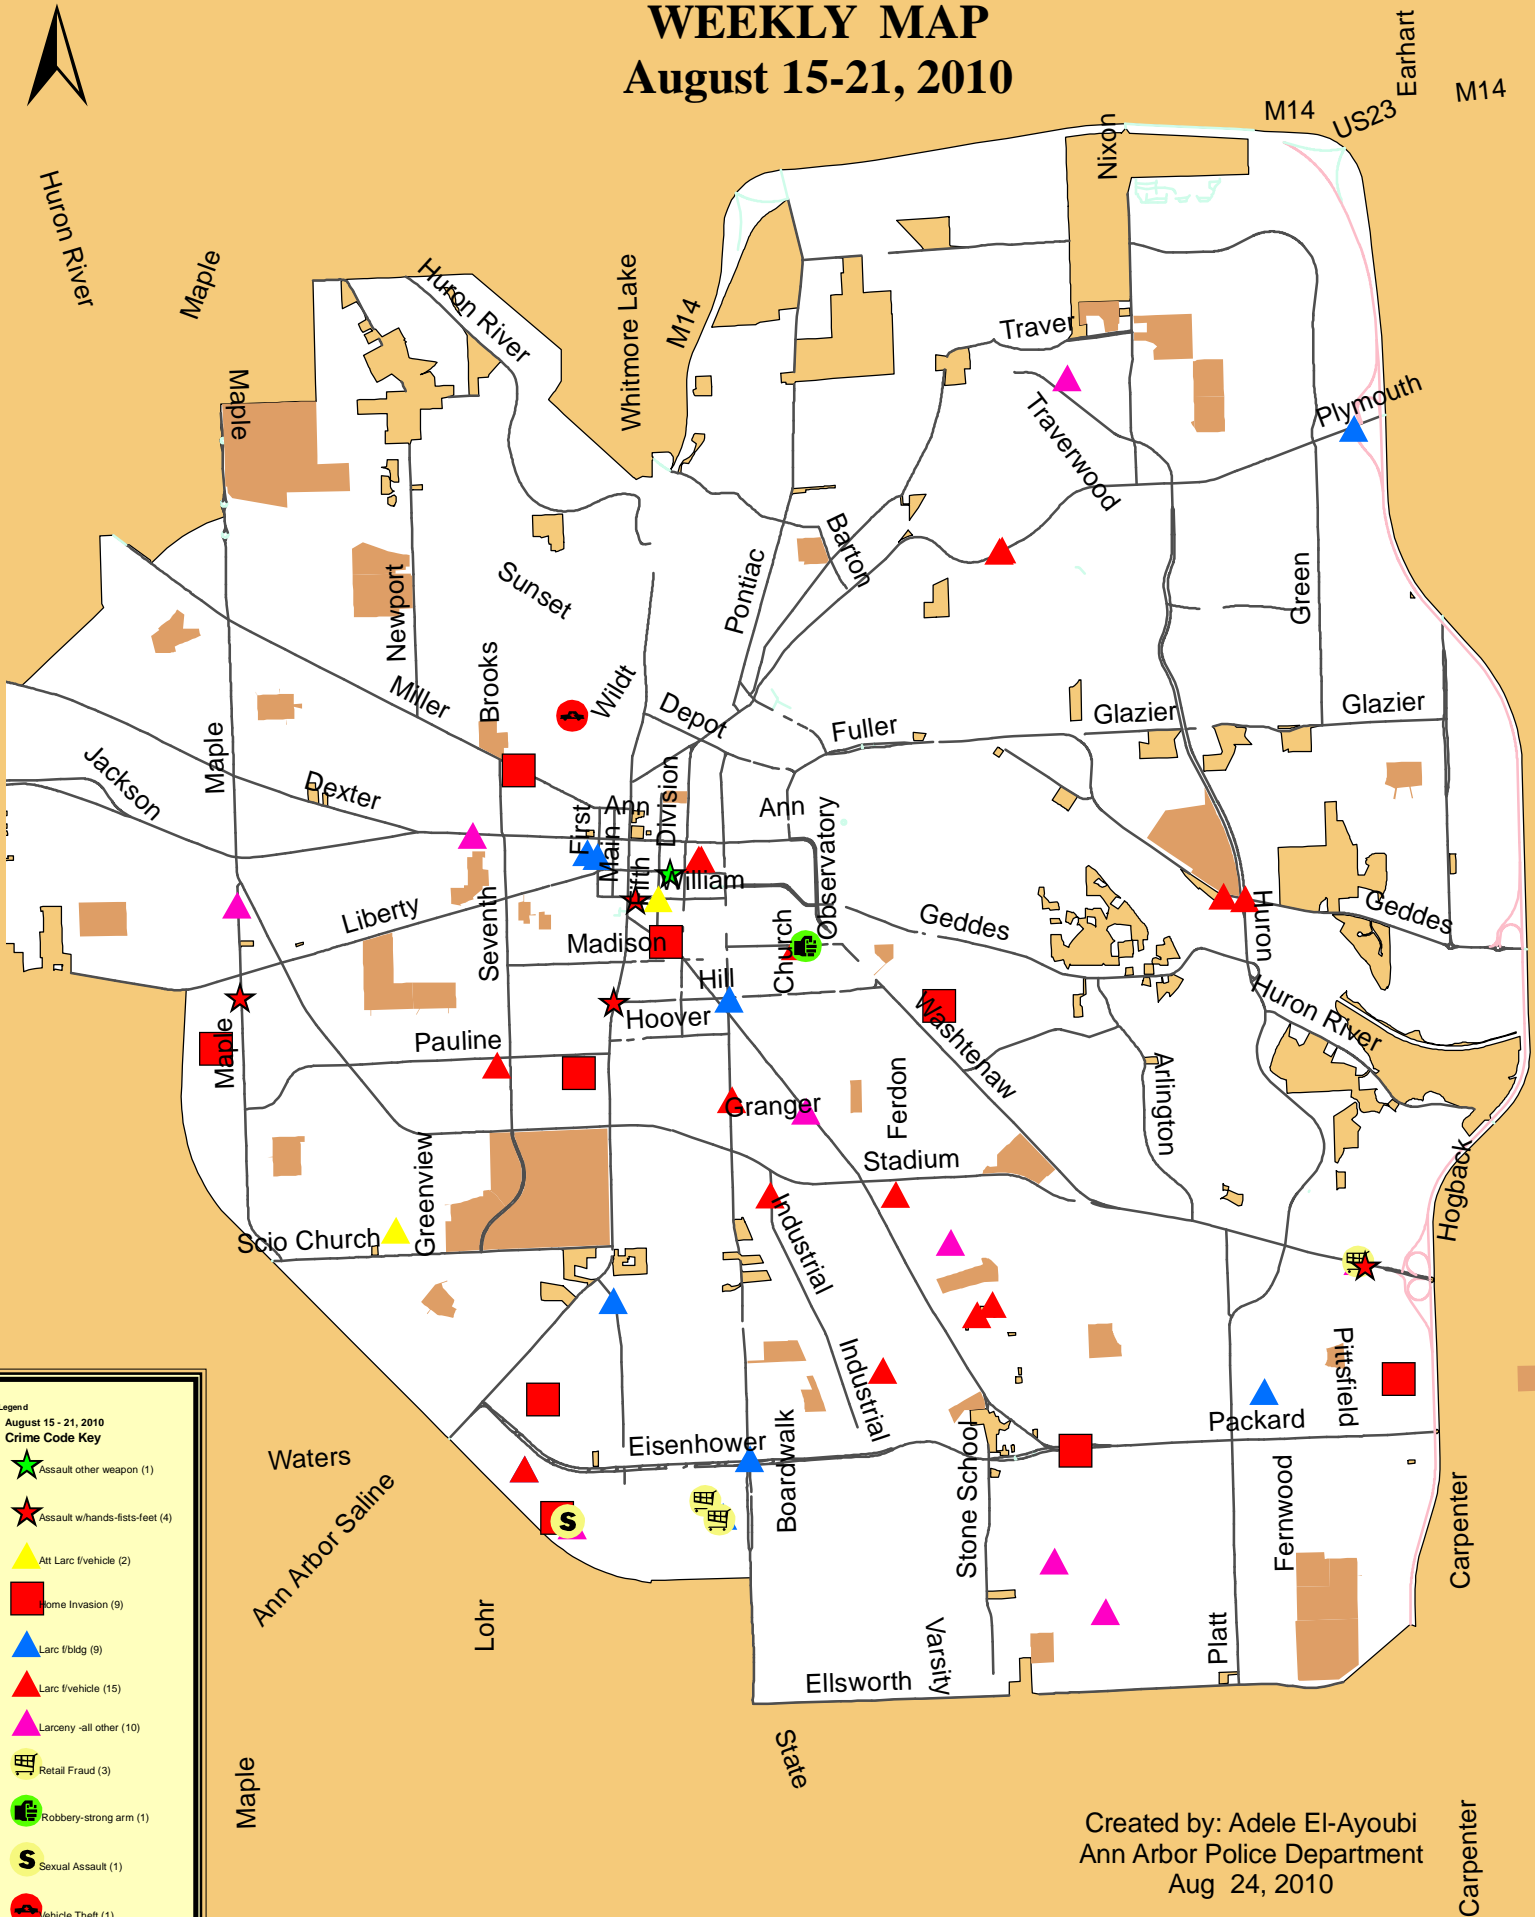

WEEKLY MAP

August 15-21, 2010

Legend
August 15 - 21, 2010
Crime Code Key

- Assault other weapon (1)
- Assault w/hands-fists-feet (4)
- Alt Larc v/vehicle (2)
- Home Invasion (9)
- Larc v/bldg (9)
- Larc v/vehicle (15)
- Larceny -all other (10)
- Retail Fraud (3)
- Robbery-strong arm (1)
- Sexual Assault (1)
- Vehicle Theft (1)

Major Roads
Schools

Created by: Adele El-Ayoubi
Ann Arbor Police Department
Aug 24, 2010

Total Calls for Service to the Police Department for week: 1341

Carpenter