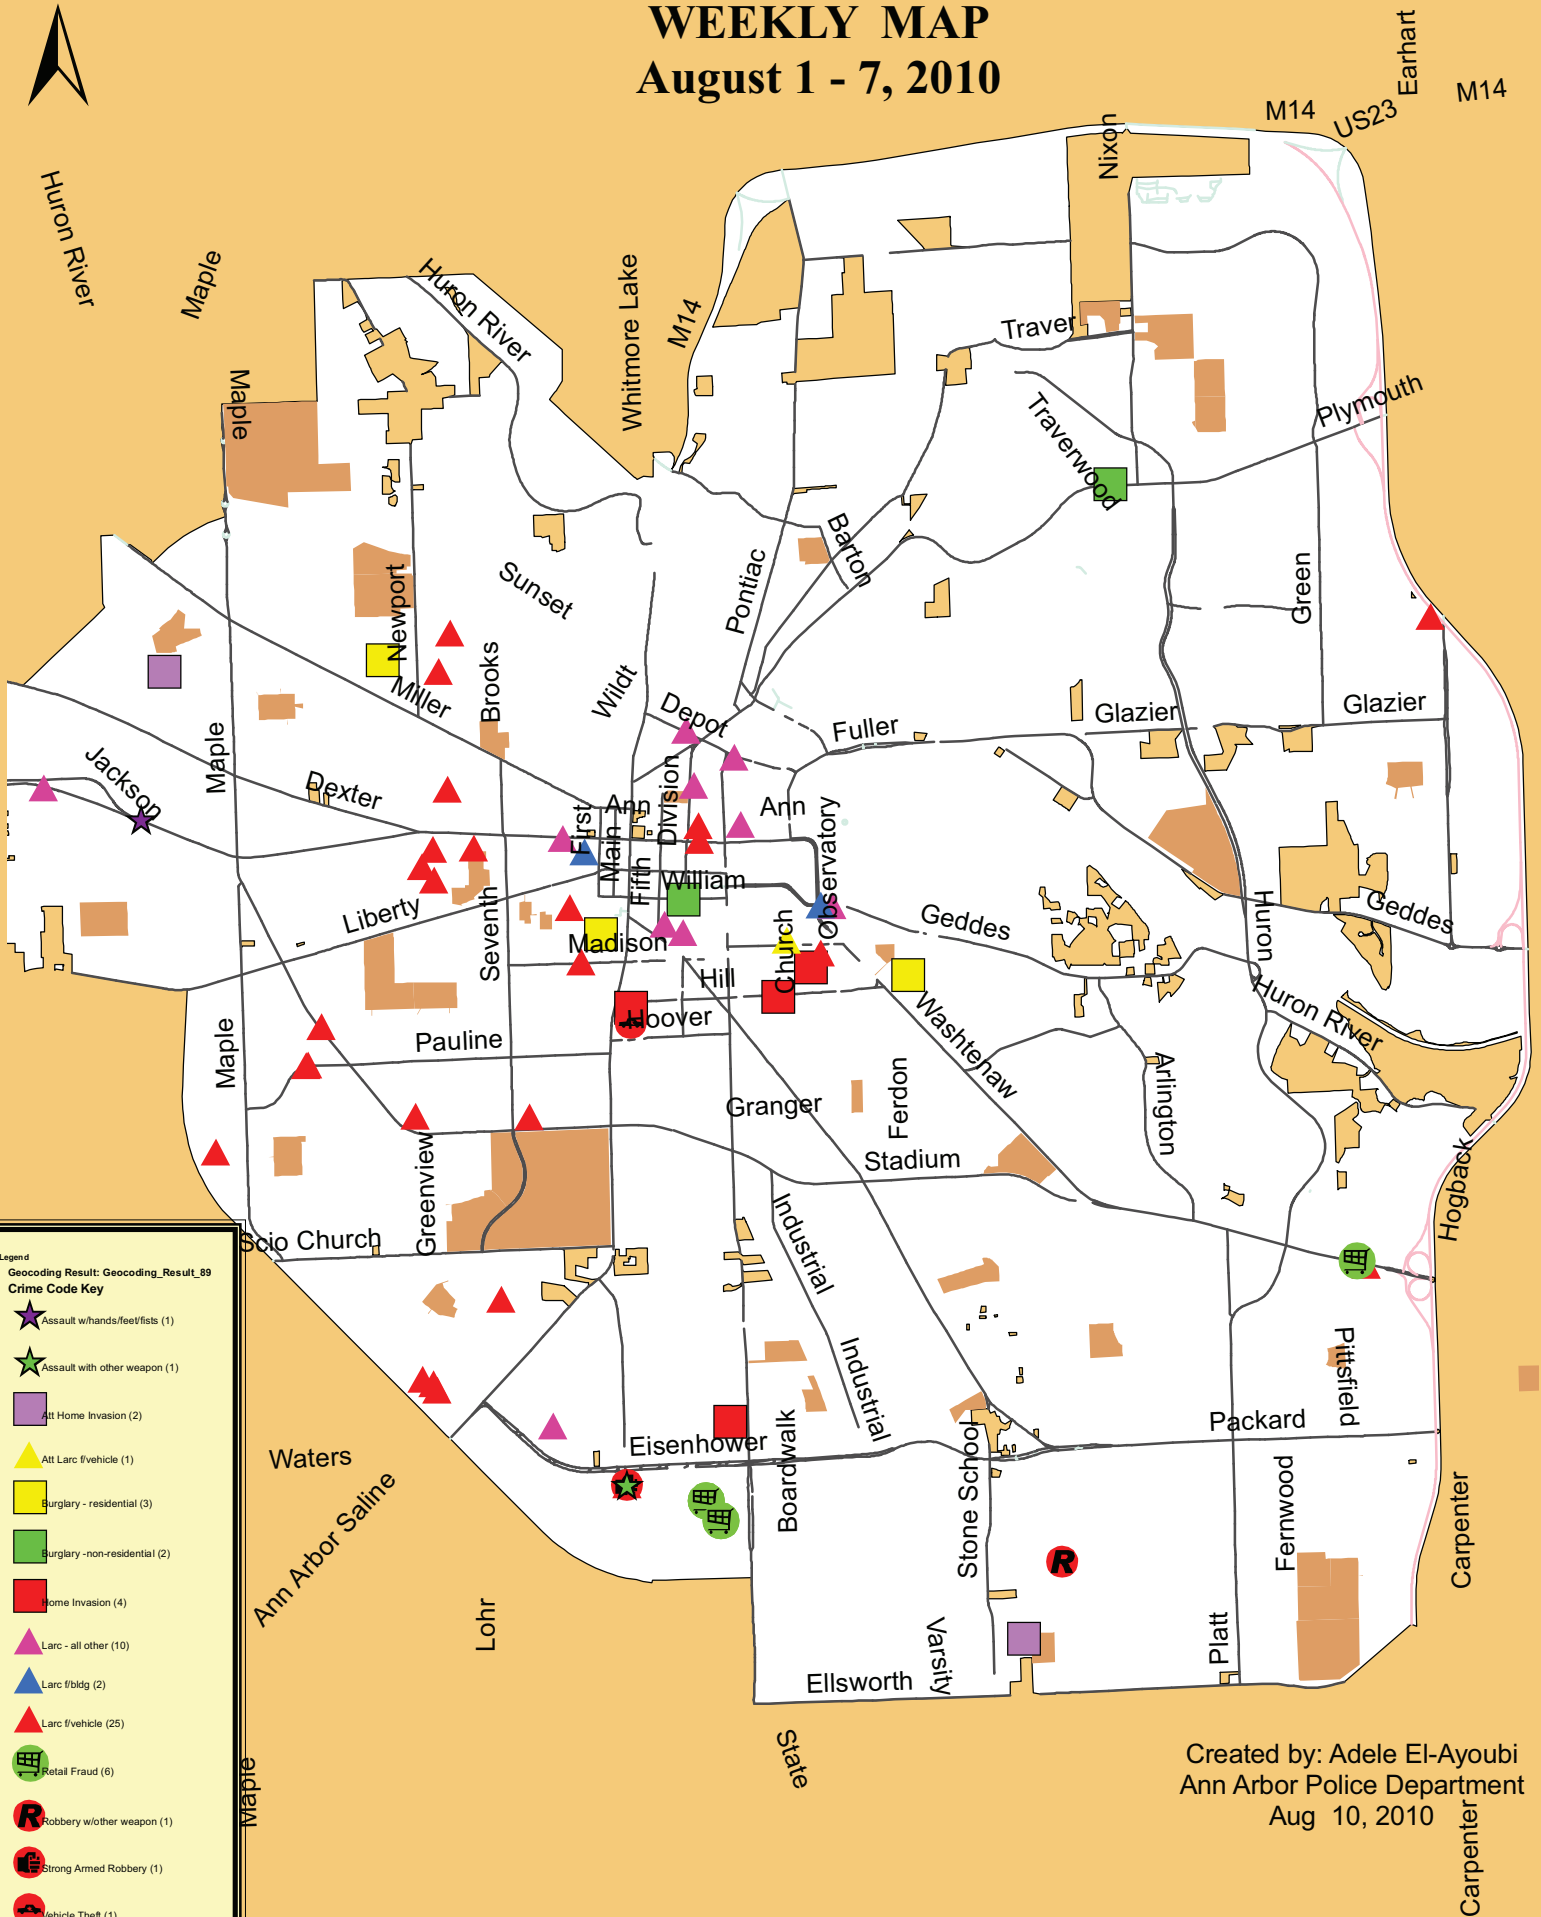

WEEKLY MAP

August 1 - 7, 2010

Created by: Adele El-Ayoubi
Ann Arbor Police Department
Aug 10, 2010

Total Calls for Service to the Police Department for week: 1357