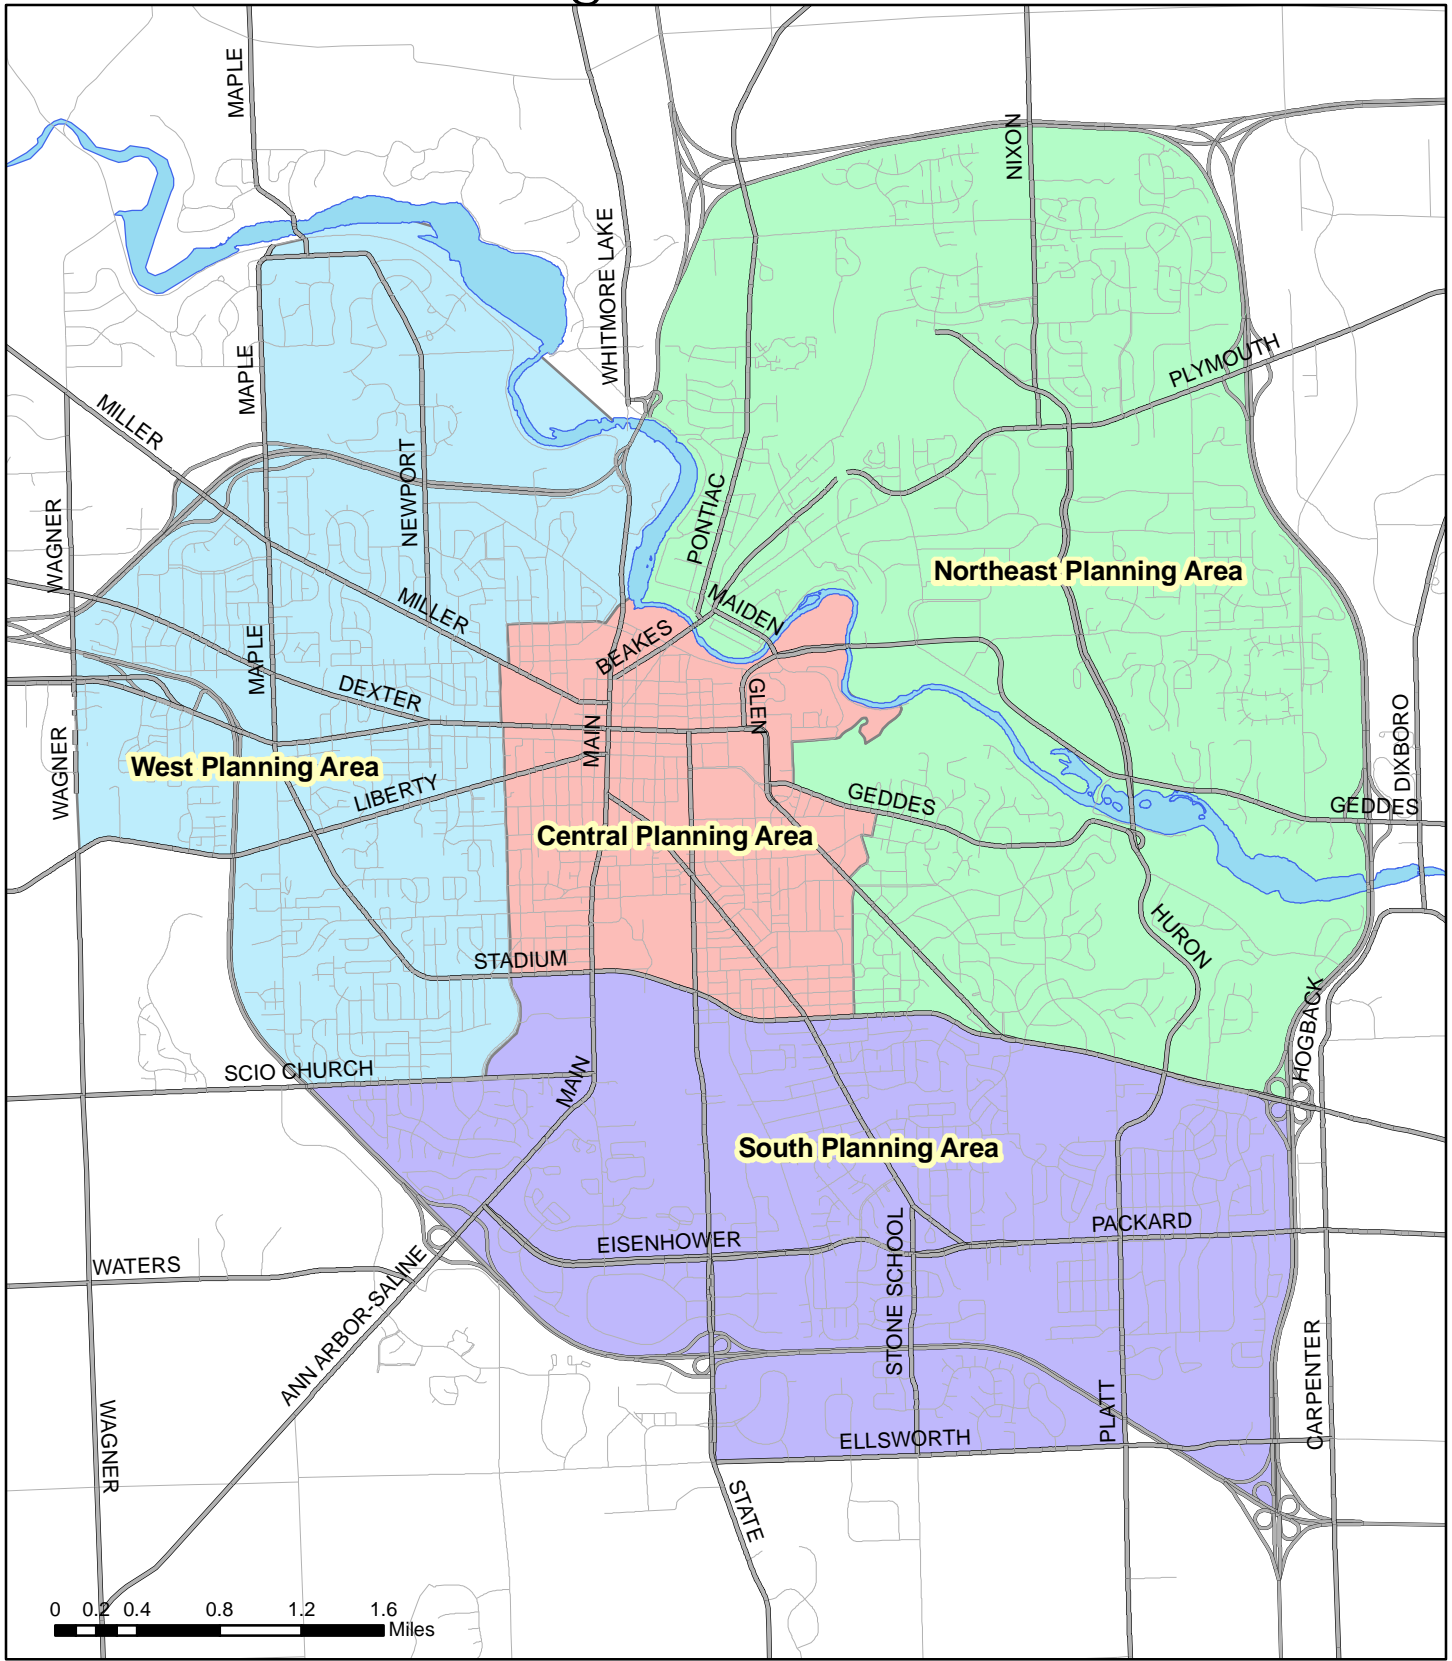

Appendix B

Planning Area Boundaries

City of Ann Arbor Planning Area Boundaries

Data Source: City of Ann Arbor Geographic Information Systems