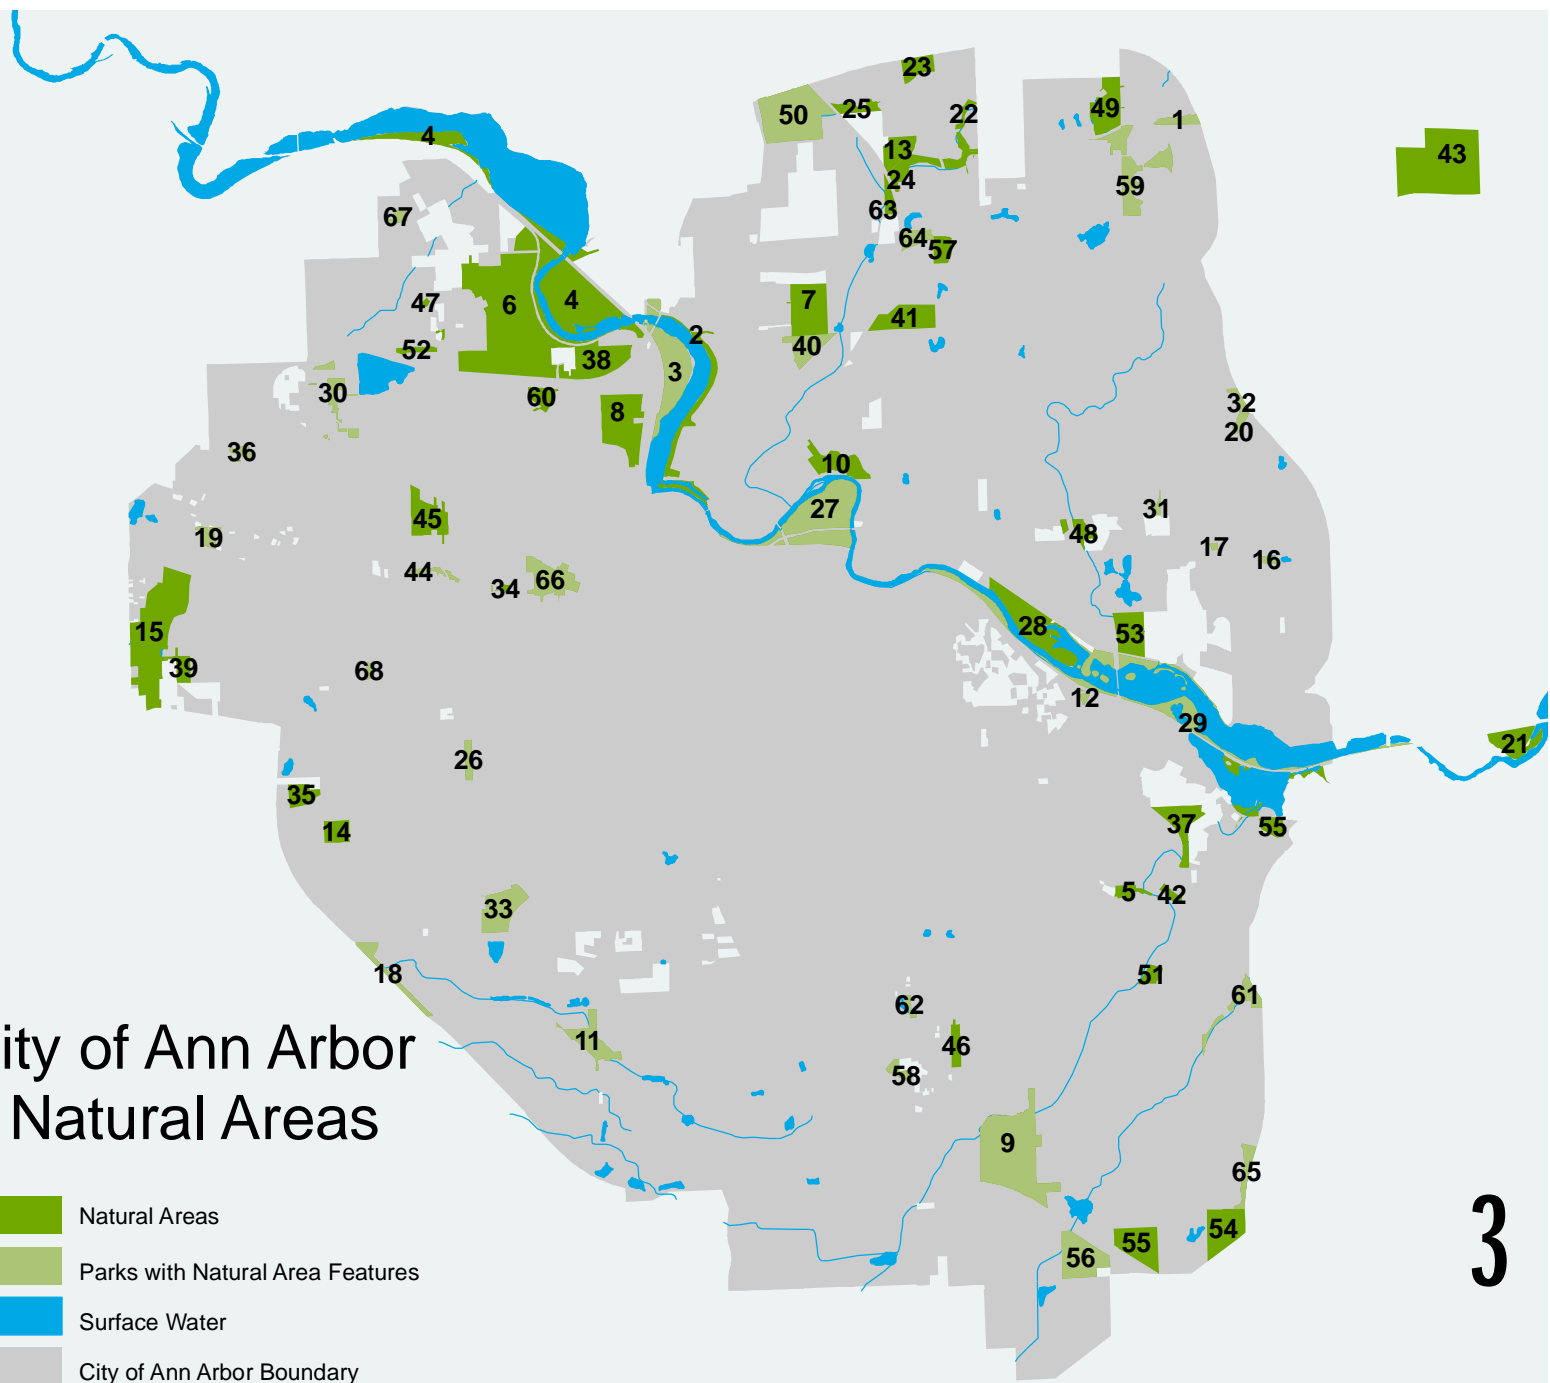

# City of Ann Arbor Natural Areas

-  Natural Areas
-  Parks with Natural Area Features
-  Surface Water
-  City of Ann Arbor Boundary

3

1	Arbor Hills Nature Area	24	Foxfire South	47	Newport Creek Nature Area
2	Argo Nature Area	25	Foxfire West	48	Oakridge
3	Bandemer	26	Fritz	49	Oakwoods Nature Area
4	Barton Nature Area	27	Fuller	50	Olson
5	Berkshire Creek Nature Area	28	Furstenberg Nature Area	51	Redbud Nature Area
6	Bird Hills Nature Area	29	Gallup	52	Riverwood Nature Area
7	Black Pond Woods Nature Area	30	Garden Homes	53	Ruthven Nature Area
8	Bluffs Nature Area	31	Glazier Hill	54	Scarlett Mitchell Nature Area
9	Brown	32	Greenbriar	55	South Pond Nature Area
10	Cedar Bend Nature Area	33	Greenview	56	Southeast Area
11	Cranbrook	34	Hannah Nature Area	57	Stapp Nature Area
12	Devonshire	35	Hansen Nature Area	58	Stone School
13	Dhu Varren Woods	36	Hollywood	59	Sugarbush
14	Dicken Woods Nature Area	37	Huron Parkway Nature Area	60	Sunset Brooks Nature Area
15	Dolph Nature Area	38	Kuebler Langford Nature Area	61	Sylvan
16	Earhart	39	Lakewood Nature Area	62	The Ponds
17	Earhart West	40	Leslie Science and Nature Center	63	Traver Creek Nature Area
18	Eisenhower	41	Leslie Woods Nature Area	64	Tuebingen
19	Evergreen	42	Malletts Creek Nature Area	65	Turnberry
20	Folkstone	43	Marshall Nature Area	66	West
21	Forest Nature Area	44	Maryfield Wildwood	67	White Oak
22	Foxfire East	45	Miller Nature Area	68	Winewood Thaler
23	Foxfire North	46	Molin Nature Area		