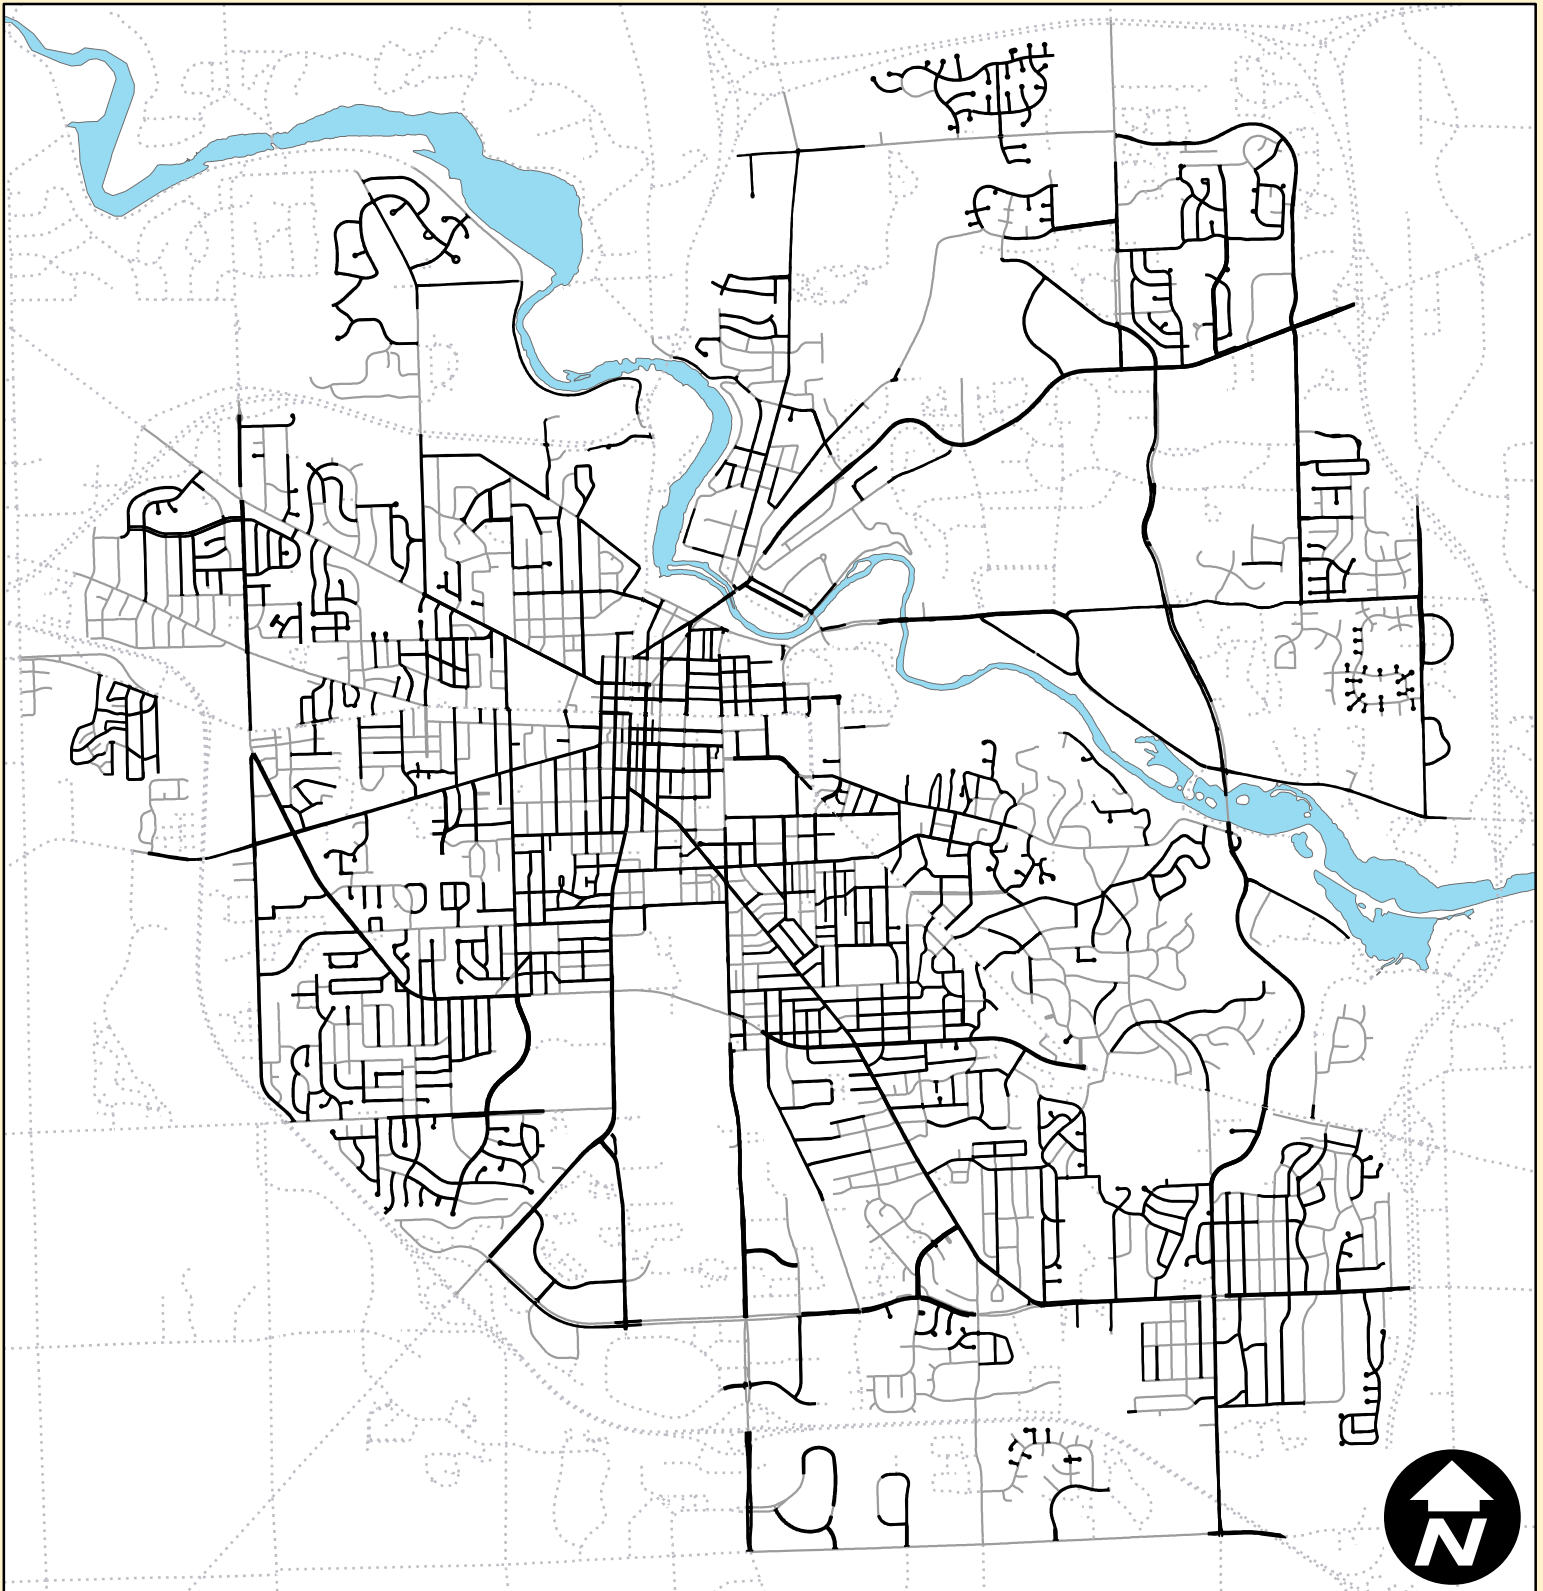

# Ann Arbor Street Resurfacing 1984-2011

## Street Resurfacing 1984-2011

-  Resurfaced Street
-  Non-City Street
-  City Street

 Miles  
0 0.5 1 2

Map Created September 29, 2011