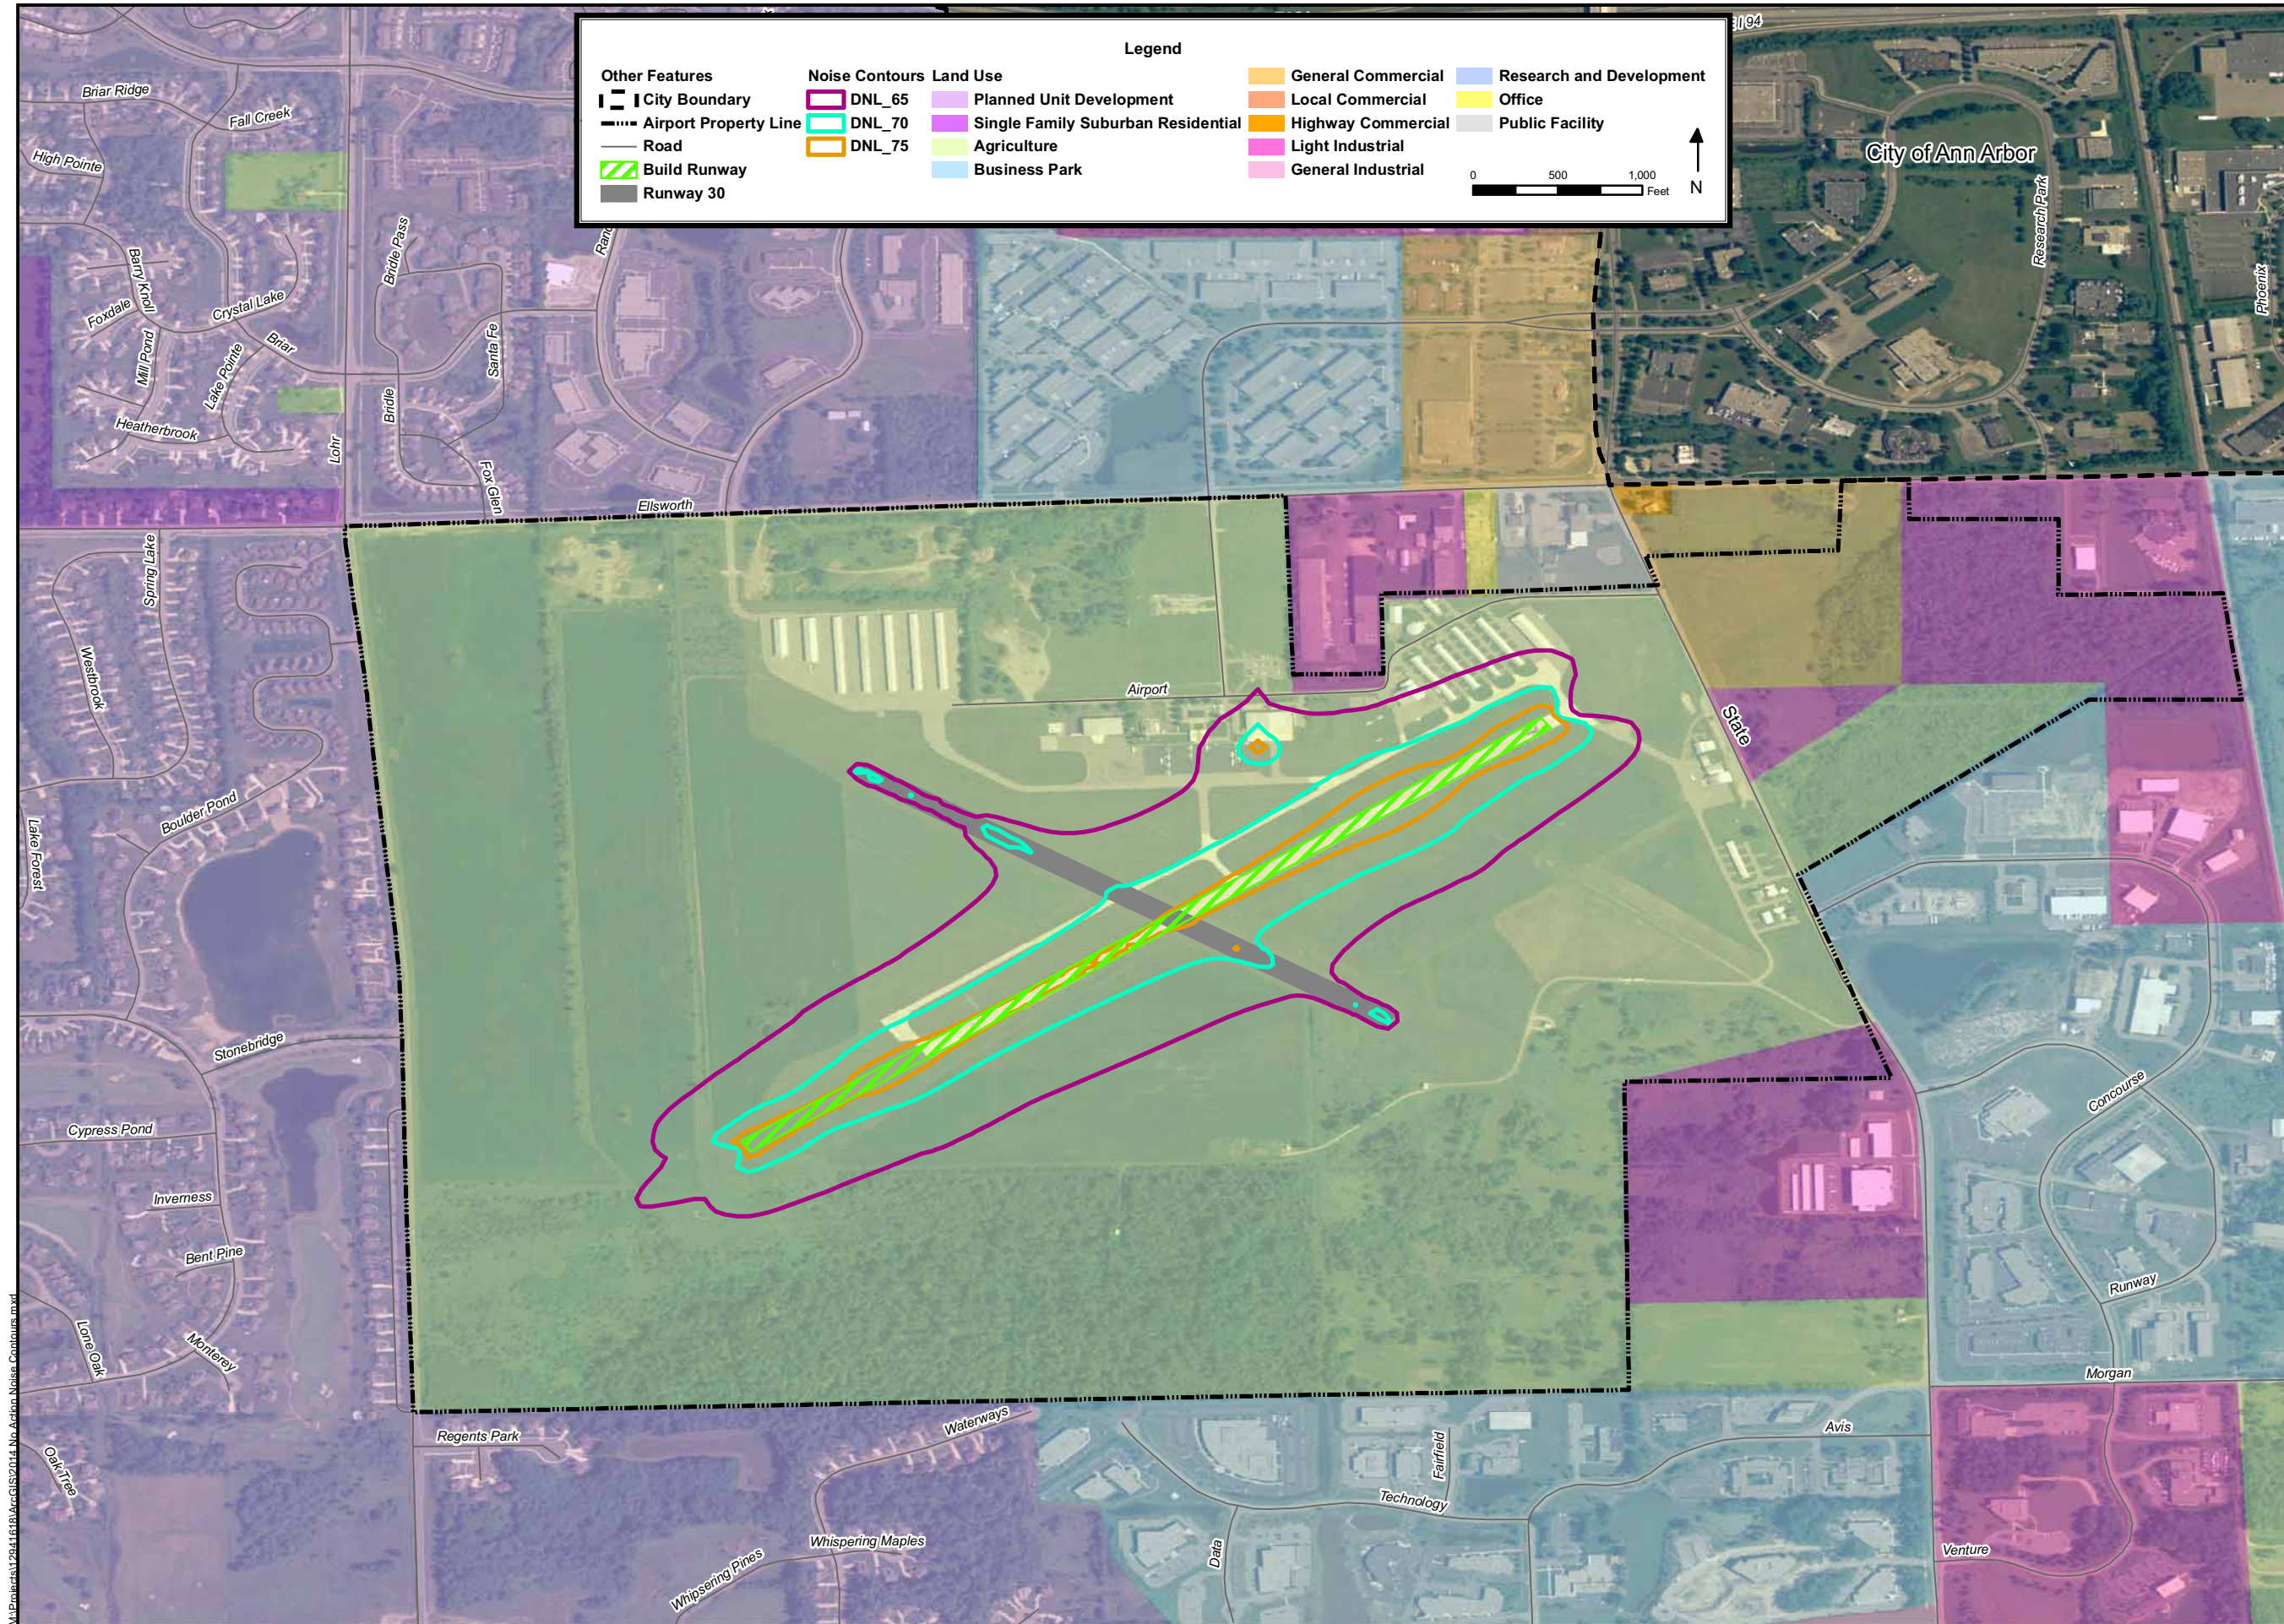

M:\Projects\1294_1618\ArcGIS\2007_Existing Noise Contours.mxd

Ann Arbor Municipal Airport
2009 Existing Noise Contour Map

Figure N-1

Ann Arbor Municipal Airport
2014 Build Noise Contour Map

Figure
N-3

M:\Projects\12014\6181\ArcGIS\2014_NoAction_NoiseContours.mxd

M:\Projects\12041461\MapGIS\2014_NoAction_NoiseContours.mxd

Ann Arbor Municipal Airport
2014 No Action Noise Contour Map

Figure
N-2