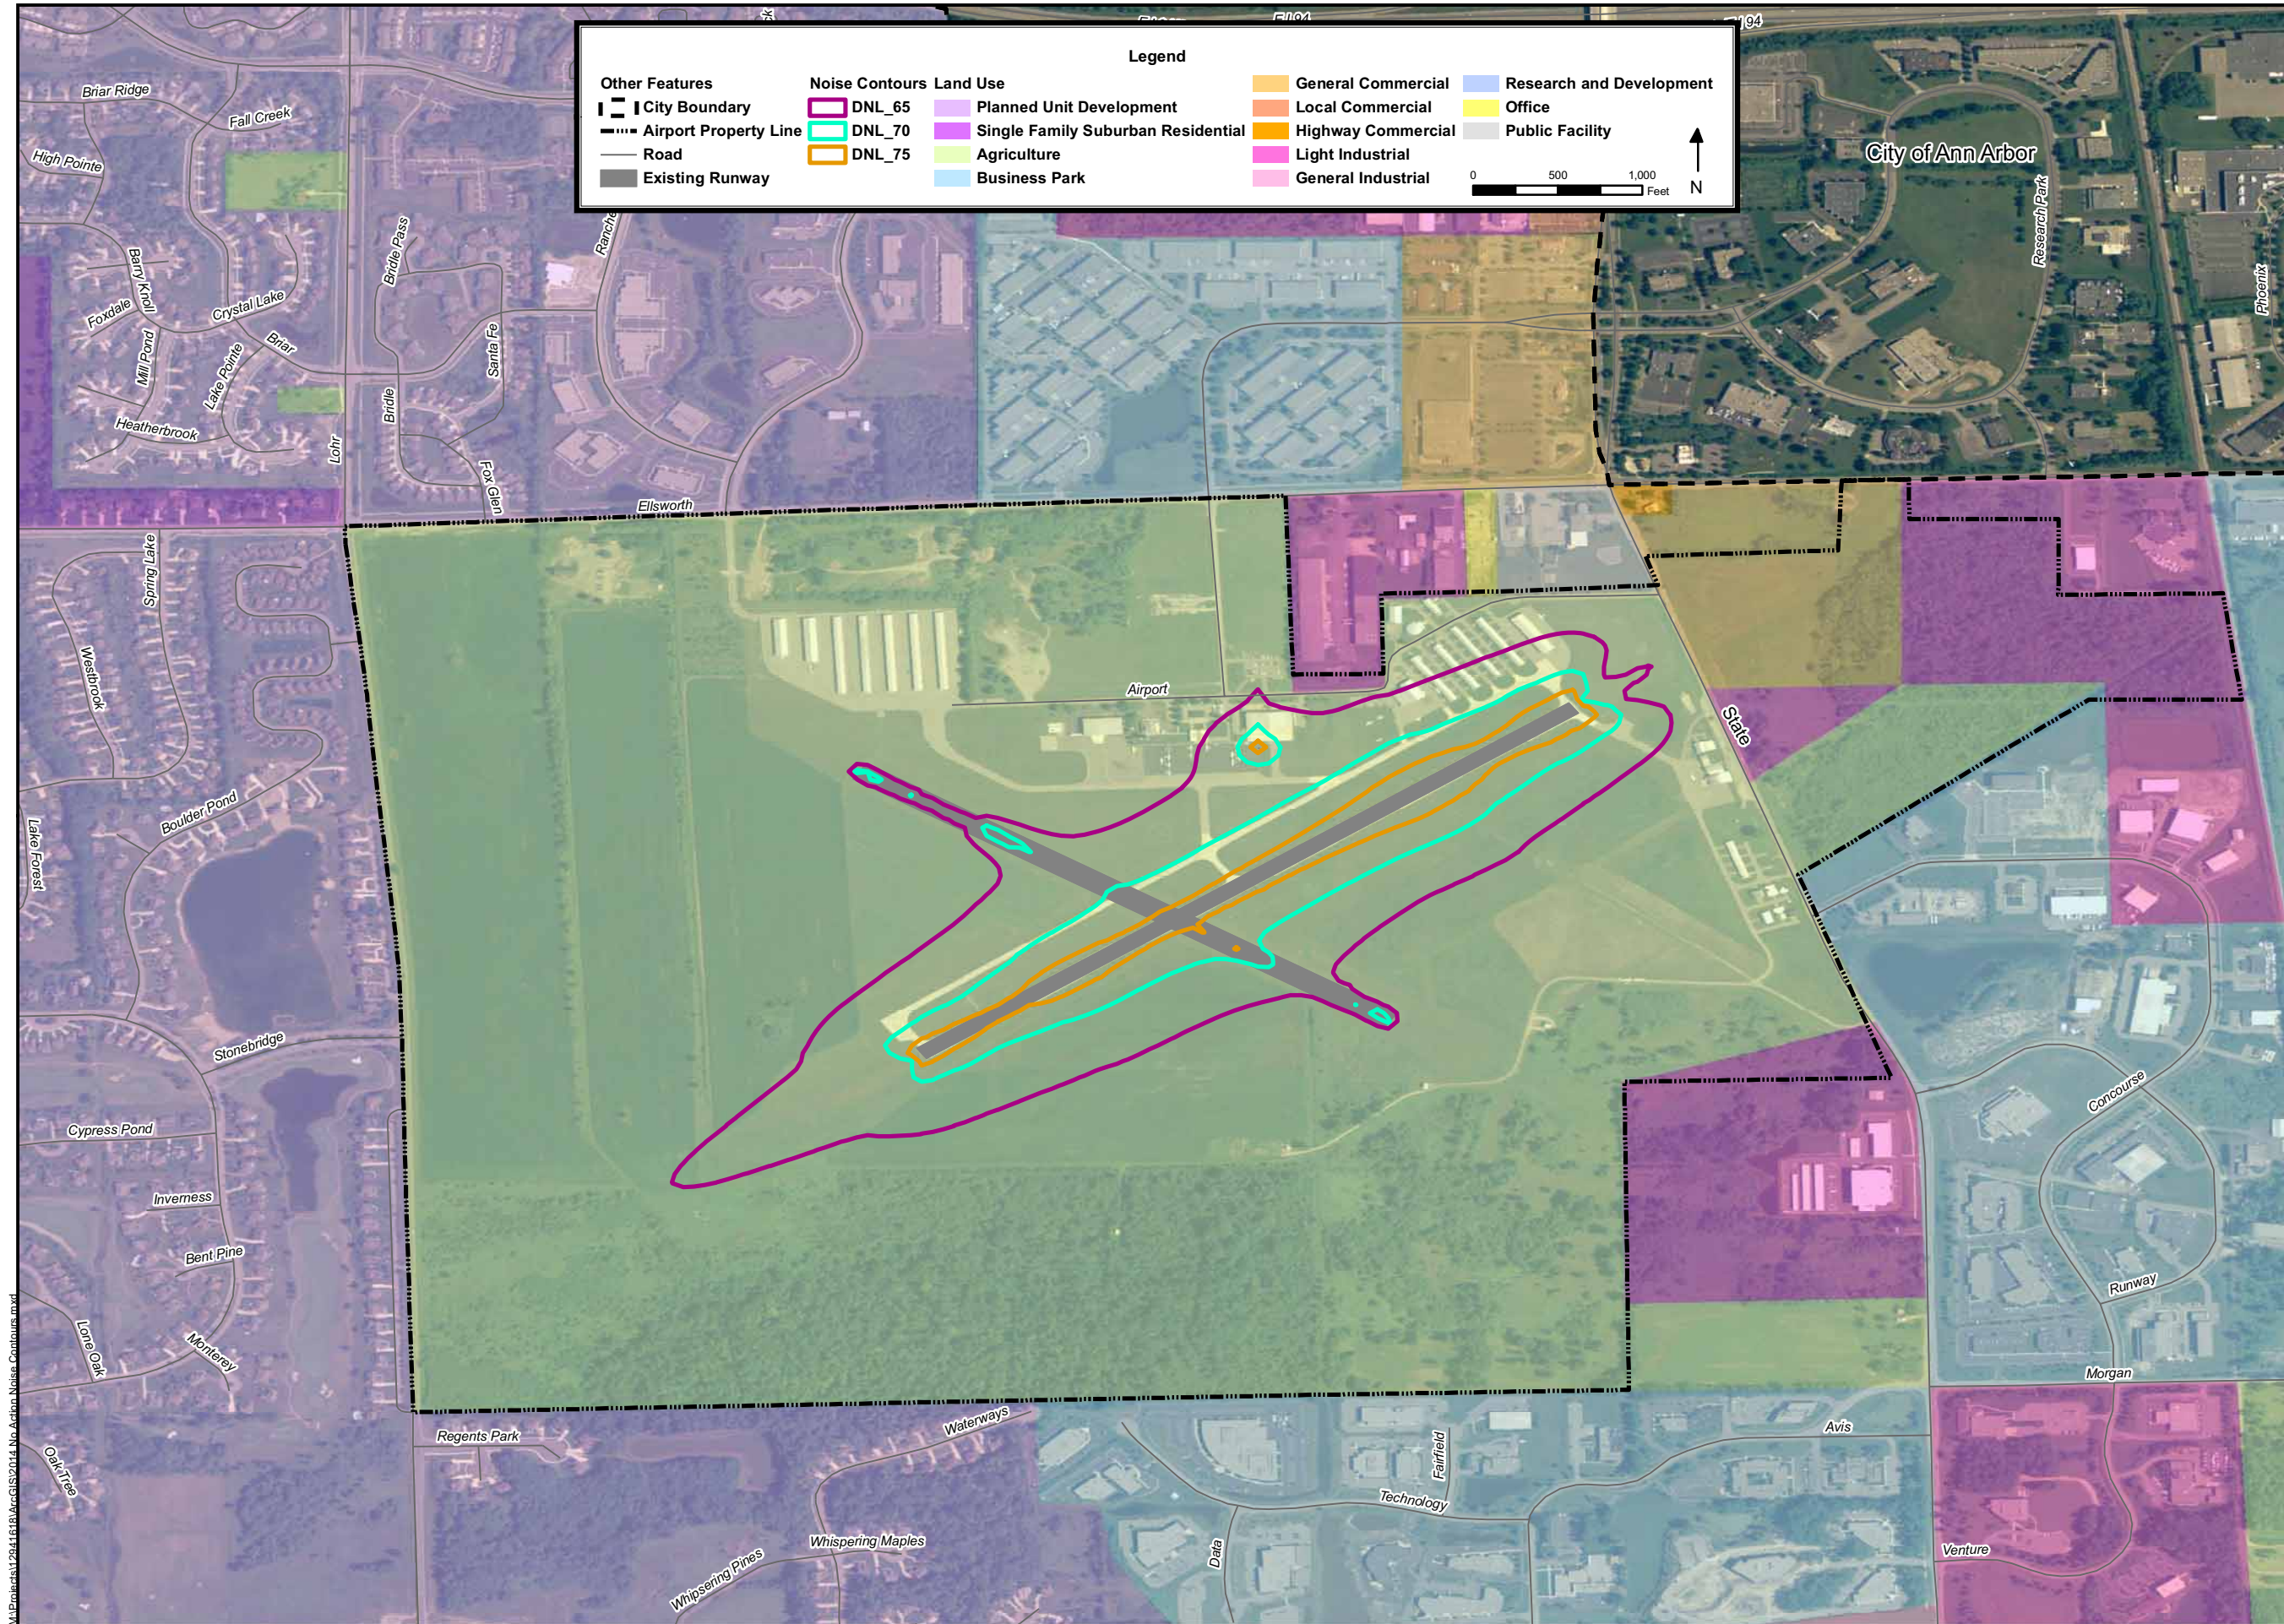

M:\Projects\1294_1618\ArcGIS\2007_Existing Noise Contours.mxd

Ann Arbor Municipal Airport
2009 Existing Noise Contour Map

Figure N-1

Ann Arbor Municipal Airport
2014 Build Noise Contour Map

Figure
N-3

M:\Projects\12014\6181\ArcGIS\2014_NoAction_NoiseContours.mxd

M:\Projects\12041461\MapGIS\2014_NoAction_NoiseContours.mxd

Ann Arbor Municipal Airport
2014 No Action Noise Contour Map

Figure
N-2