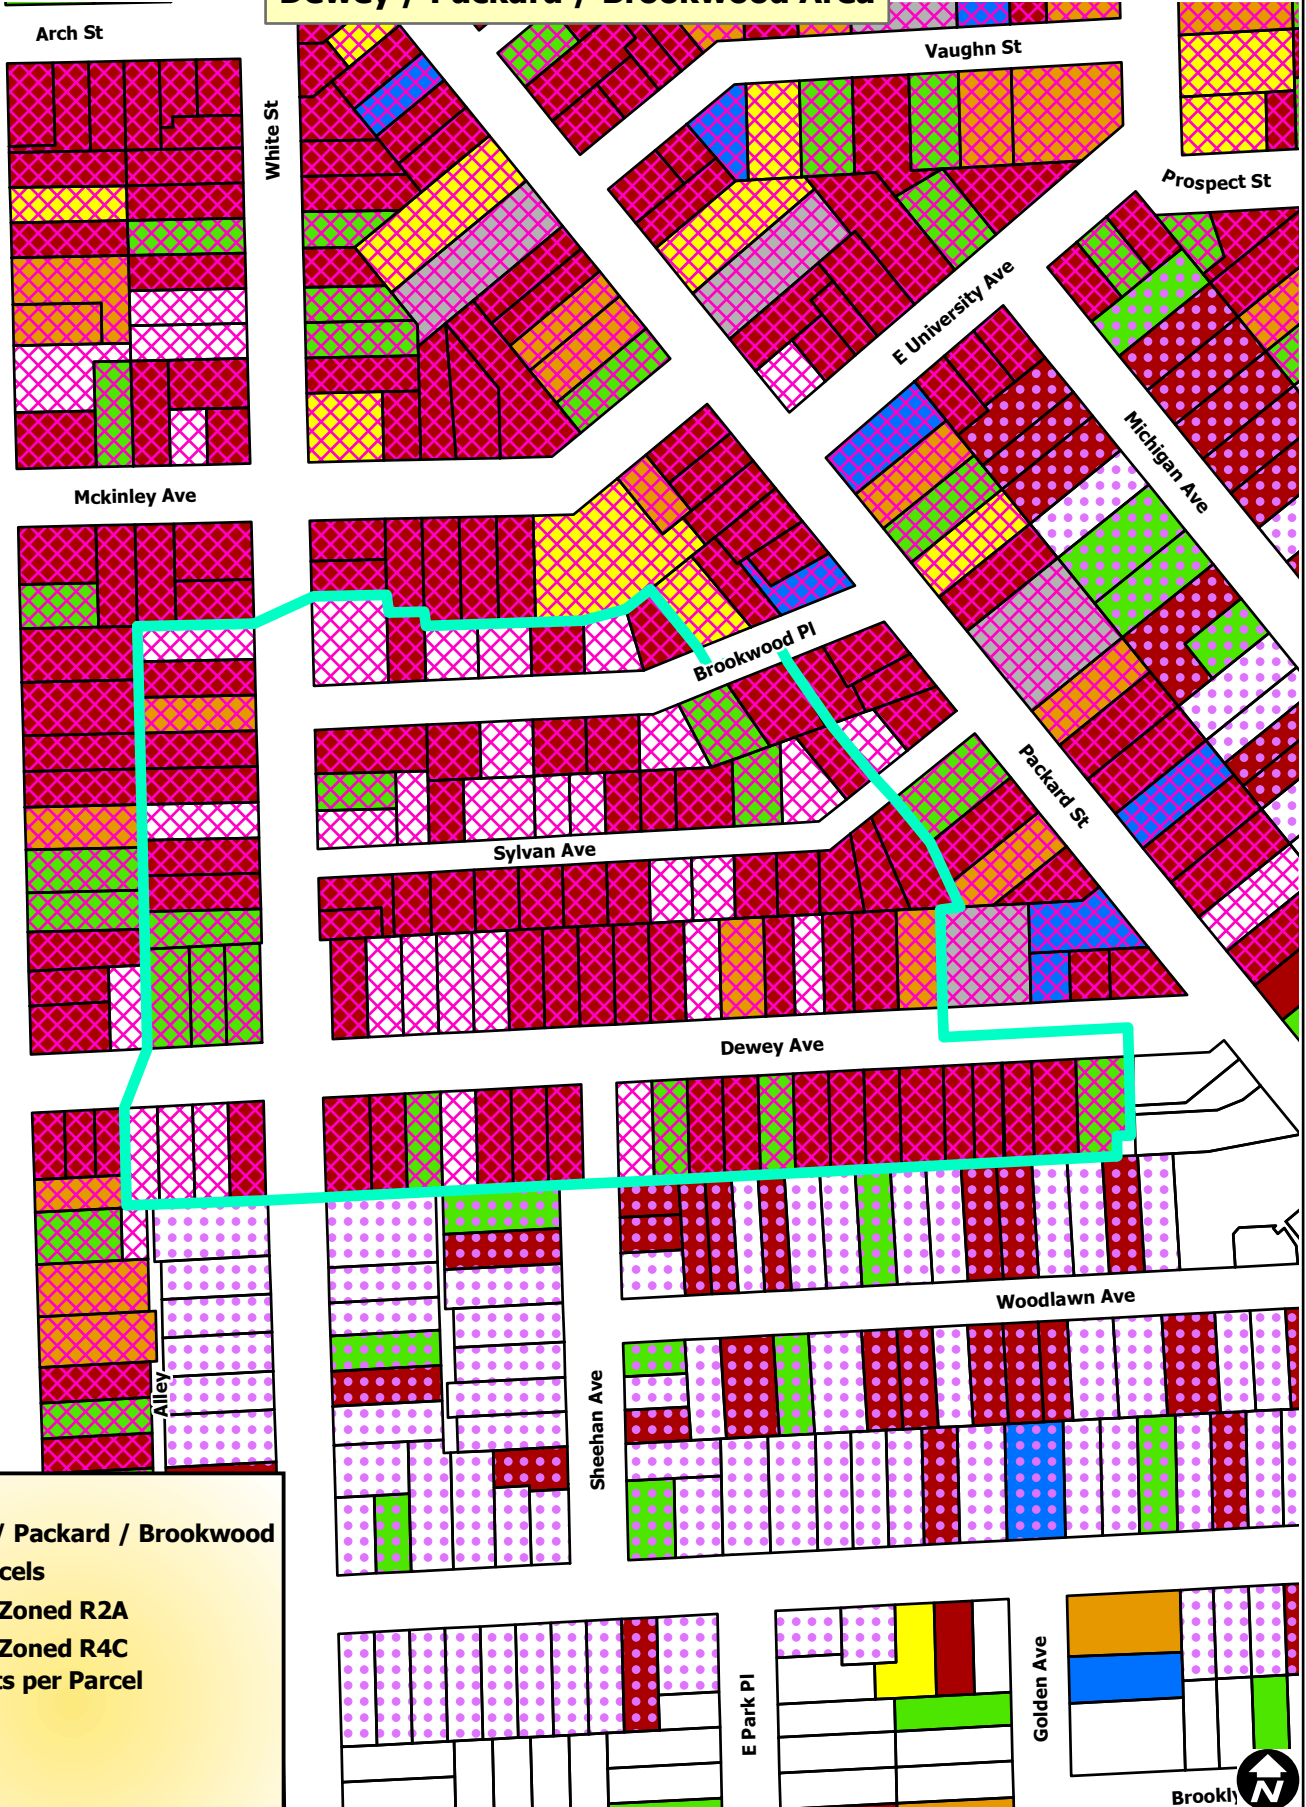

Dewey / Packard / Brookwood Area

Map Legend

- Dewey / Packard / Brookwood
- City Parcels
- Parcels Zoned R2A
- Parcels Zoned R4C

Rental Units per Parcel

- 1
- 2
- 3
- 4
- 5 - 10
- 11 or more