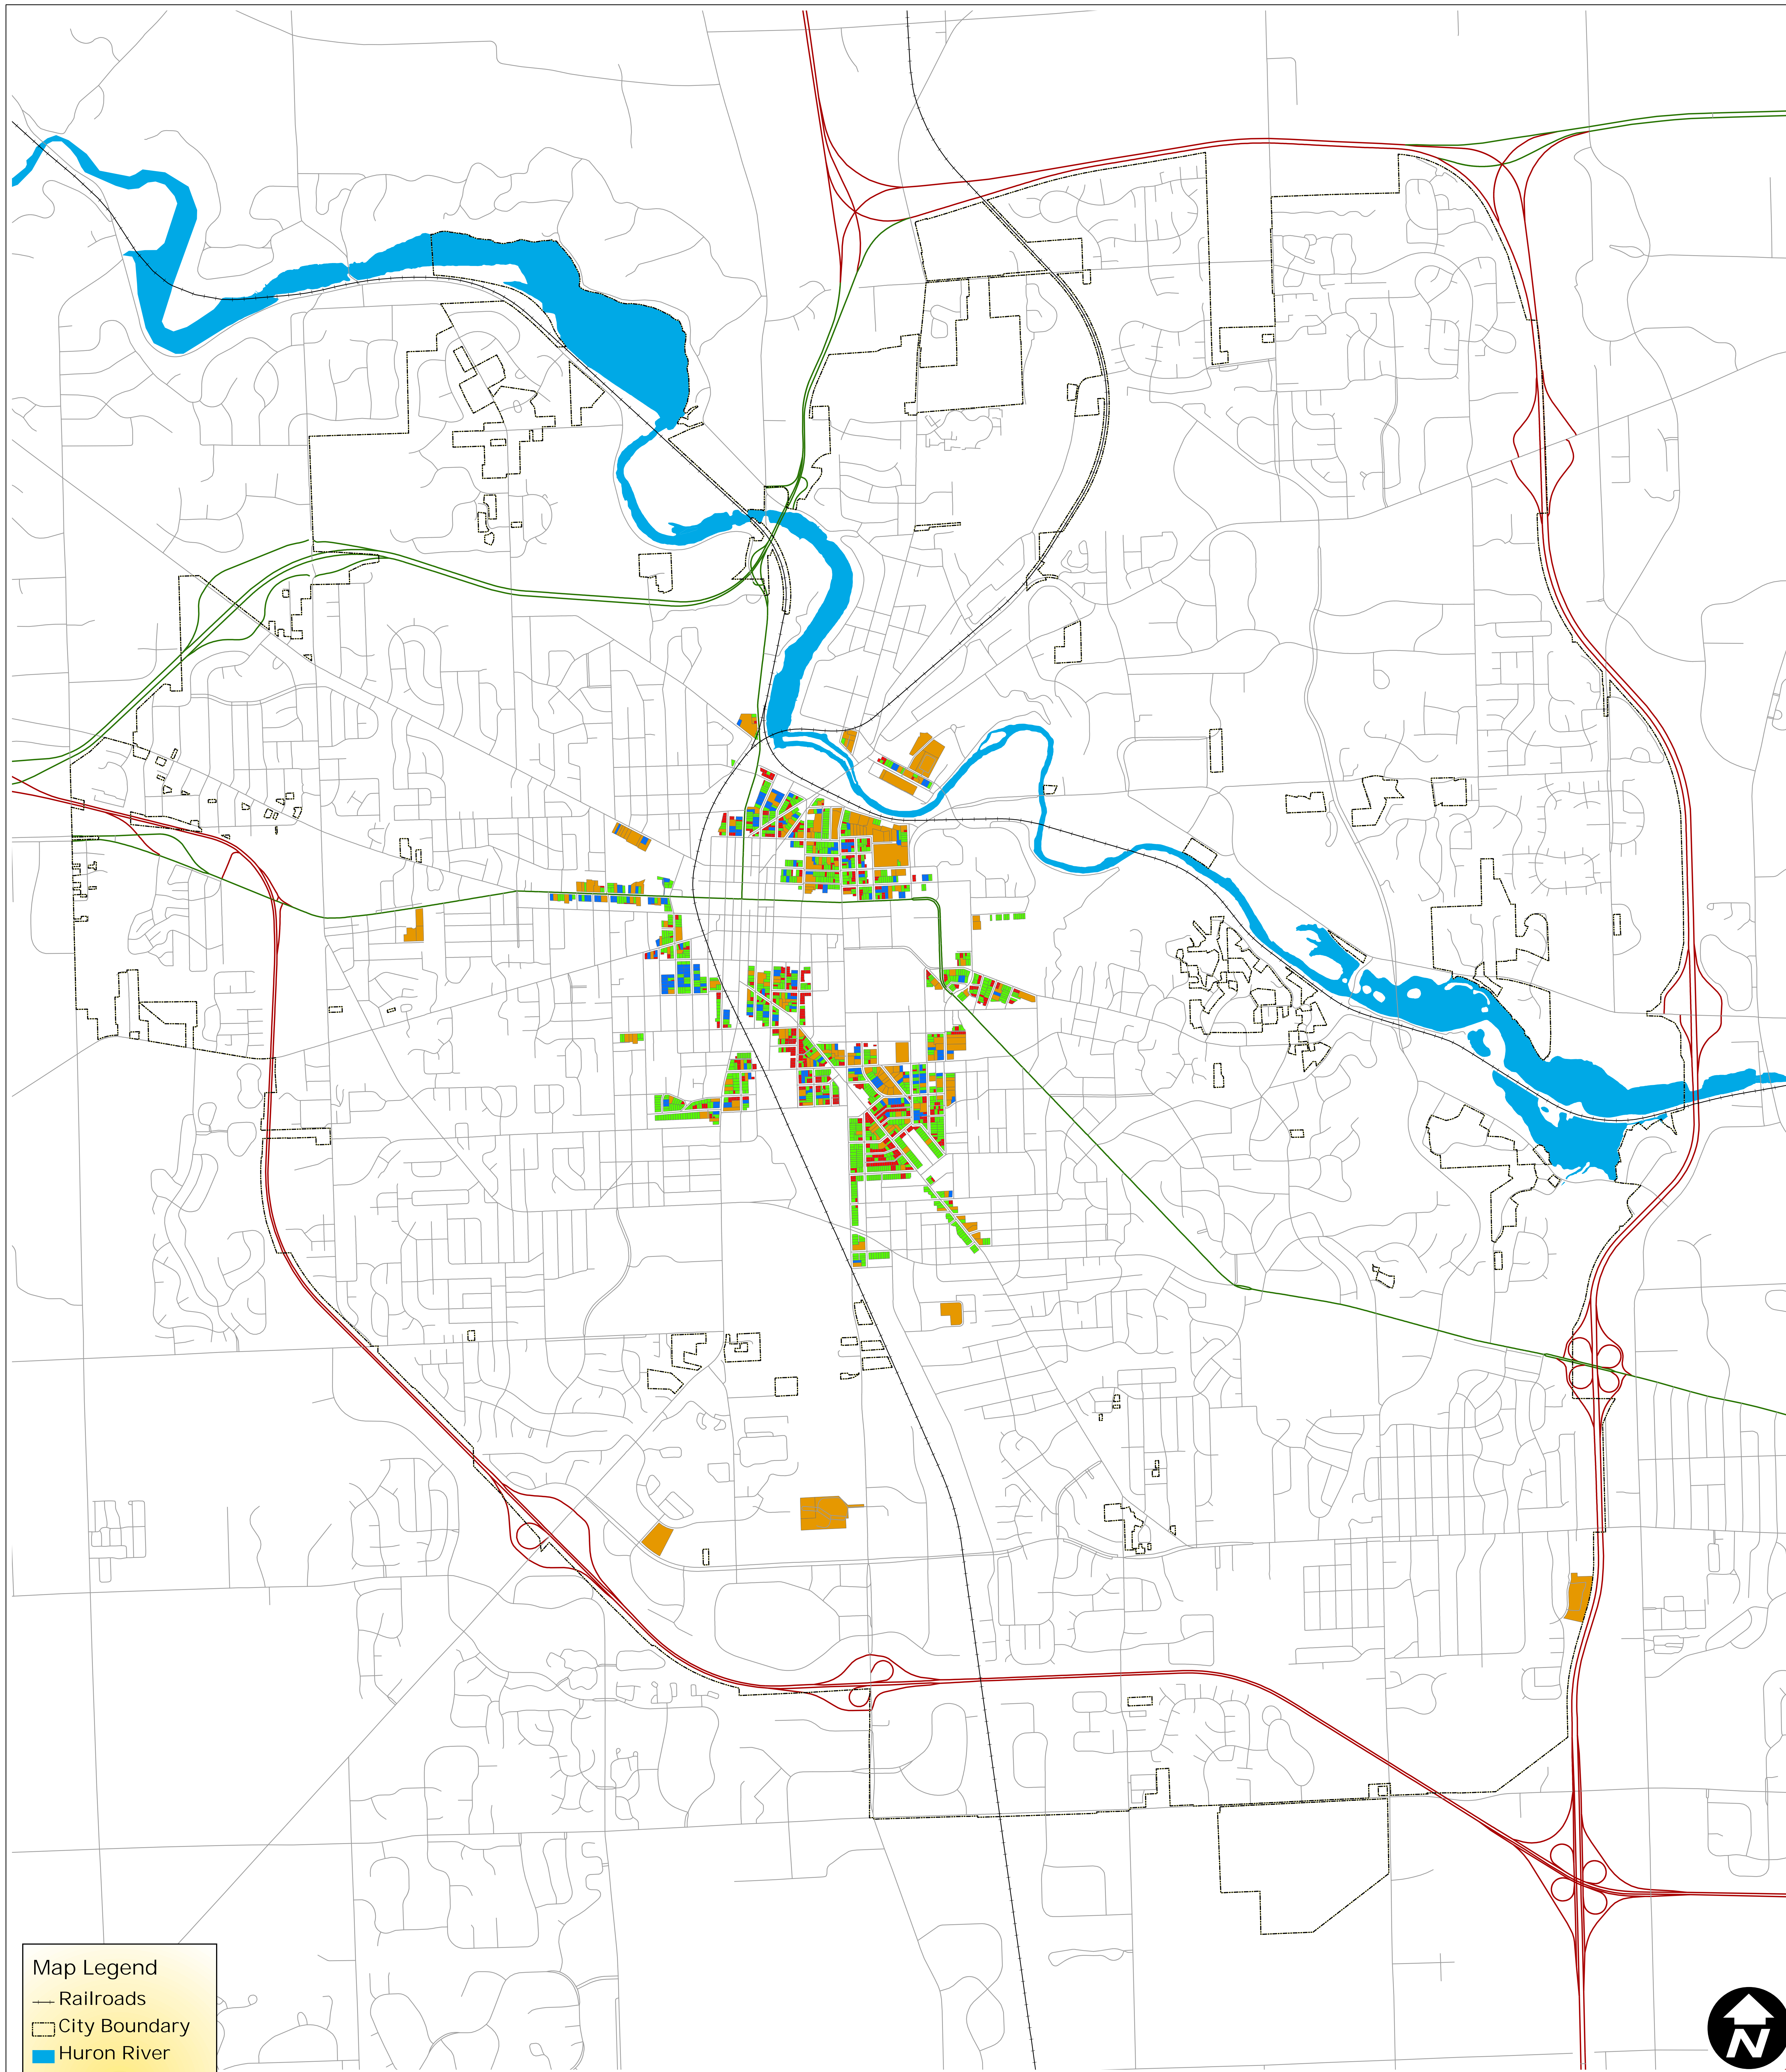

Parcels Zoned R4C by Lot size

Map Legend

- Railroads
- - - City Boundary
- Huron River
- Parcels Zoned R4C

SQ FT

- up to 3999
- 4000-8499
- 8500-9999
- 10000 and up