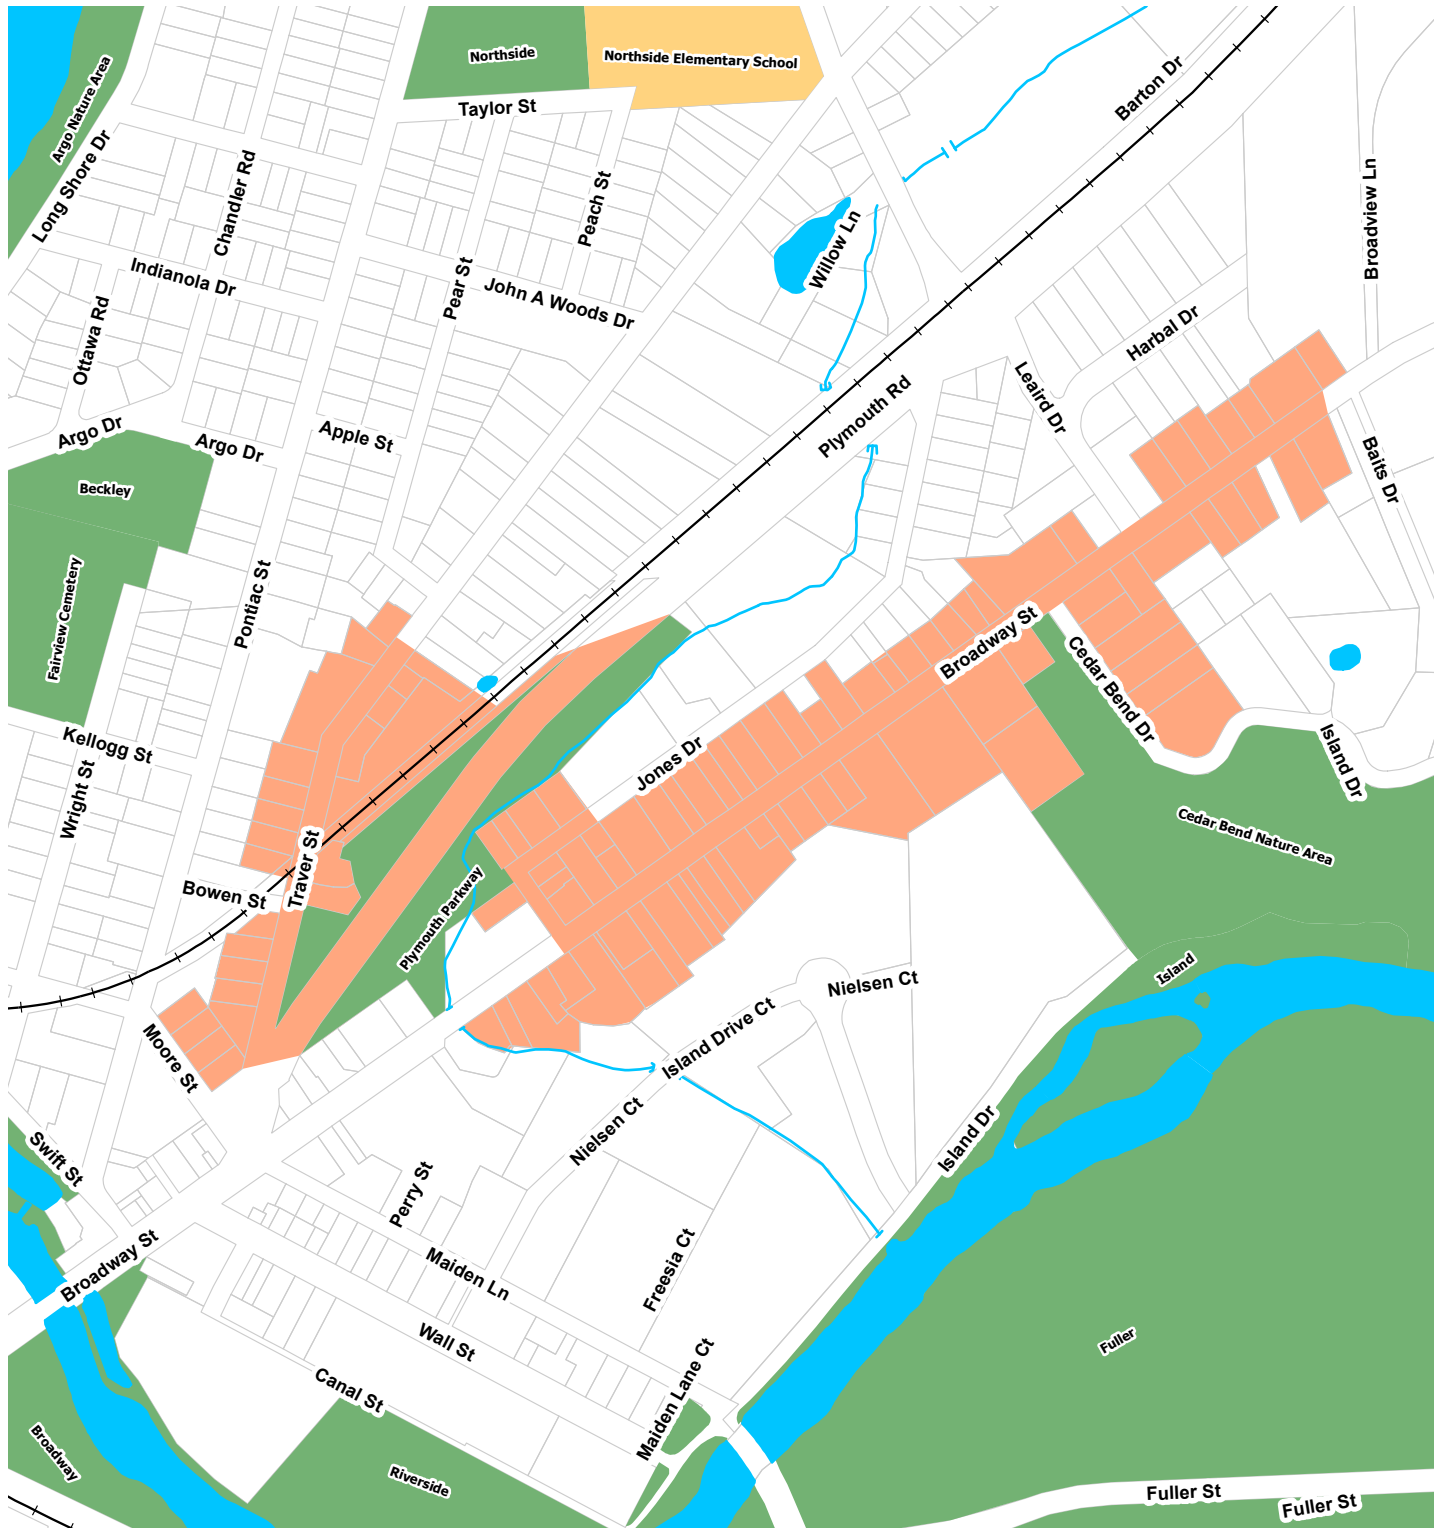

Ann Arbor City Historic District Map

Prepared By: City of Ann Arbor, Community Services, GIS; Assessor's Office maintains parcel data.

Copyright 2008 City of Ann Arbor, Michigan

No part of this product shall be reproduced or transmitted in any form or by any means, electronic or mechanical, for any purpose, without prior written permission from the City of Ann Arbor.

This map complies with National Map Accuracy Standards for mapping at 1 Inch = 100 Feet. The City of Ann Arbor and its mapping contractors assume no legal representation for the content and/or inappropriate use of information represented on this map.

Broadway

Map Printed: April 25, 2008