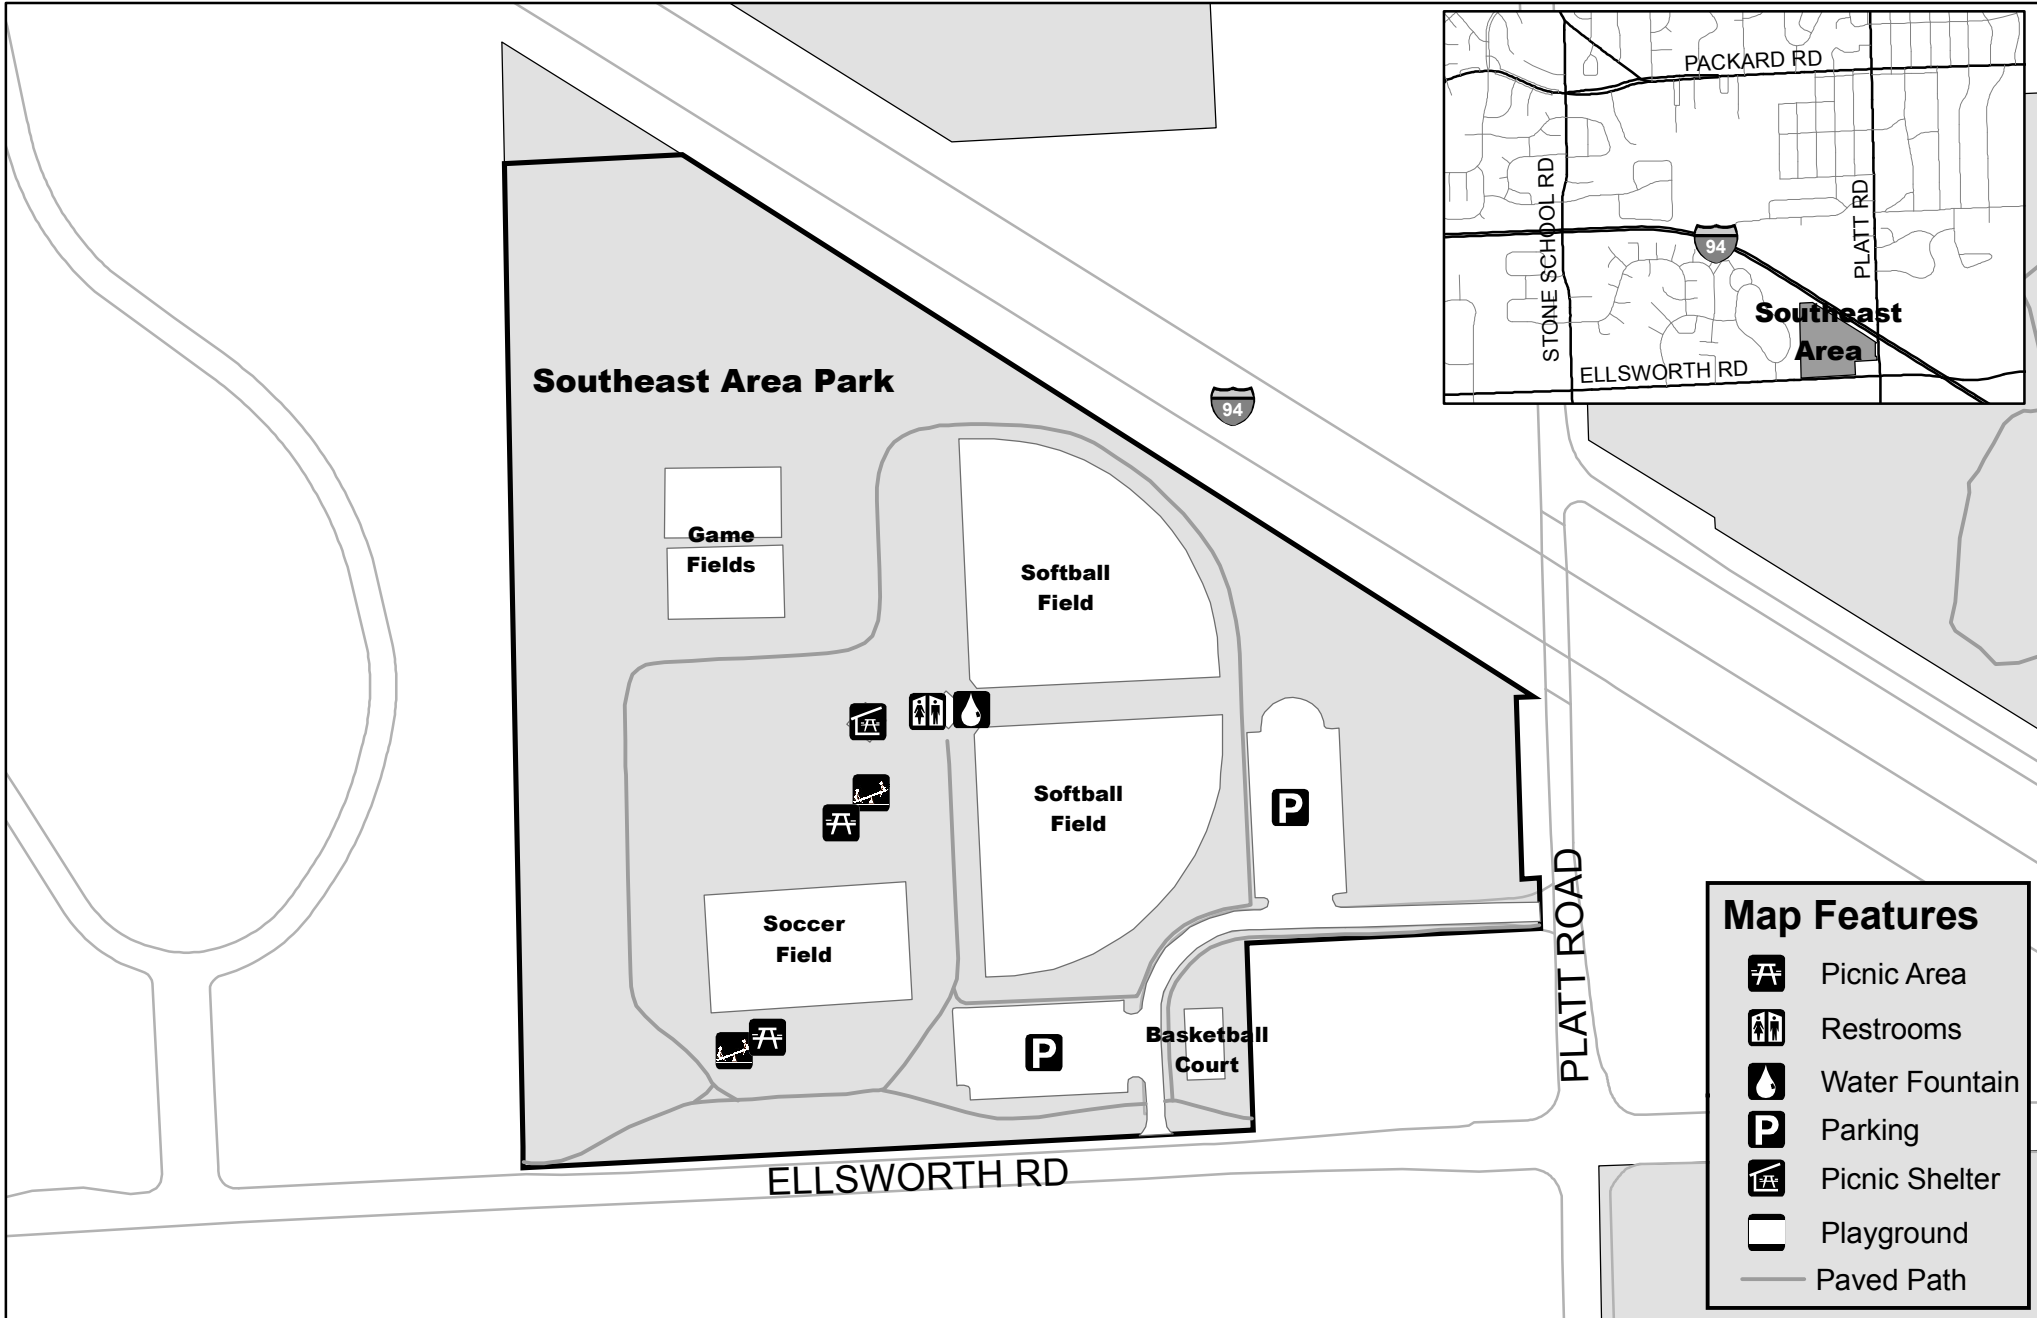

# Southeast Area Park

### Map Features

-  Picnic Area
-  Restrooms
-  Water Fountain
-  Parking
-  Picnic Shelter
-  Playground
-  Paved Path

Prepared By:  
 City of Ann Arbor  
 Community Services GIS  
 October 2, 2005

Copyright 2005 City of Ann Arbor, Michigan

No part of this product shall be reproduced or transmitted in any form or by any means, electronic or mechanical, for any purpose, without prior written permission from the City of Ann Arbor.

This map complies with National Map Accuracy Standards for mapping at 1 Inch = 100 Feet. The City of Ann Arbor and its mapping contractors assume no legal representation for the content and/or inappropriate use of information represented on this map.