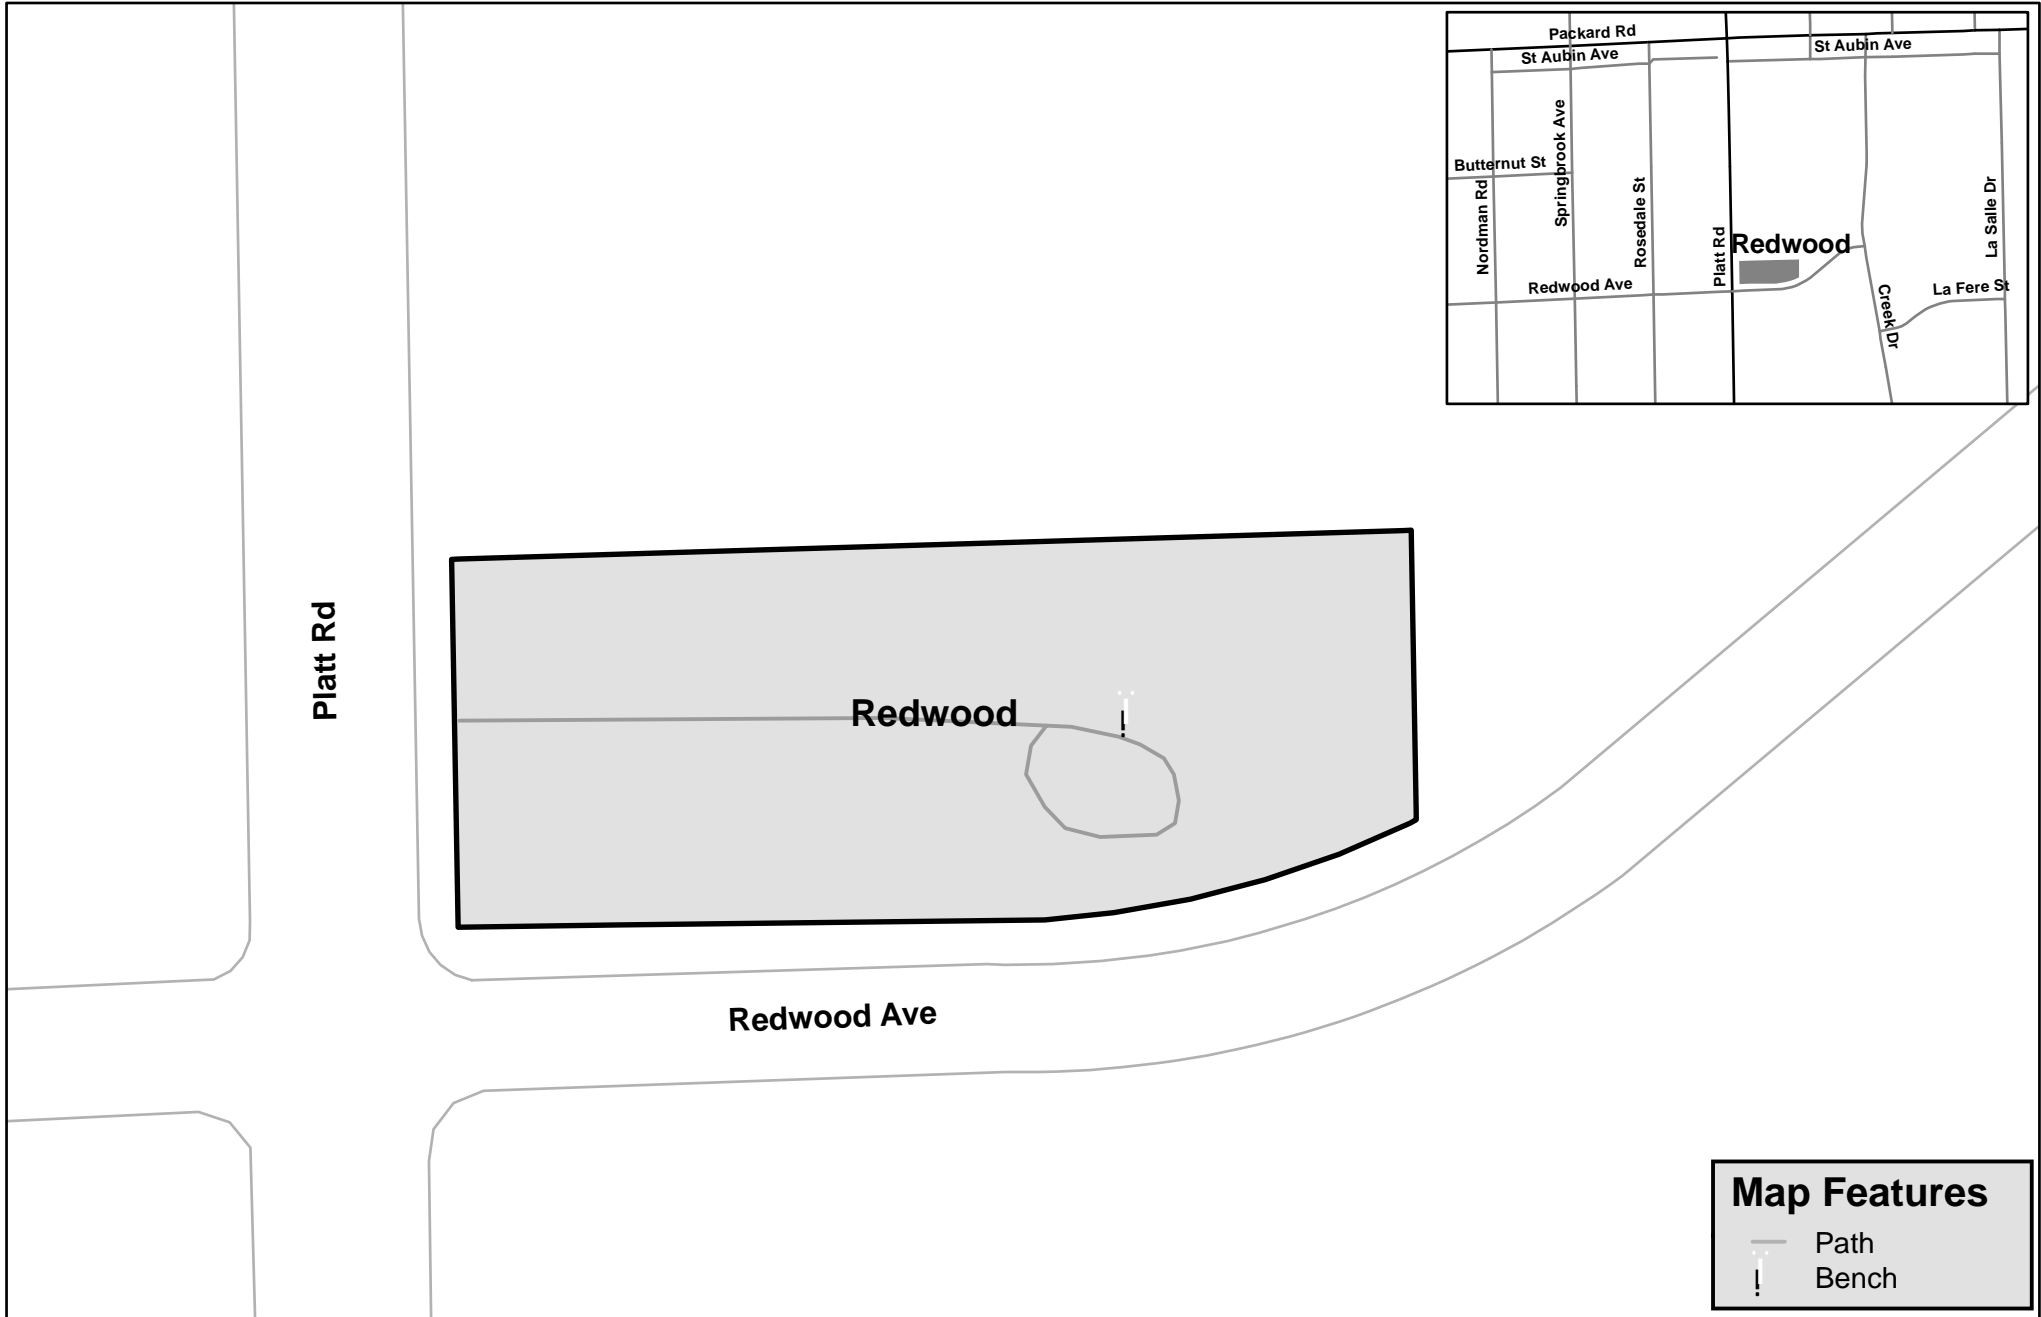

Redwood Park

Map Features

-  Path
-  Bench

Prepared By:
 City of Ann Arbor
 Community Services GIS
 October 22, 2007

Copyright 2007 City of Ann Arbor, Michigan

No part of this product shall be reproduced or transmitted in any form or by any means, electronic or mechanical, for any purpose, without prior written permission from the City of Ann Arbor.

This map complies with National Map Accuracy Standards for mapping at 1 Inch = 100 Feet. The City of Ann Arbor and its mapping contractors assume no legal representation for the content and/or inappropriate use of information represented on this map.