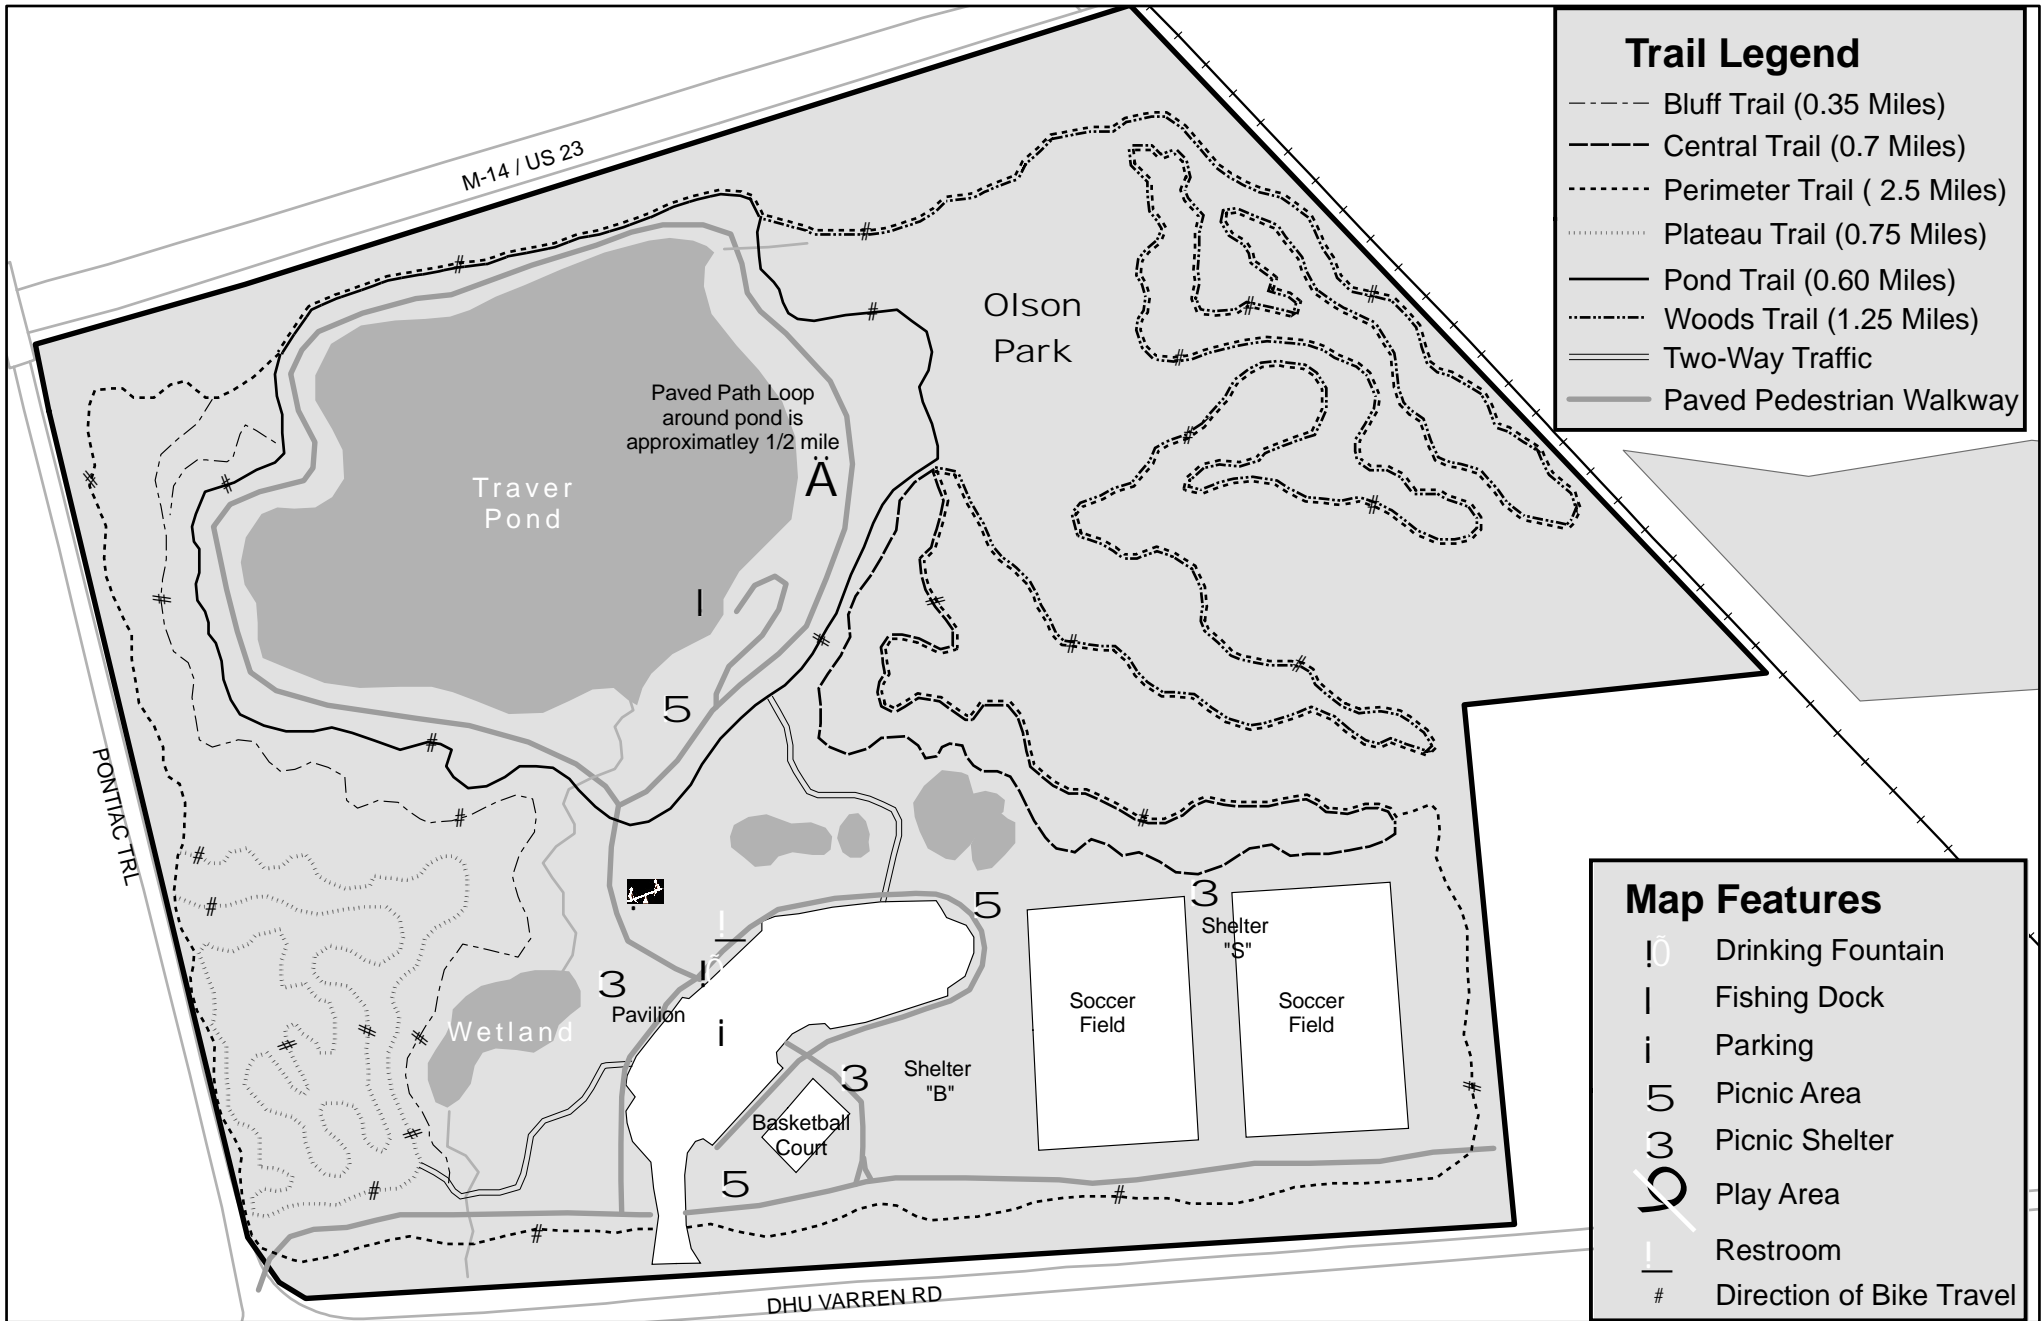

Olson Park

Prepared By:
 City of Ann Arbor
 Community Services GIS
 August 24, 2007

1 inch equals 250 feet

Copyright 2007 City of Ann Arbor, Michigan

No part of this product shall be reproduced or transmitted in any form or by any means, electronic or mechanical, for any purpose, without prior written permission from the City of Ann Arbor.

This map complies with National Map Accuracy Standards for mapping at 1 Inch = 100 Feet. The City of Ann Arbor and its mapping contractors assume no legal representation for the content and/or inappropriate use of information represented on this map.