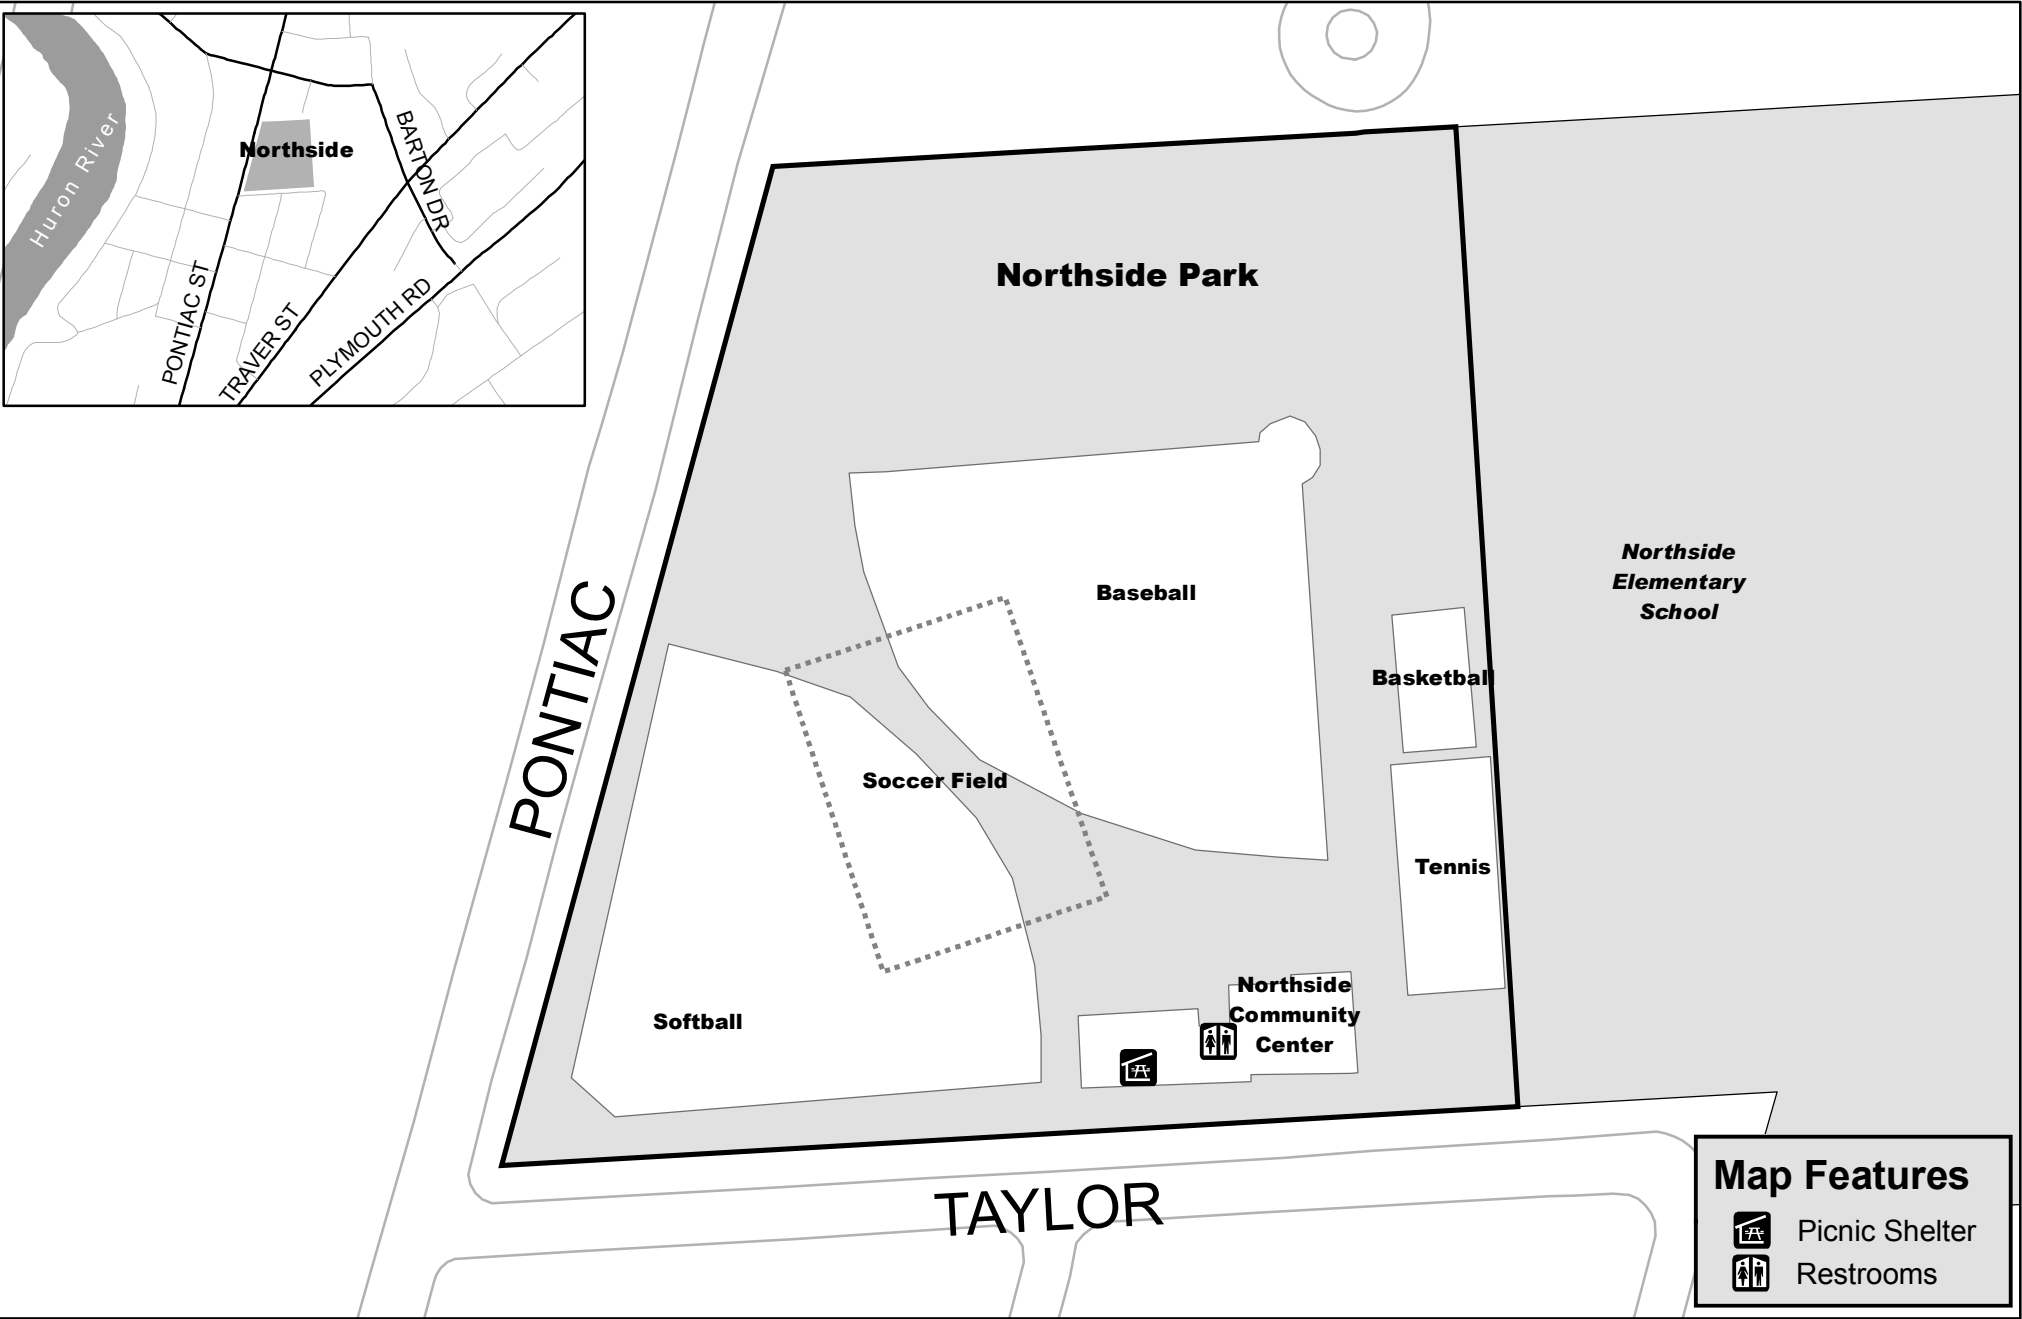

Northside Park

Map Features

- Picnic Shelter
- Restrooms

Prepared By:
 City of Ann Arbor
 Community Services GIS
 October 18, 2005

Copyright 2005 City of Ann Arbor, Michigan

No part of this product shall be reproduced or transmitted in any form or by any means, electronic or mechanical, for any purpose, without prior written permission from the City of Ann Arbor.

This map complies with National Map Accuracy Standards for mapping at 1 Inch = 100 Feet. The City of Ann Arbor and its mapping contractors assume no legal representation for the content and/or inappropriate use of information represented on this map.