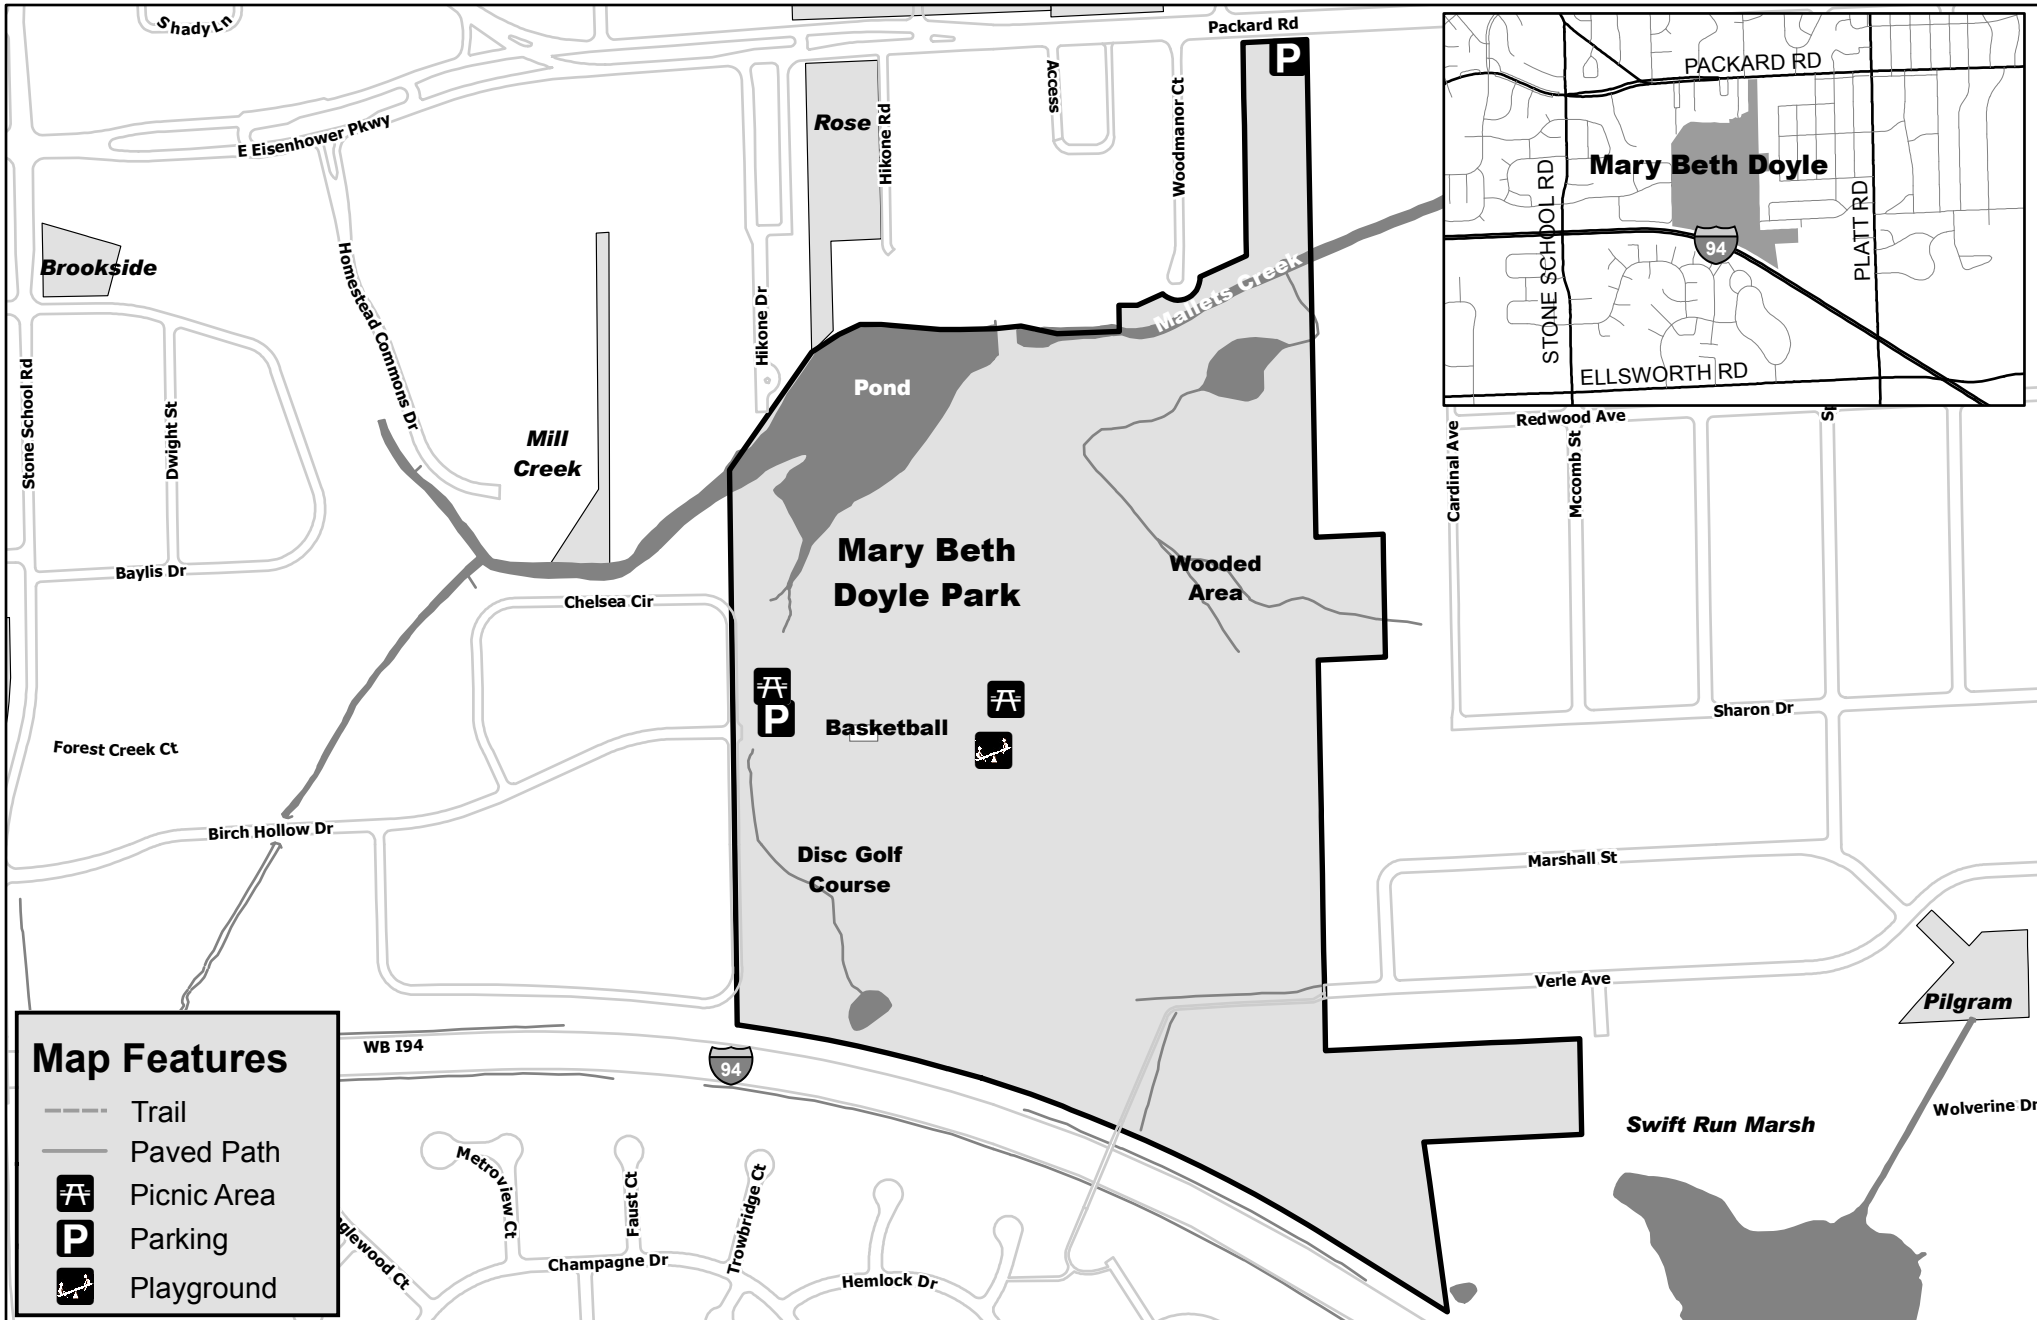

# Mary Beth Doyle Park

Prepared By:  
 City of Ann Arbor  
 Community Services GIS  
 February 14th, 2008

Copyright 2008 City of Ann Arbor, Michigan

No part of this product shall be reproduced or transmitted in any form or by any means, electronic or mechanical, for any purpose, without prior written permission from the City of Ann Arbor.

This map complies with National Map Accuracy Standards for mapping at 1 Inch = 100 Feet. The City of Ann Arbor and its mapping contractors assume no legal representation for the content and/or inappropriate use of information represented on this map.