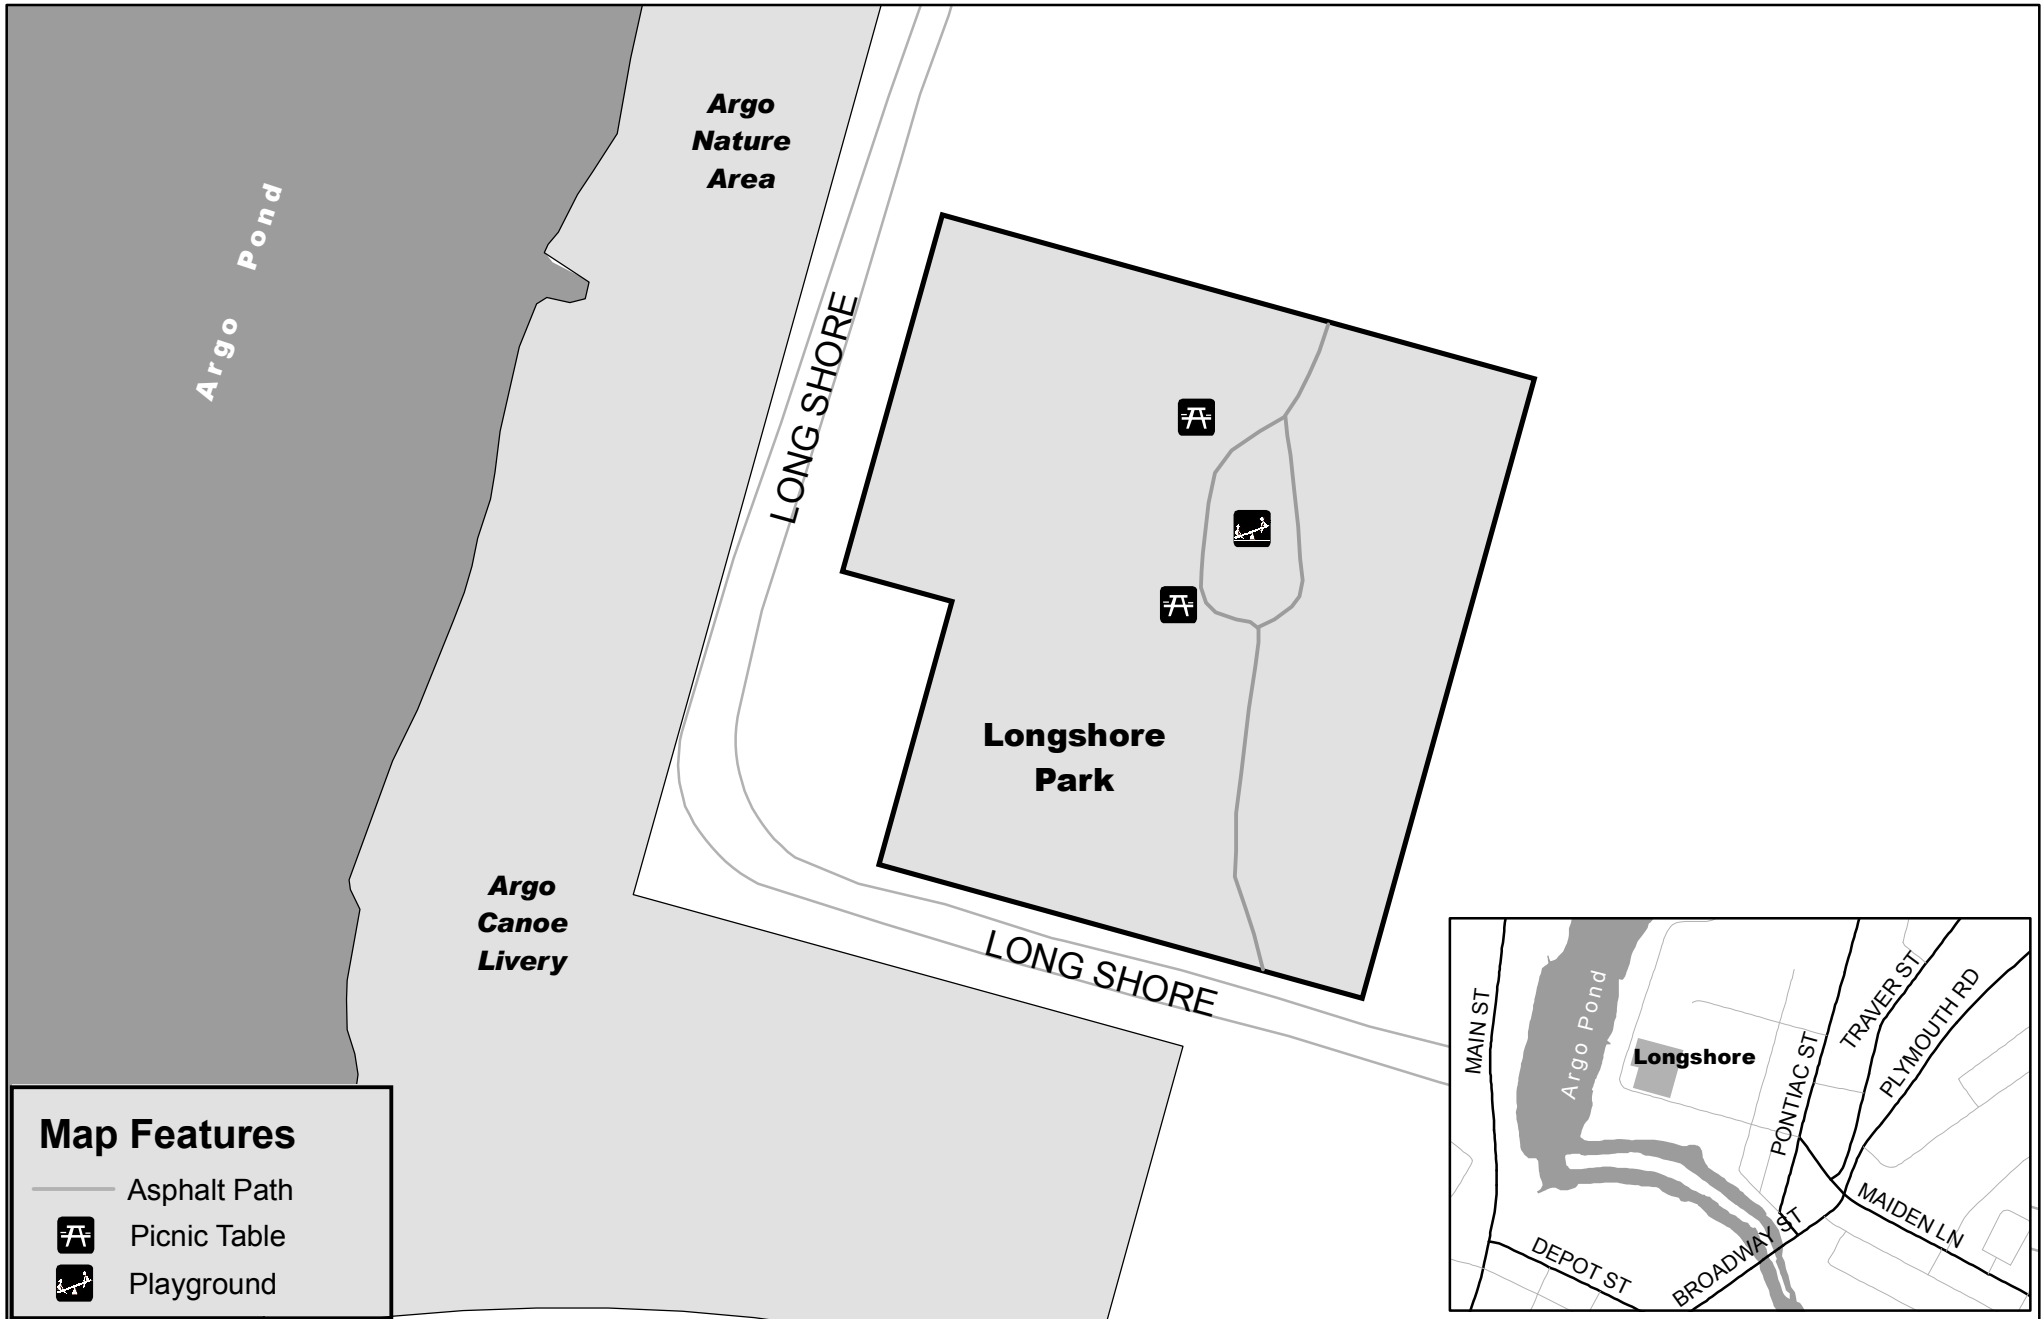

Longshore Park

Map Features

-  Asphalt Path
-  Picnic Table
-  Playground

Prepared By:
 City of Ann Arbor
 Community Services GIS
 October 18, 2005

Copyright 2005 City of Ann Arbor, Michigan

No part of this product shall be reproduced or transmitted in any form or by any means, electronic or mechanical, for any purpose, without prior written permission from the City of Ann Arbor.

This map complies with National Map Accuracy Standards for mapping at 1 Inch = 100 Feet. The City of Ann Arbor and its mapping contractors assume no legal representation for the content and/or inappropriate use of information represented on this map.