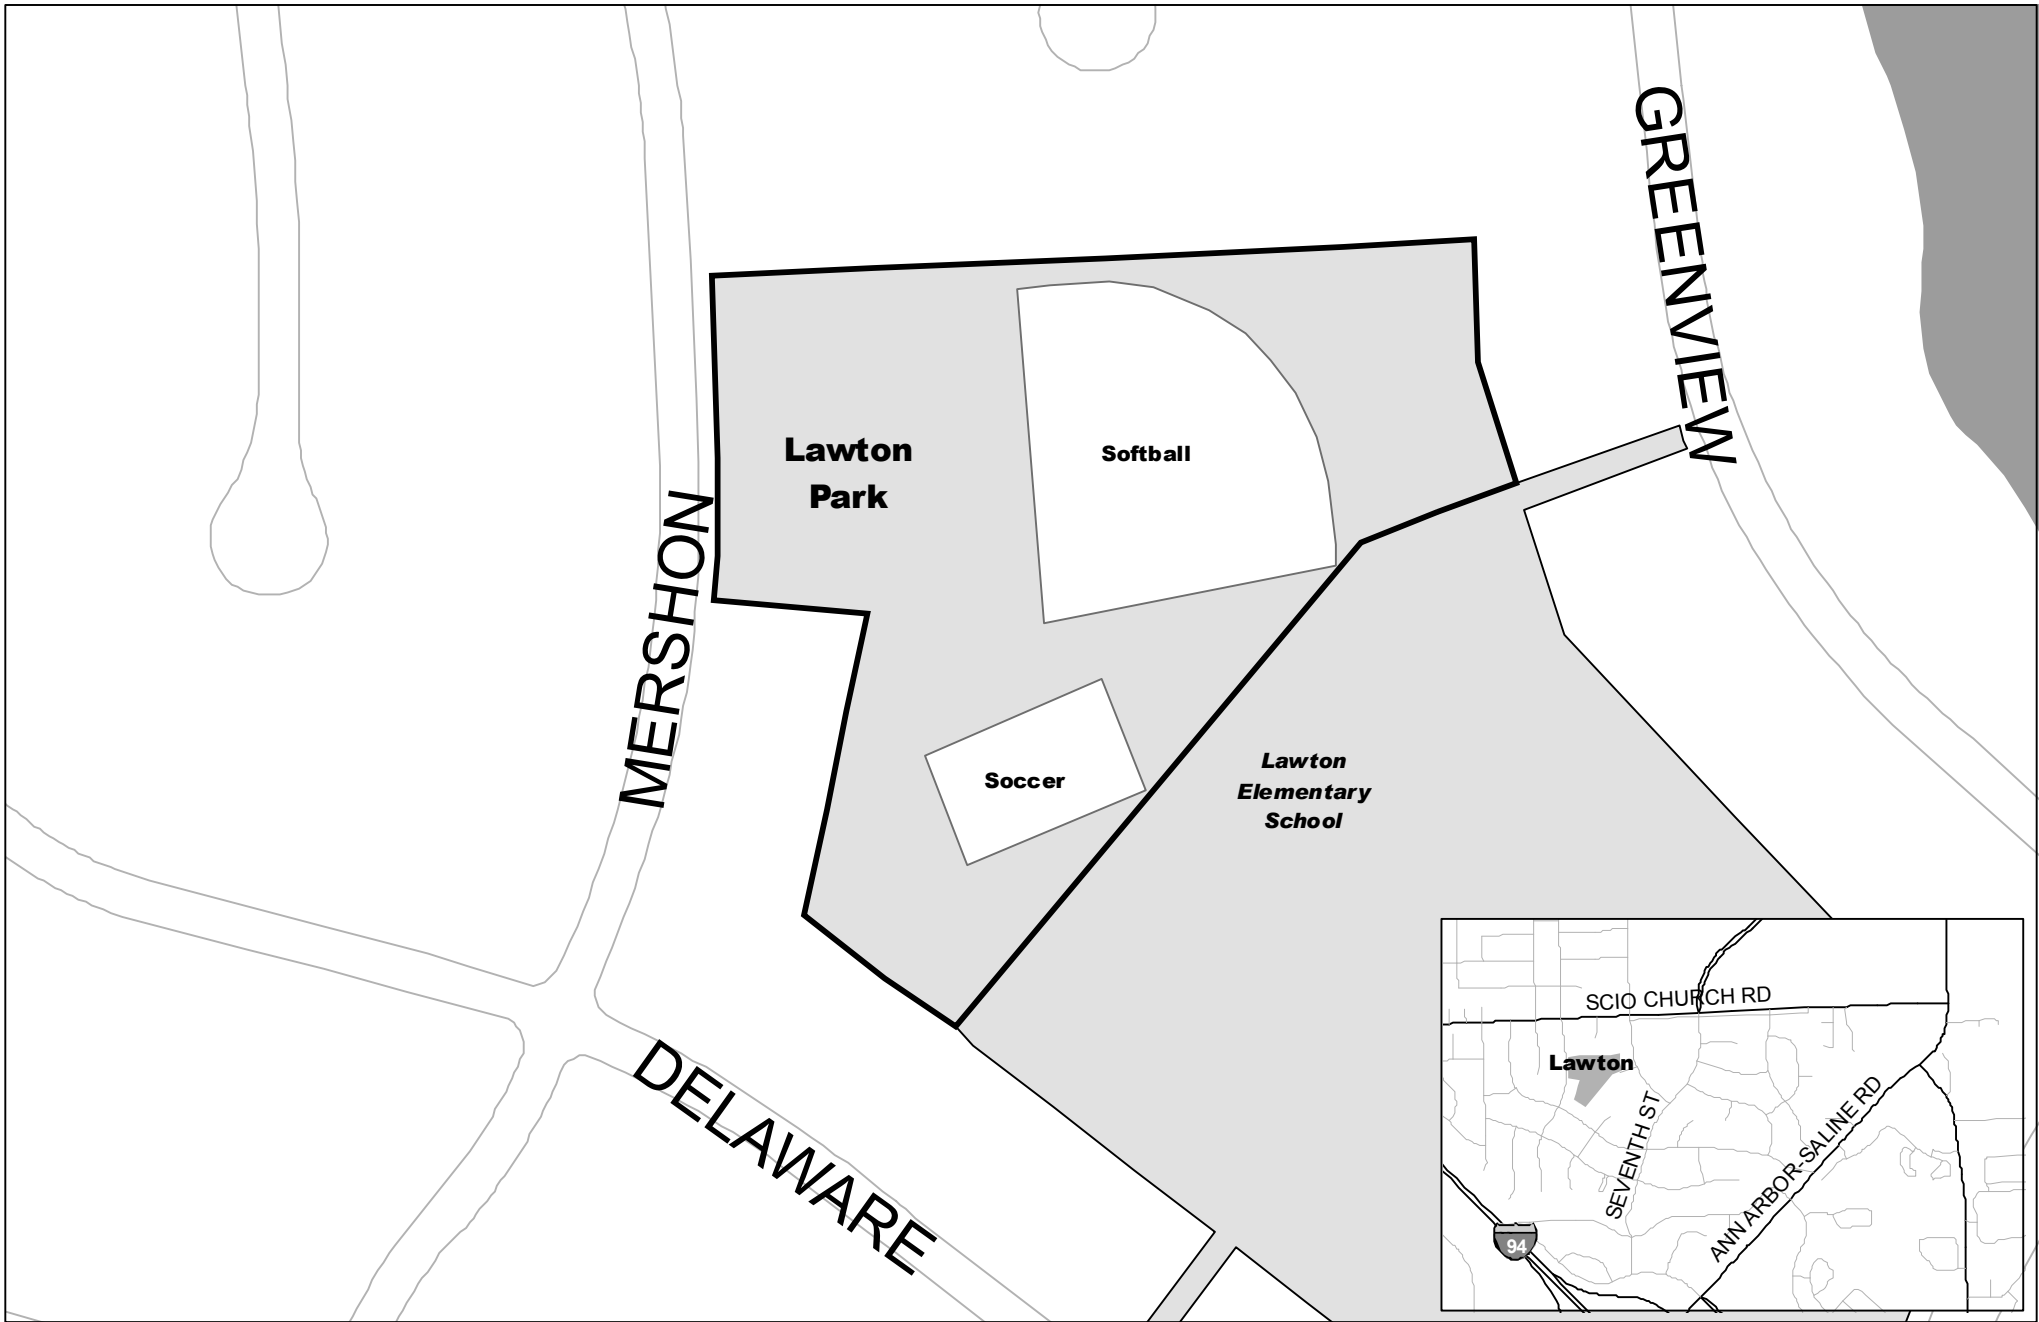

# Lawton Park

Prepared By:  
City of Ann Arbor  
Community Services GIS  
October 18, 2005

1 inch equals 150 feet

Copyright 2005 City of Ann Arbor, Michigan

No part of this product shall be reproduced or transmitted in any form or by any means, electronic or mechanical, for any purpose, without prior written permission from the City of Ann Arbor.

This map complies with National Map Accuracy Standards for mapping at 1 Inch = 100 Feet. The City of Ann Arbor and its mapping contractors assume no legal representation for the content and/or inappropriate use of information represented on this map.