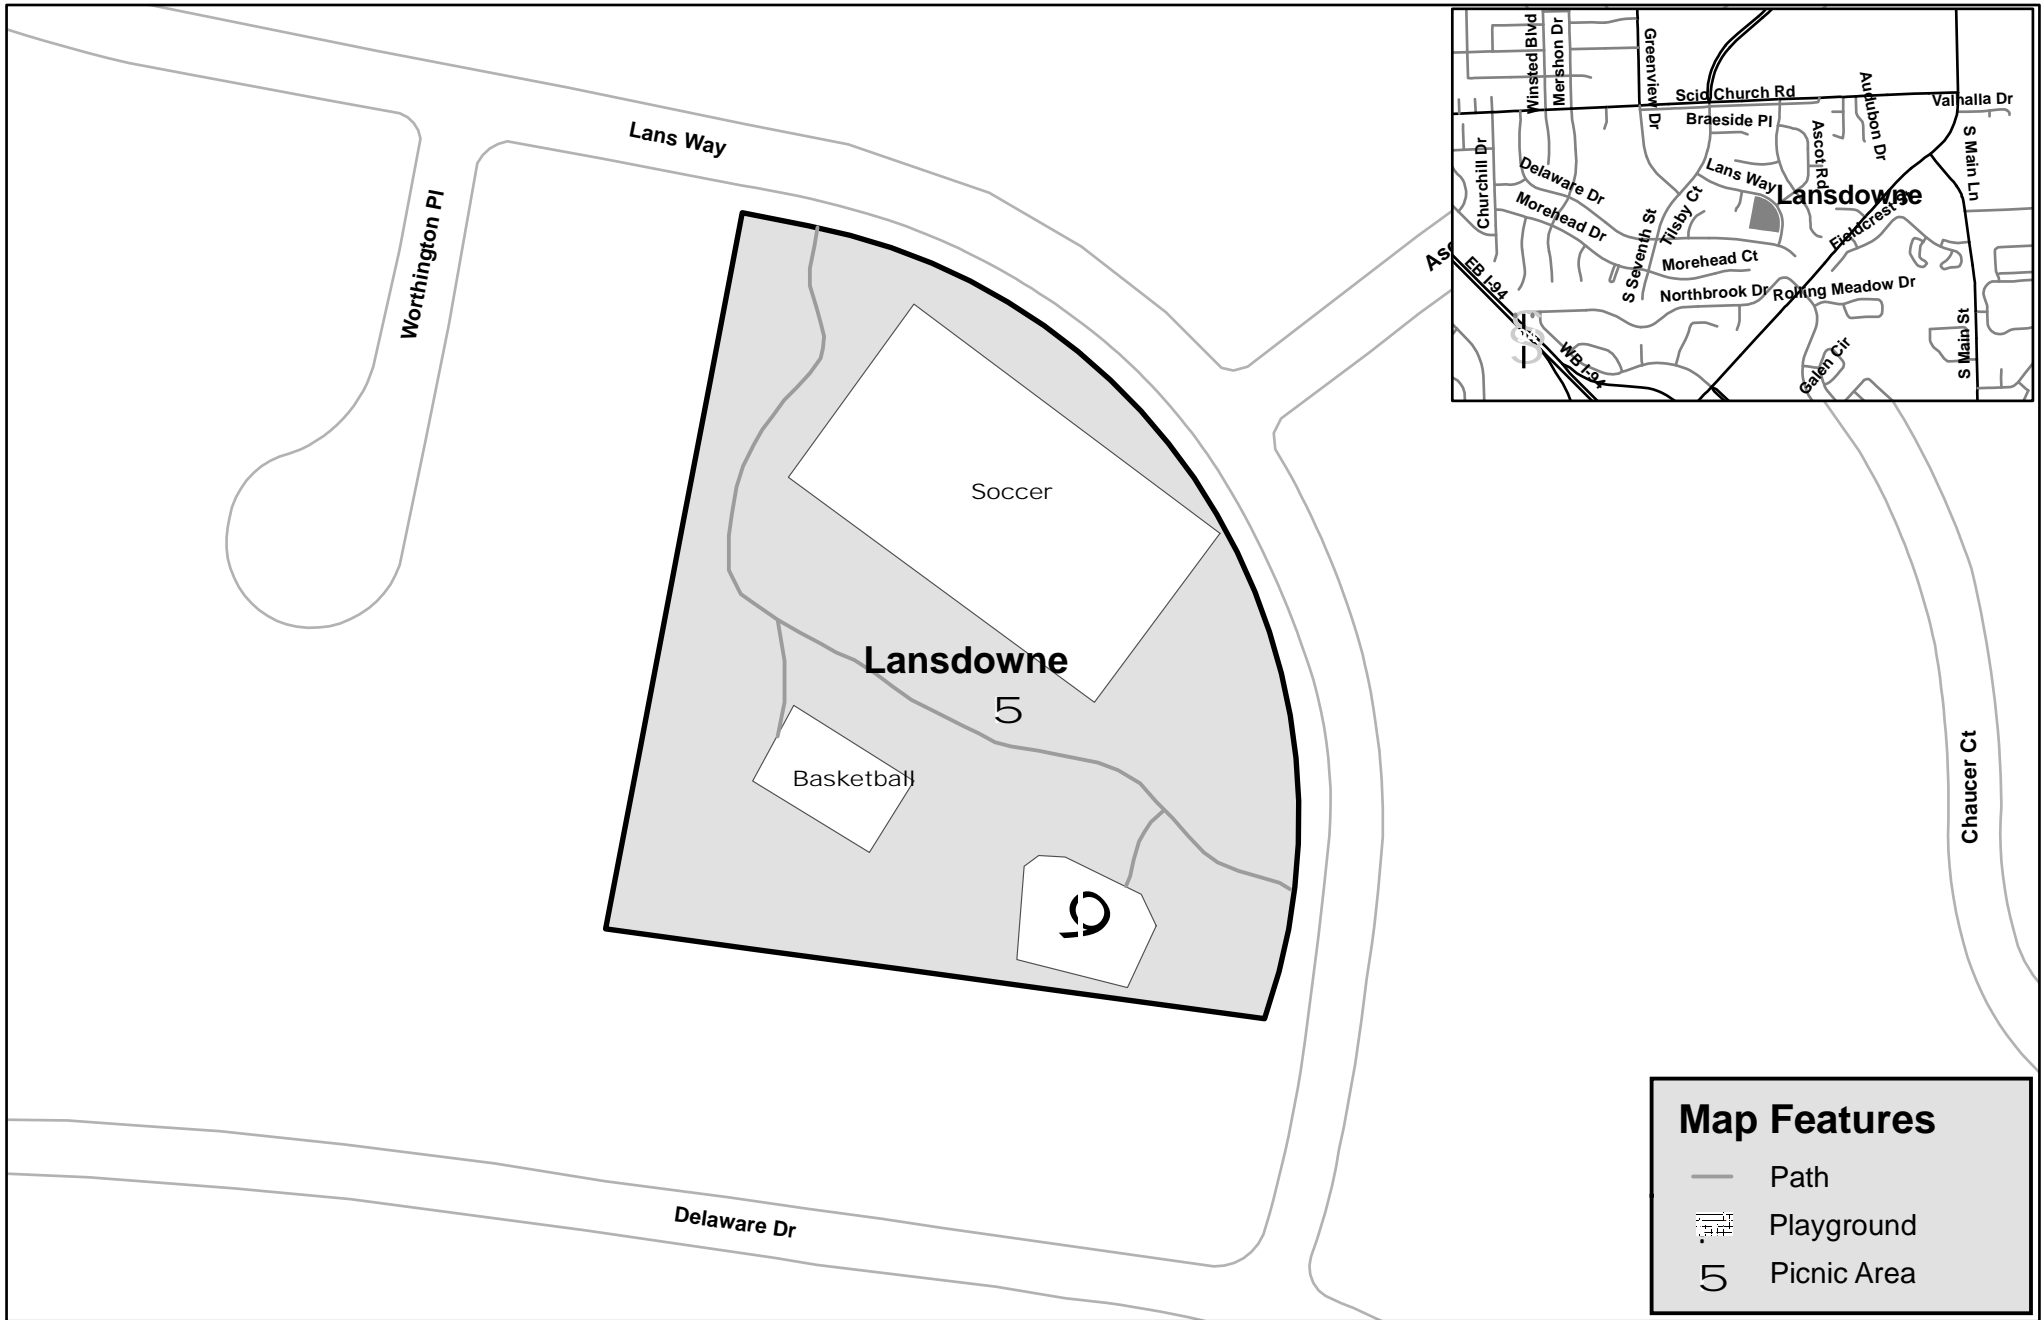

# Lansdowne Park

Prepared By:  
 City of Ann Arbor  
 Community Services GIS  
 October 22, 2007

Copyright 2007 City of Ann Arbor, Michigan

No part of this product shall be reproduced or transmitted in any form or by any means, electronic or mechanical, for any purpose, without prior written permission from the City of Ann Arbor.

This map complies with National Map Accuracy Standards for mapping at 1 Inch = 100 Feet. The City of Ann Arbor and its mapping contractors assume no legal representation for the content and/or inappropriate use of information represented on this map.