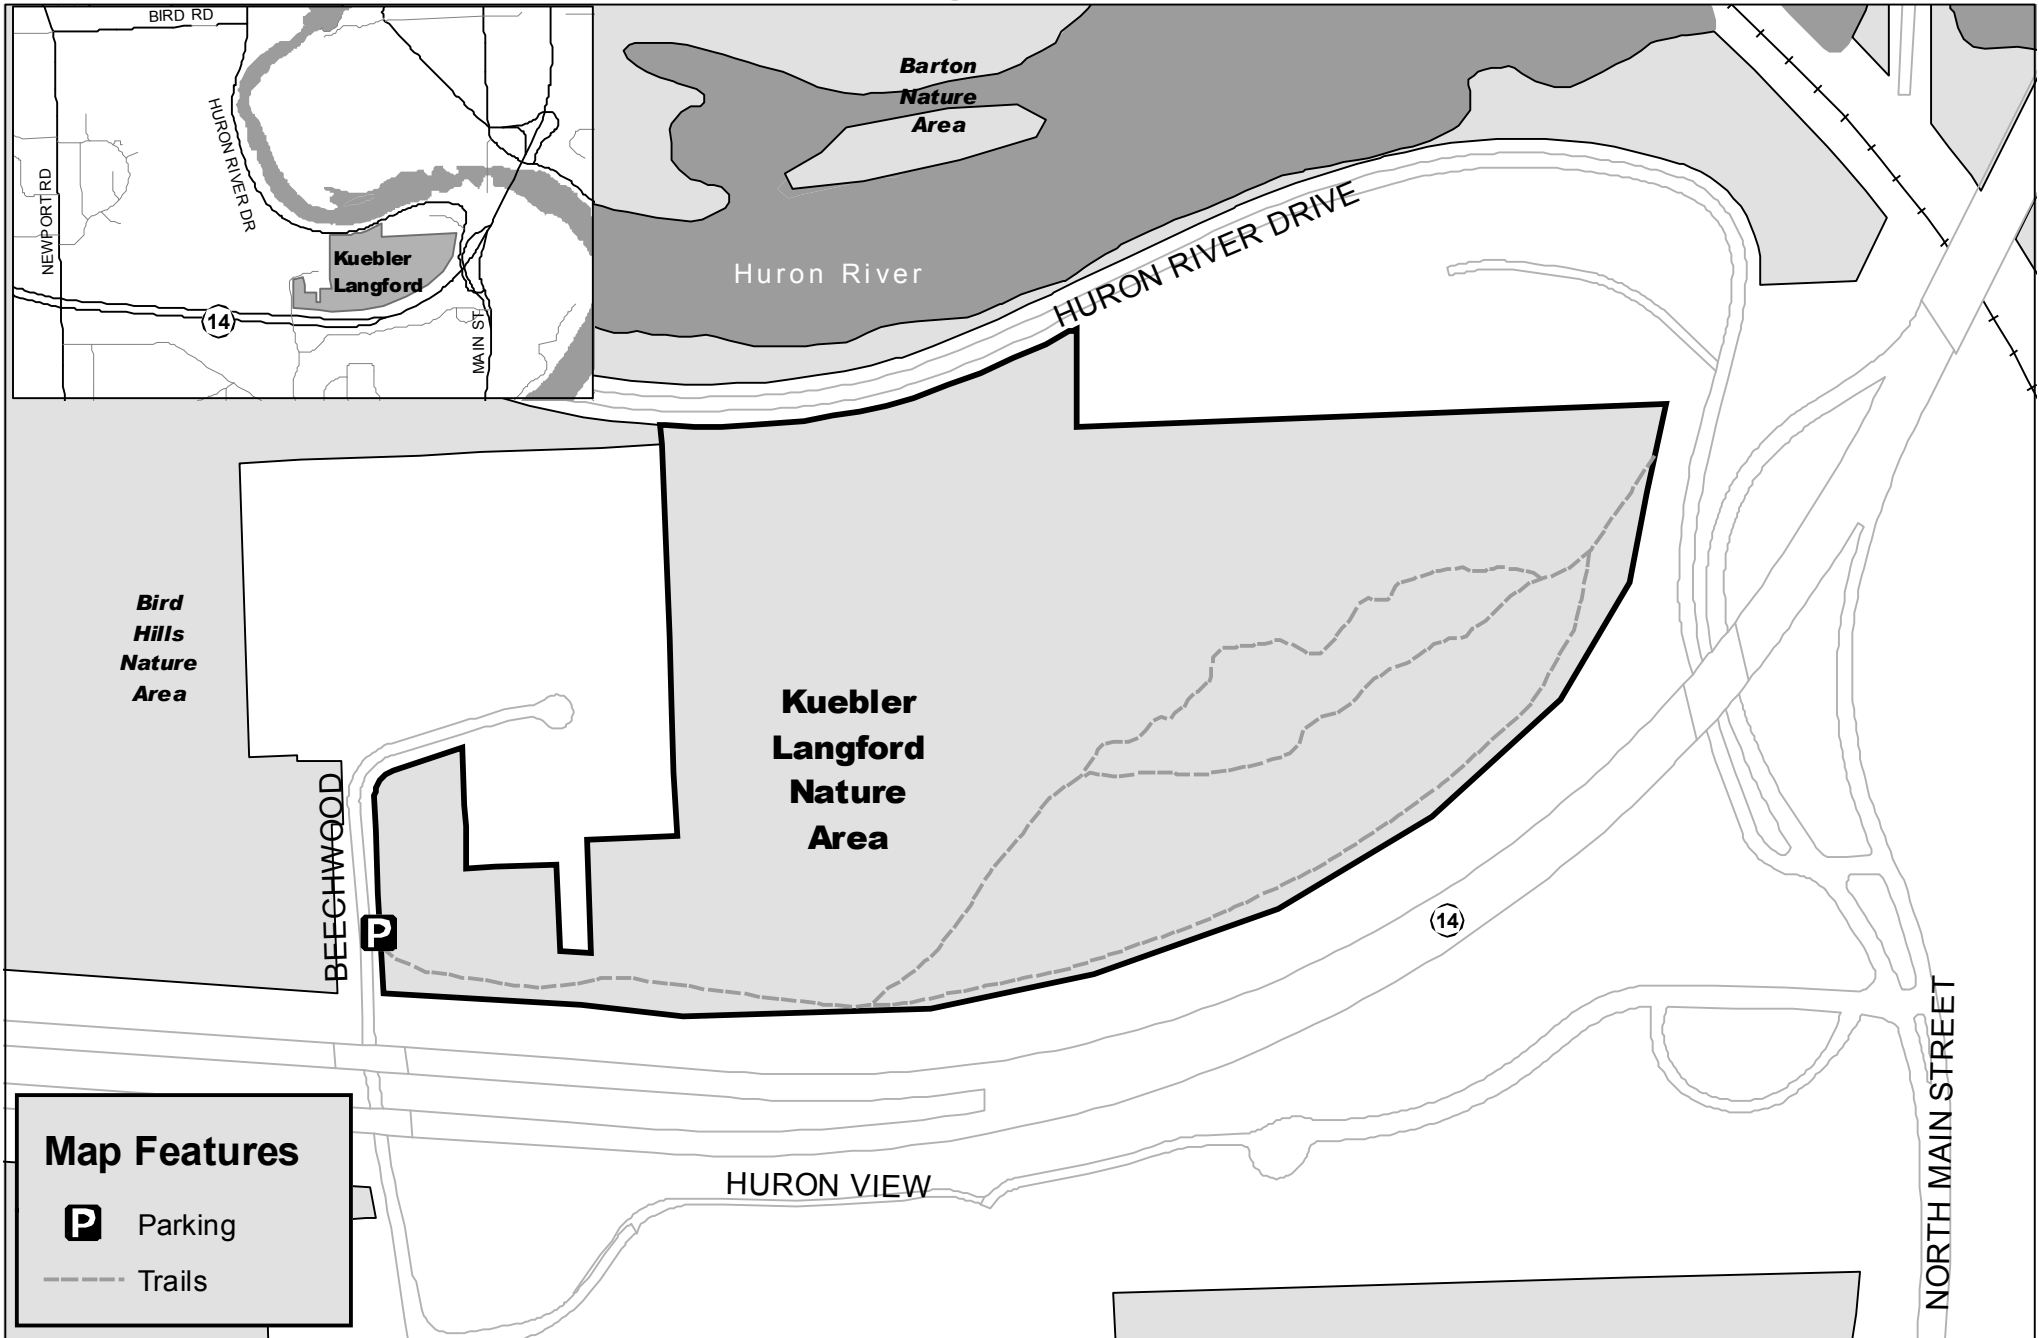

Kuebler Langford Nature Area

Map Features

- Parking
- Trails

Prepared By:
City of Ann Arbor
Community Services GIS
April 25, 2005

Copyright 2005 City of Ann Arbor, Michigan

No part of this product shall be reproduced or transmitted in any form or by any means, electronic or mechanical, for any purpose, without prior written permission from the City of Ann Arbor.

This map complies with National Map Accuracy Standards for mapping at 1 Inch = 100 Feet. The City of Ann Arbor and its mapping contractors assume no legal representation for the content and/or inappropriate use of information represented on this map.