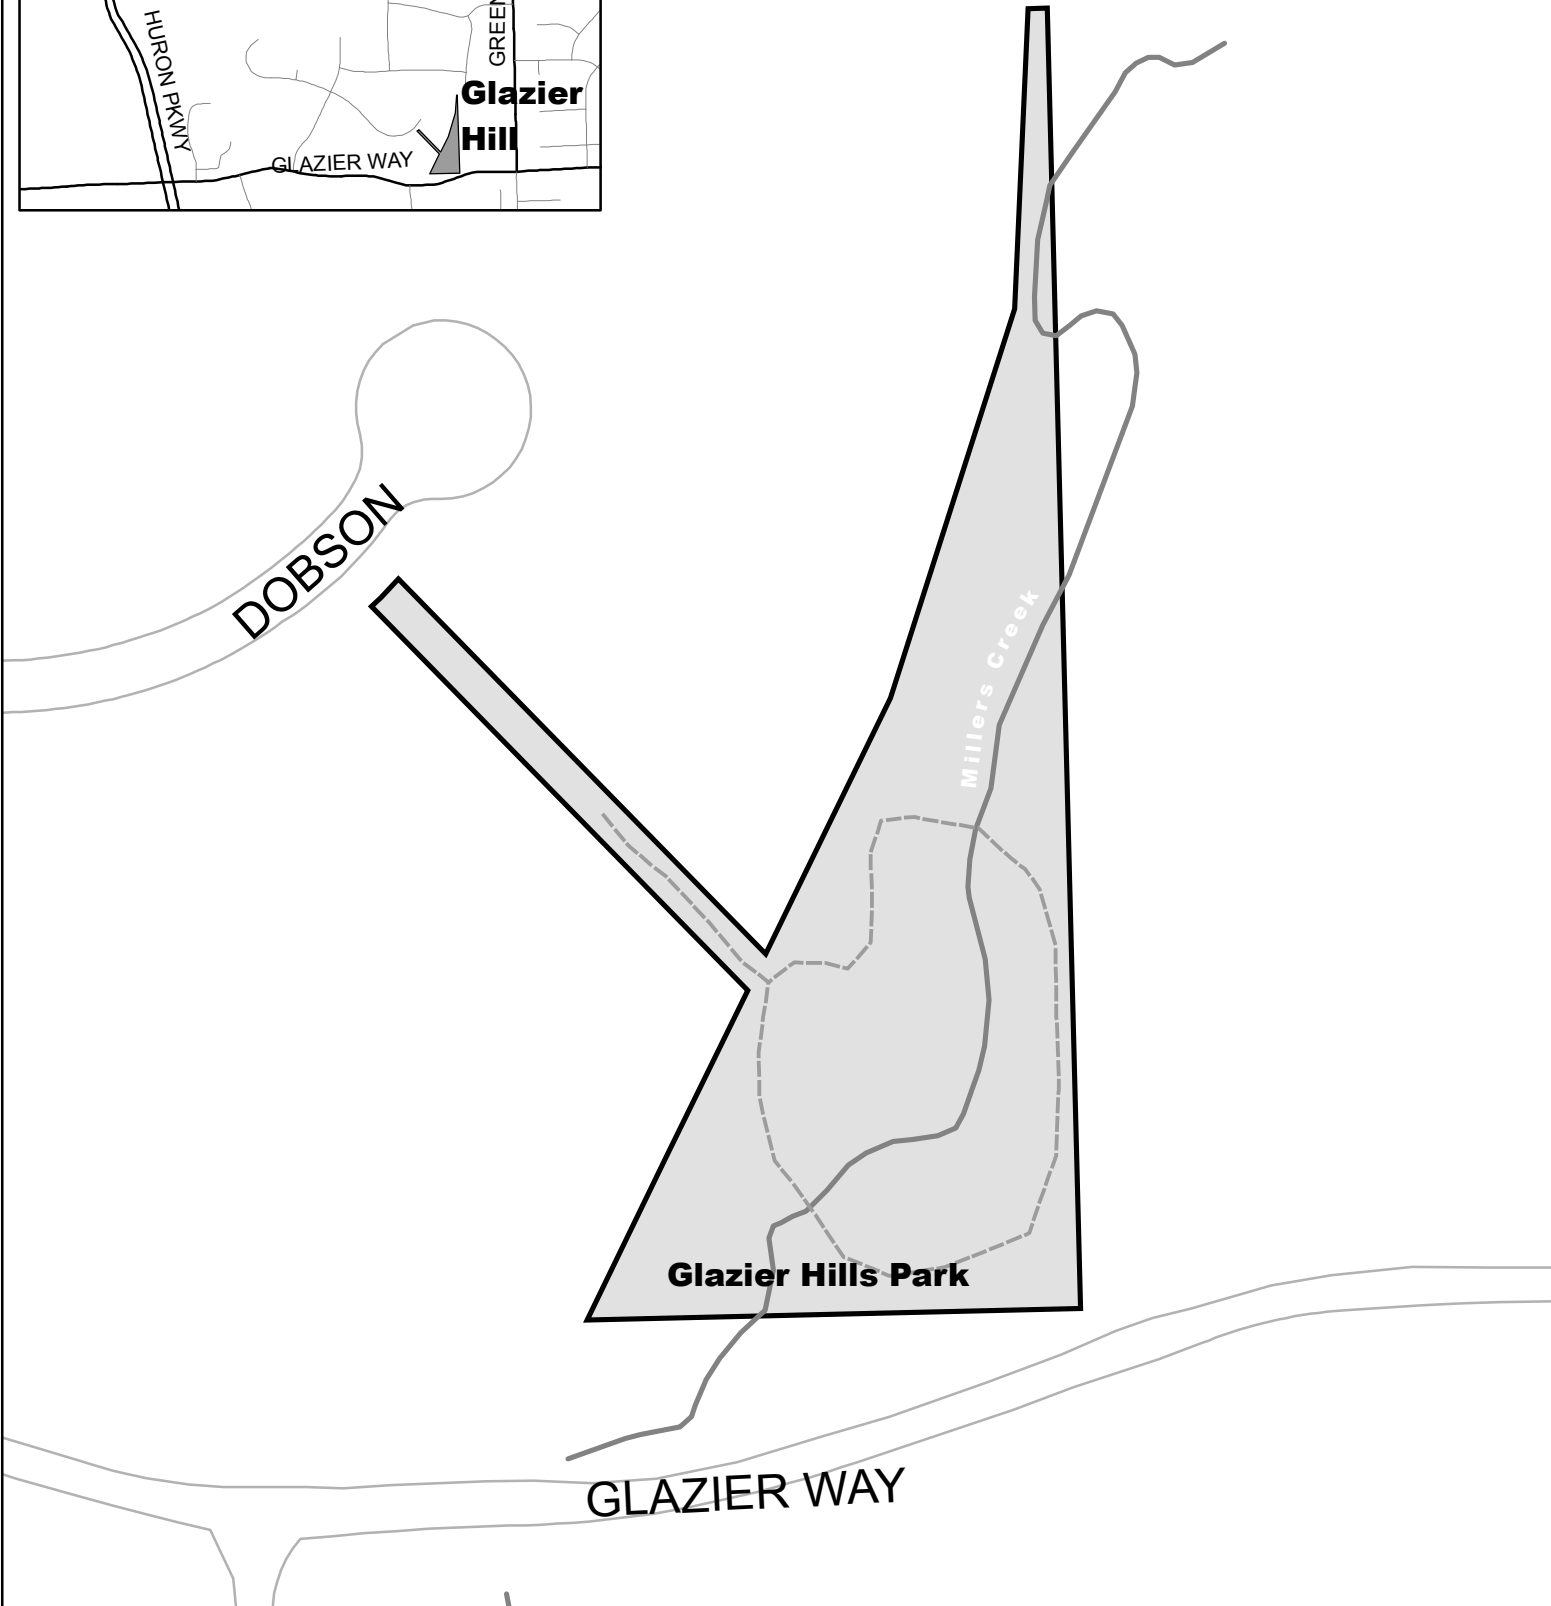

# Glazier Hill Park

**Map Features**

----- Gravel Path

Prepared By:  
City of Ann Arbor  
Community Services/GIS  
October 10, 2005

Copyright 2005 City of Ann Arbor, Michigan

No part of this product shall be reproduced or transmitted in any form or by any means, electronic or mechanical, for any purpose, without prior written permission from the City of Ann Arbor.

This map complies with National Map Accuracy Standards for mapping at 1 Inch = 100 Feet. The City of Ann Arbor and its mapping contractors assume no legal representation for the content and/or inappropriate use of information represented on this map.