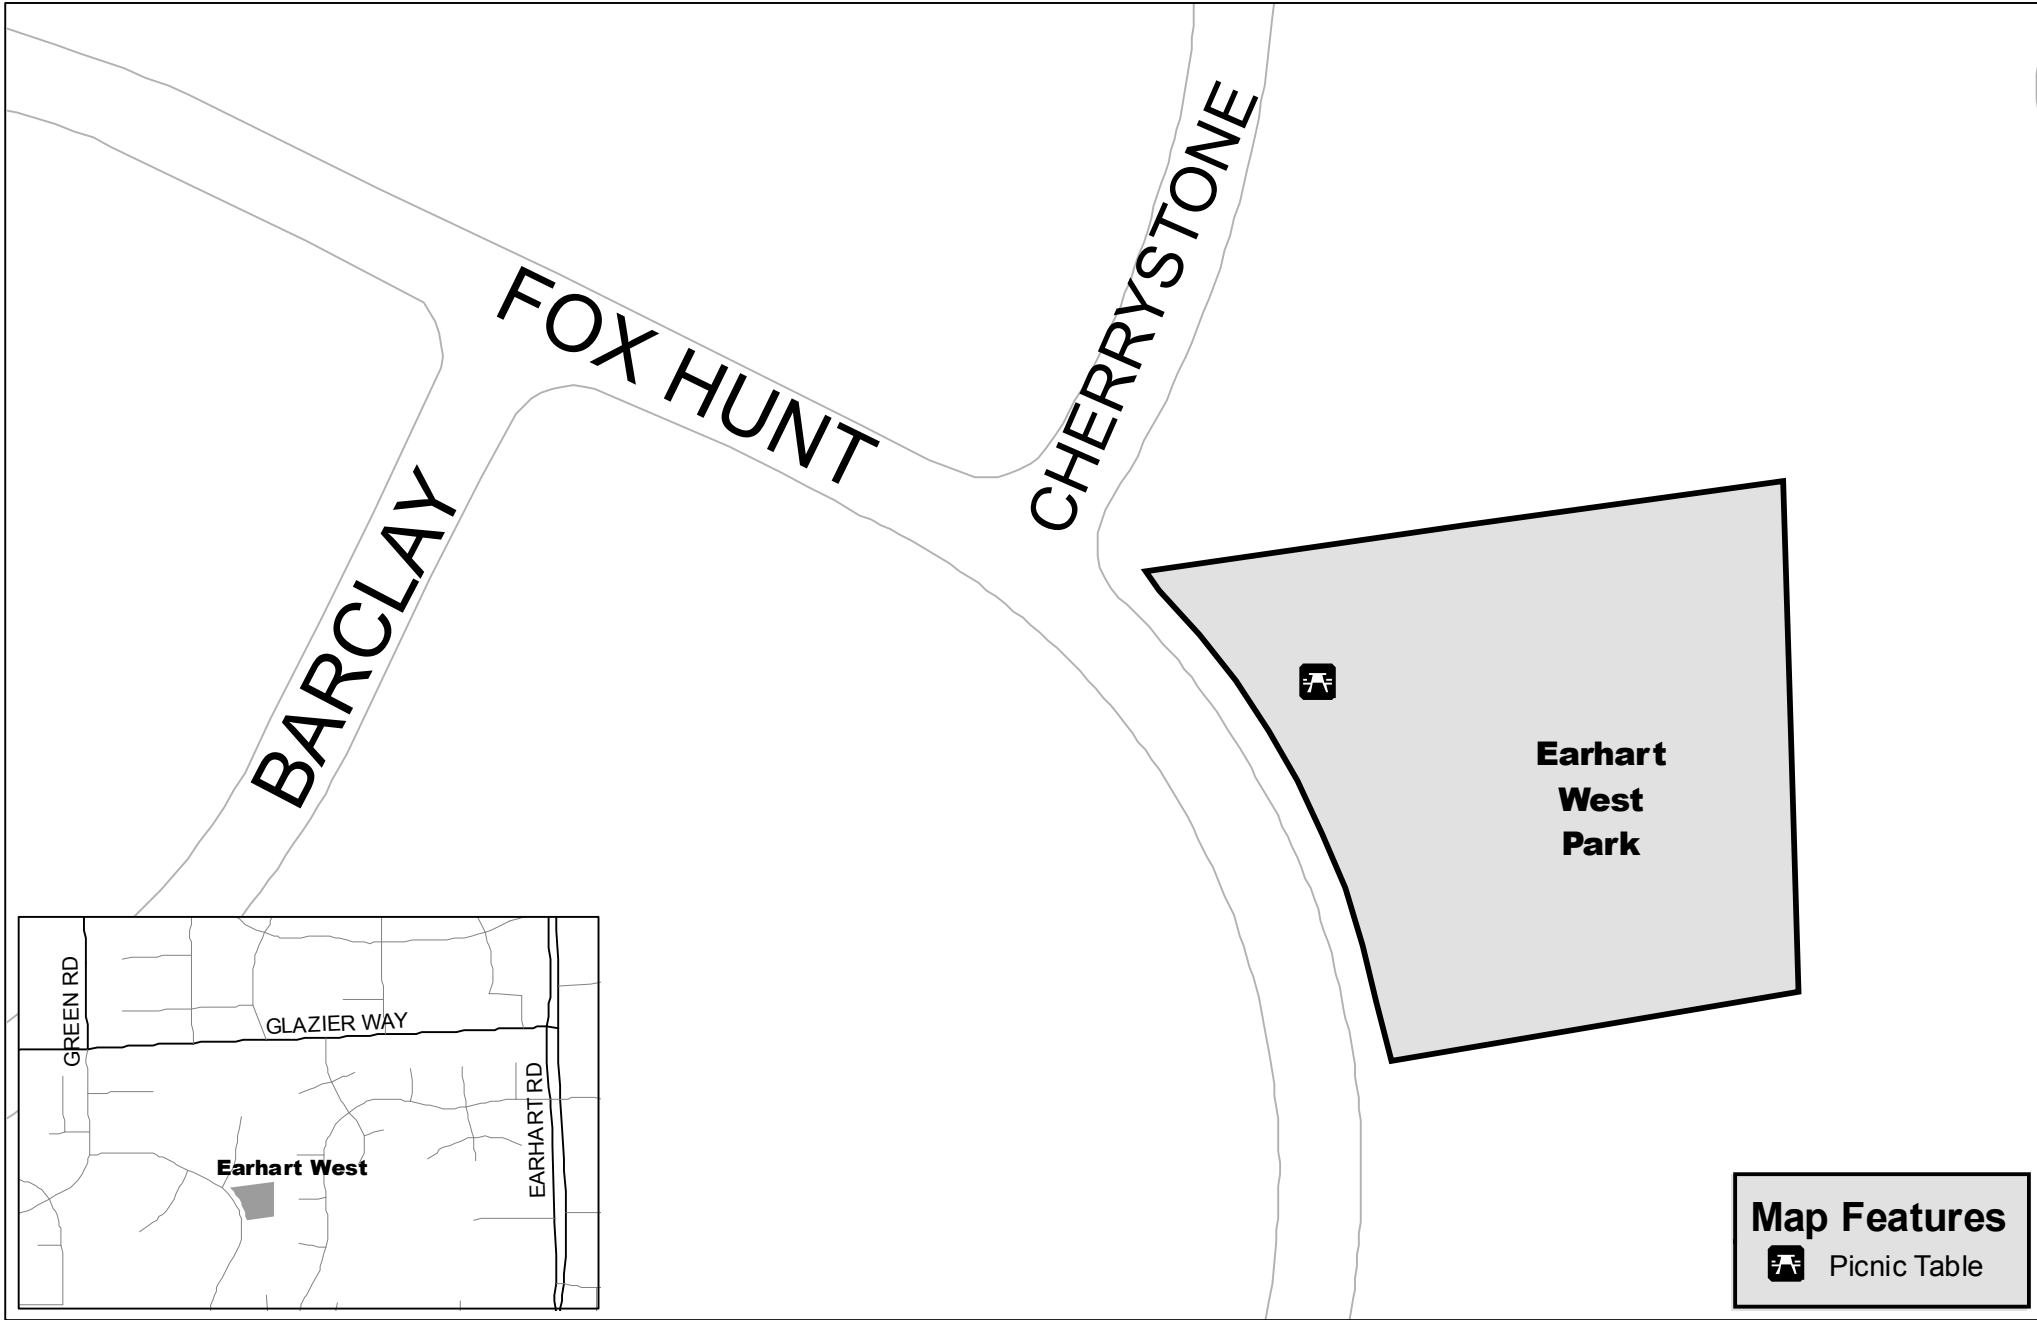

# Earhart West Park

**Map Features**  
 Picnic Table

Prepared By:  
City of Ann Arbor  
Community Services GIS  
October 20, 2005

Copyright 2005 City of Ann Arbor, Michigan

No part of this product shall be reproduced or transmitted in any form or by any means, electronic or mechanical, for any purpose, without prior written permission from the City of Ann Arbor.

This map complies with National Map Accuracy Standards for mapping at 1 Inch = 100 Feet. The City of Ann Arbor and its mapping contractors assume no legal representation for the content and/or inappropriate use of information represented on this map.