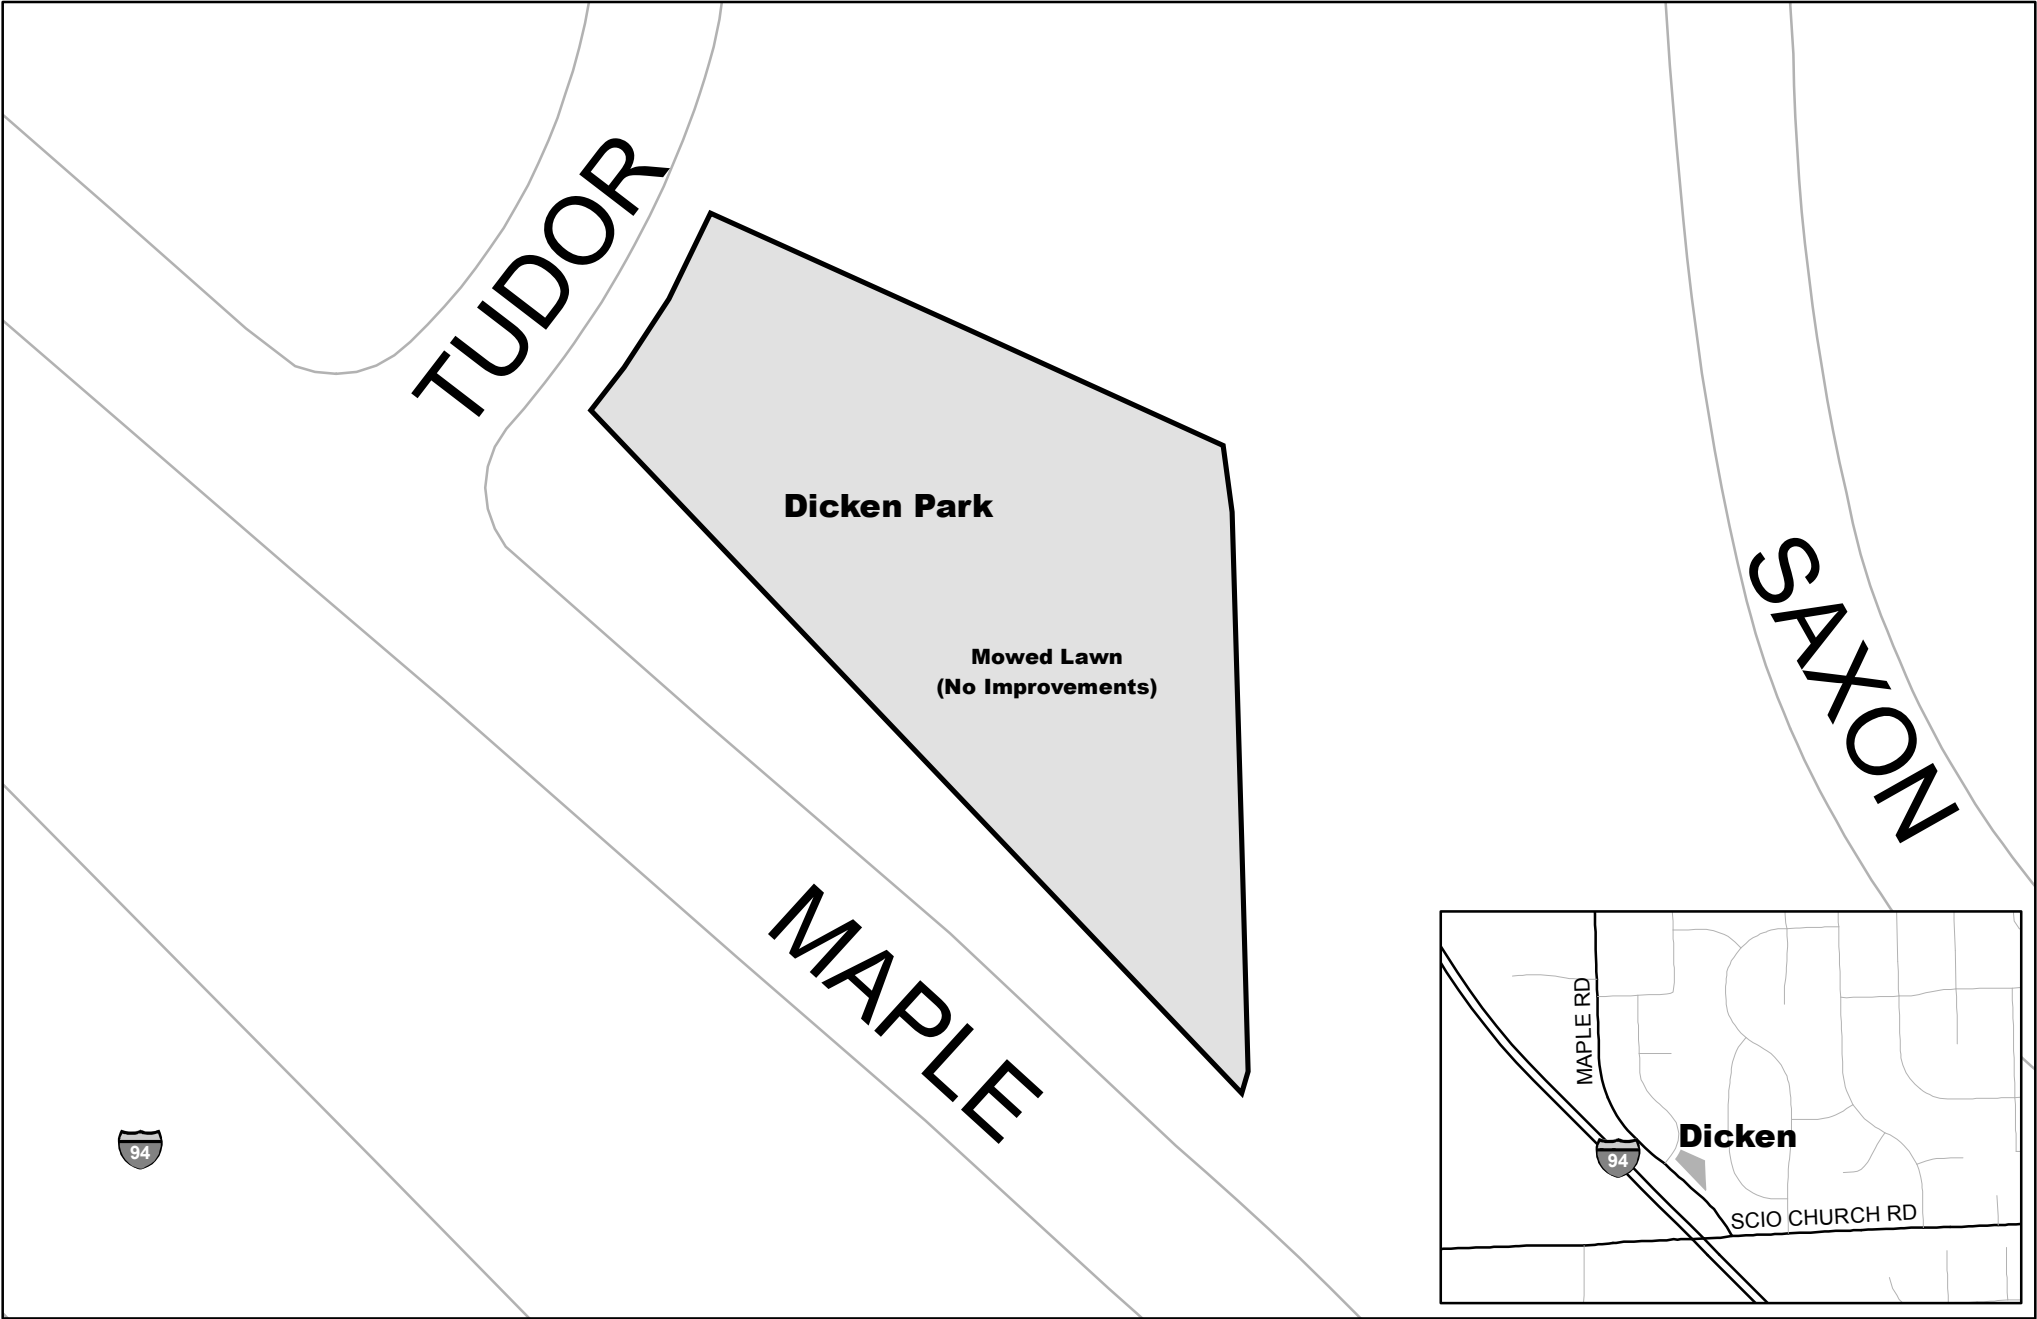

Dicken Park

Prepared By:
City of Ann Arbor
Community Services GIS
October 20, 2005

Copyright 2005 City of Ann Arbor, Michigan

No part of this product shall be reproduced or transmitted in any form or by any means, electronic or mechanical, for any purpose, without prior written permission from the City of Ann Arbor.

This map complies with National Map Accuracy Standards for mapping at 1 Inch = 100 Feet. The City of Ann Arbor and its mapping contractors assume no legal representation for the content and/or inappropriate use of information represented on this map.