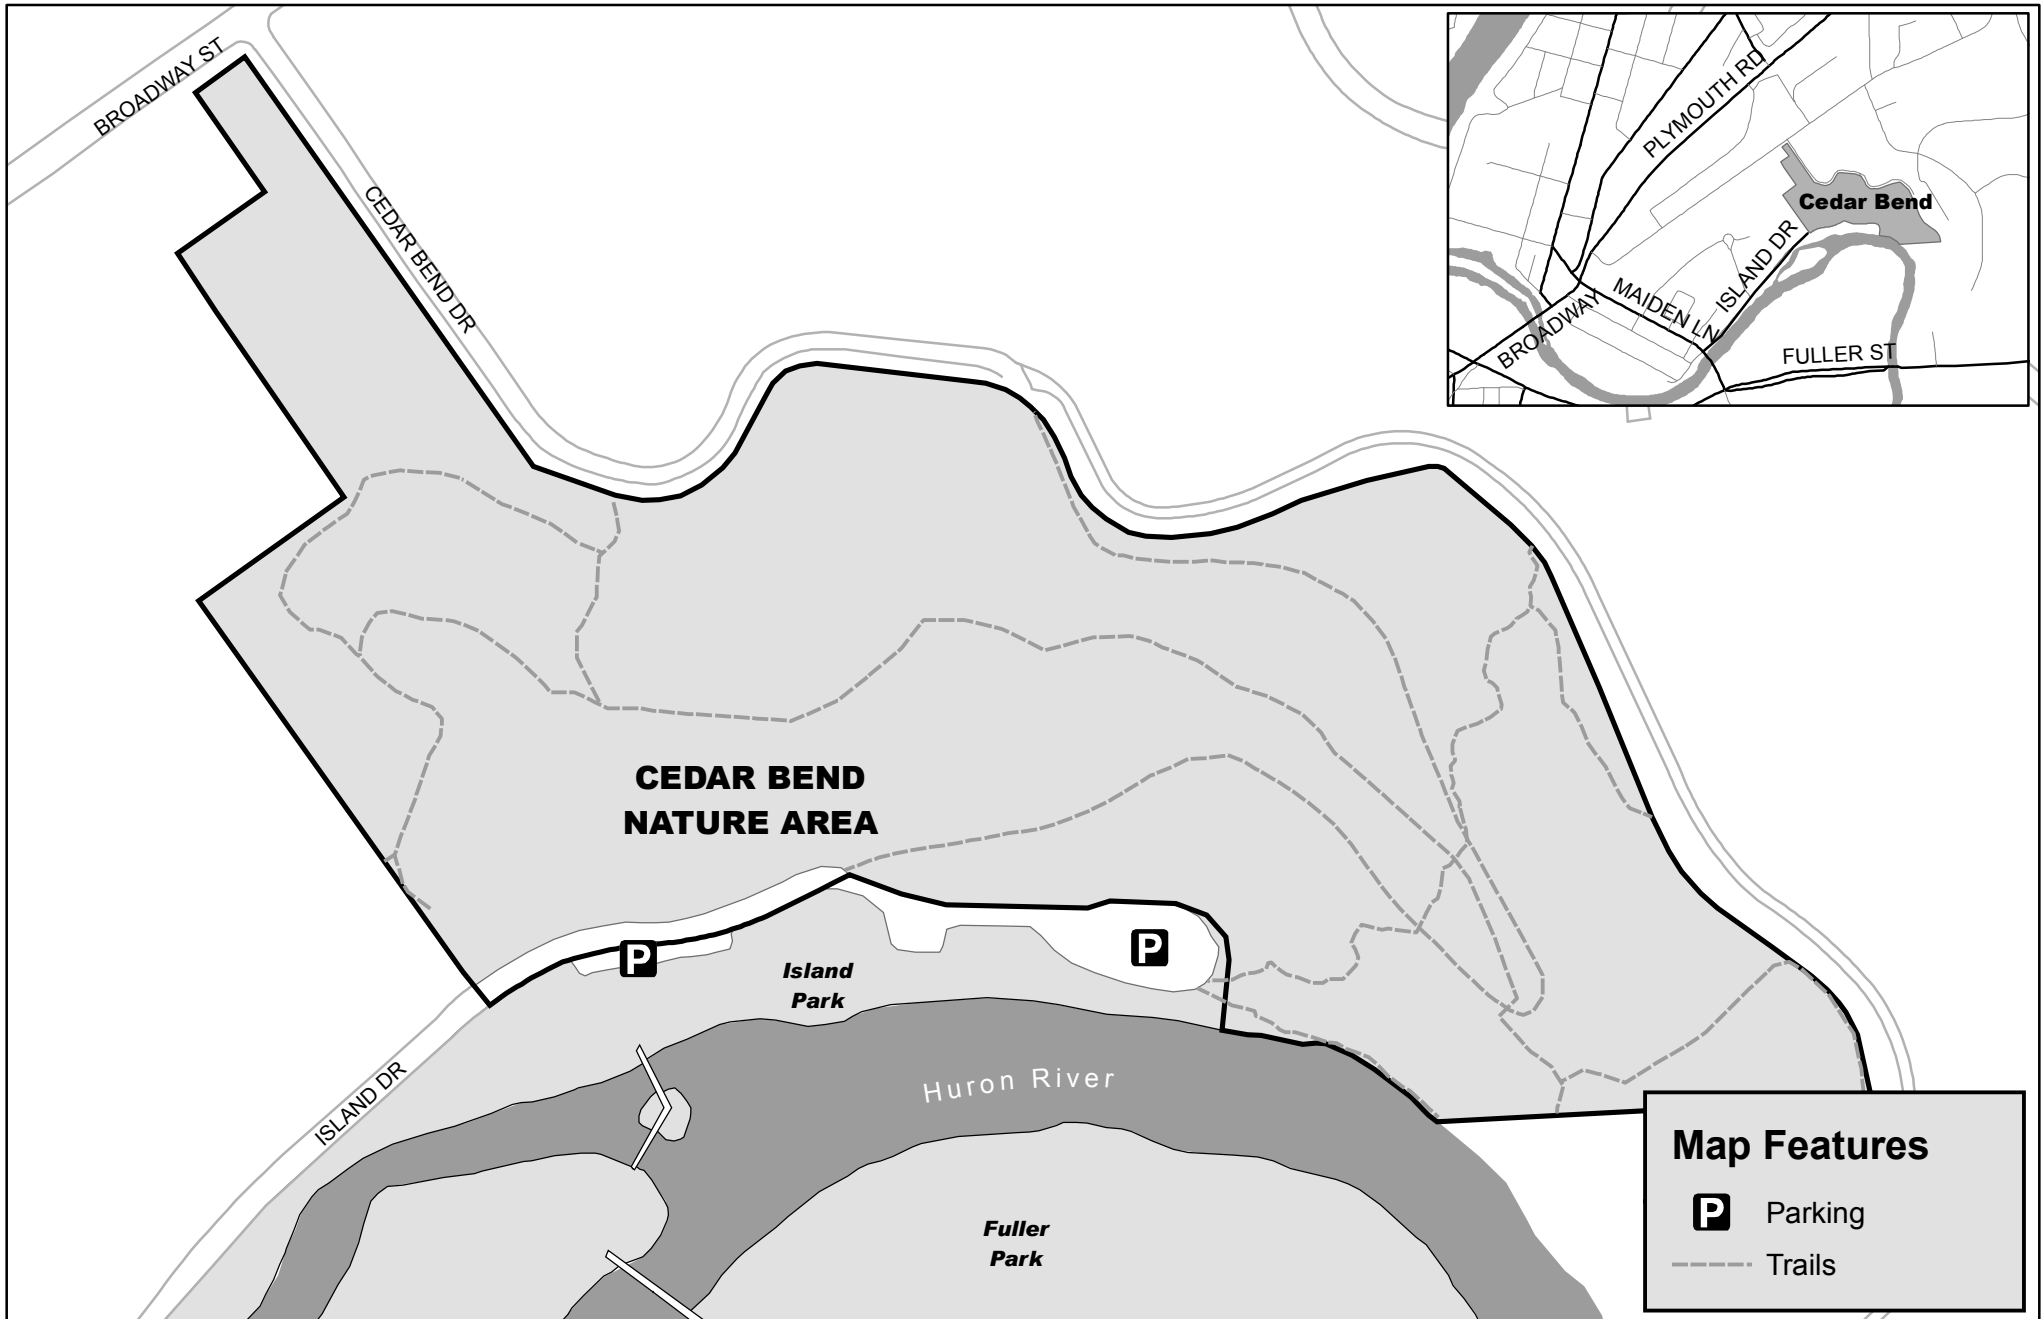

Cedar Bend Nature Area

Map Features

- Parking
- Trails

Prepared By:
City of Ann Arbor
Community Services GIS
April 25, 2005

Copyright 2005 City of Ann Arbor, Michigan

No part of this product shall be reproduced or transmitted in any form or by any means, electronic or mechanical, for any purpose, without prior written permission from the City of Ann Arbor.

This map complies with National Map Accuracy Standards for mapping at 1 Inch = 100 Feet. The City of Ann Arbor and its mapping contractors assume no legal representation for the content and/or inappropriate use of information represented on this map.