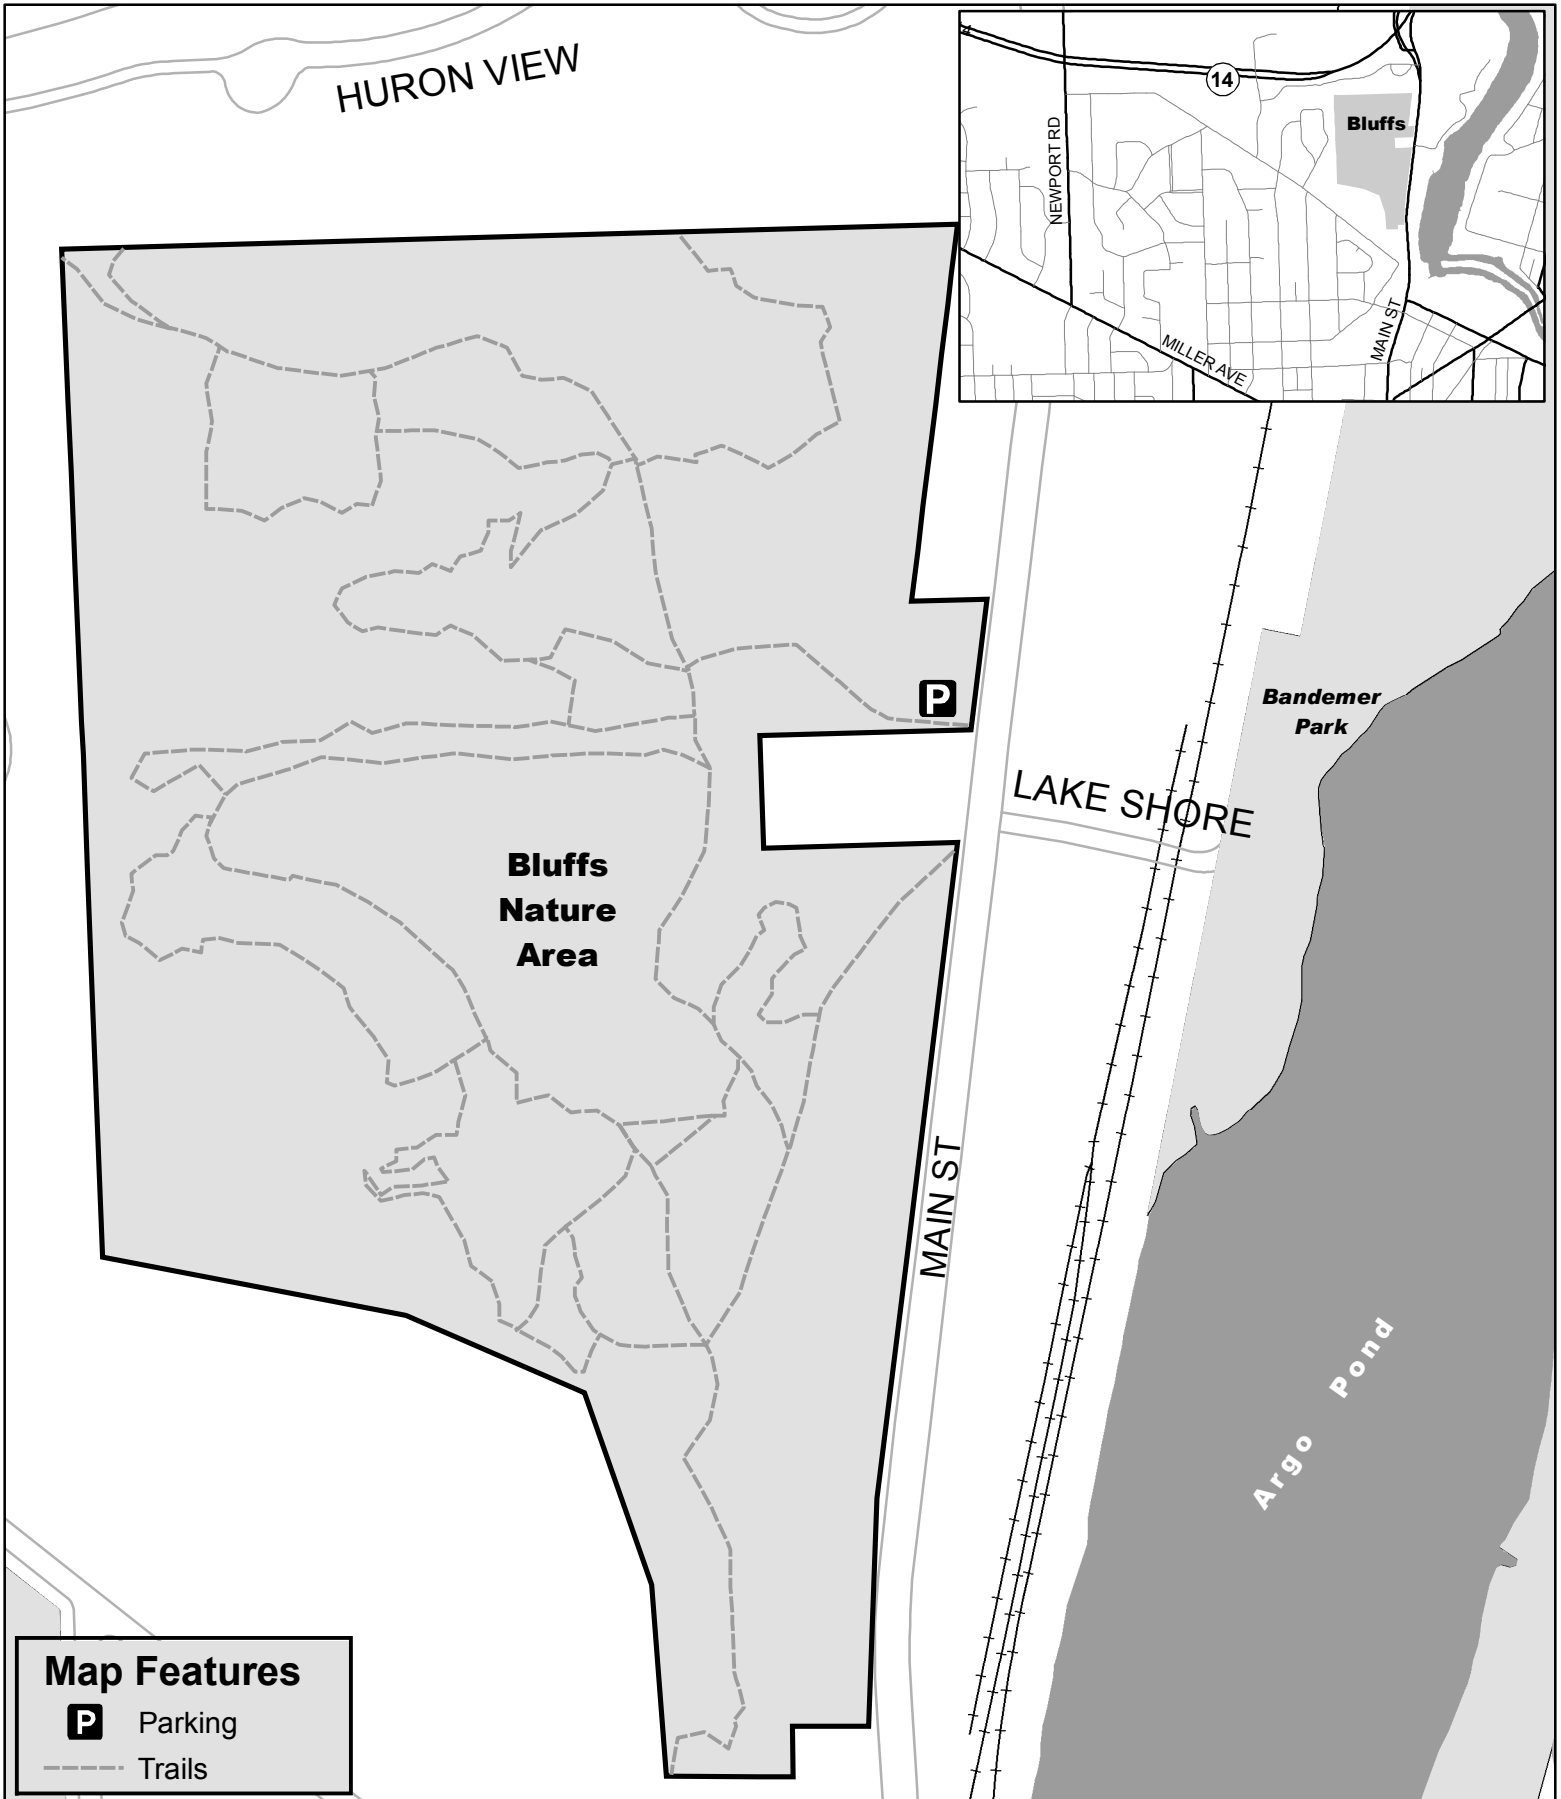

Bluffs Nature Area

Map Features

-  Parking
-  Trails

Prepared By:
 City of Ann Arbor
 Community Services GIS
 April 25, 2005

Copyright 2005 City of Ann Arbor, Michigan

No part of this product shall be reproduced or transmitted in any form or by any means, electronic or mechanical, for any purpose, without prior written permission from the City of Ann Arbor.

This map complies with National Map Accuracy Standards for mapping at 1 Inch = 100 Feet. The City of Ann Arbor and its mapping contractors assume no legal representation for the content and/or inappropriate use of information represented on this map.