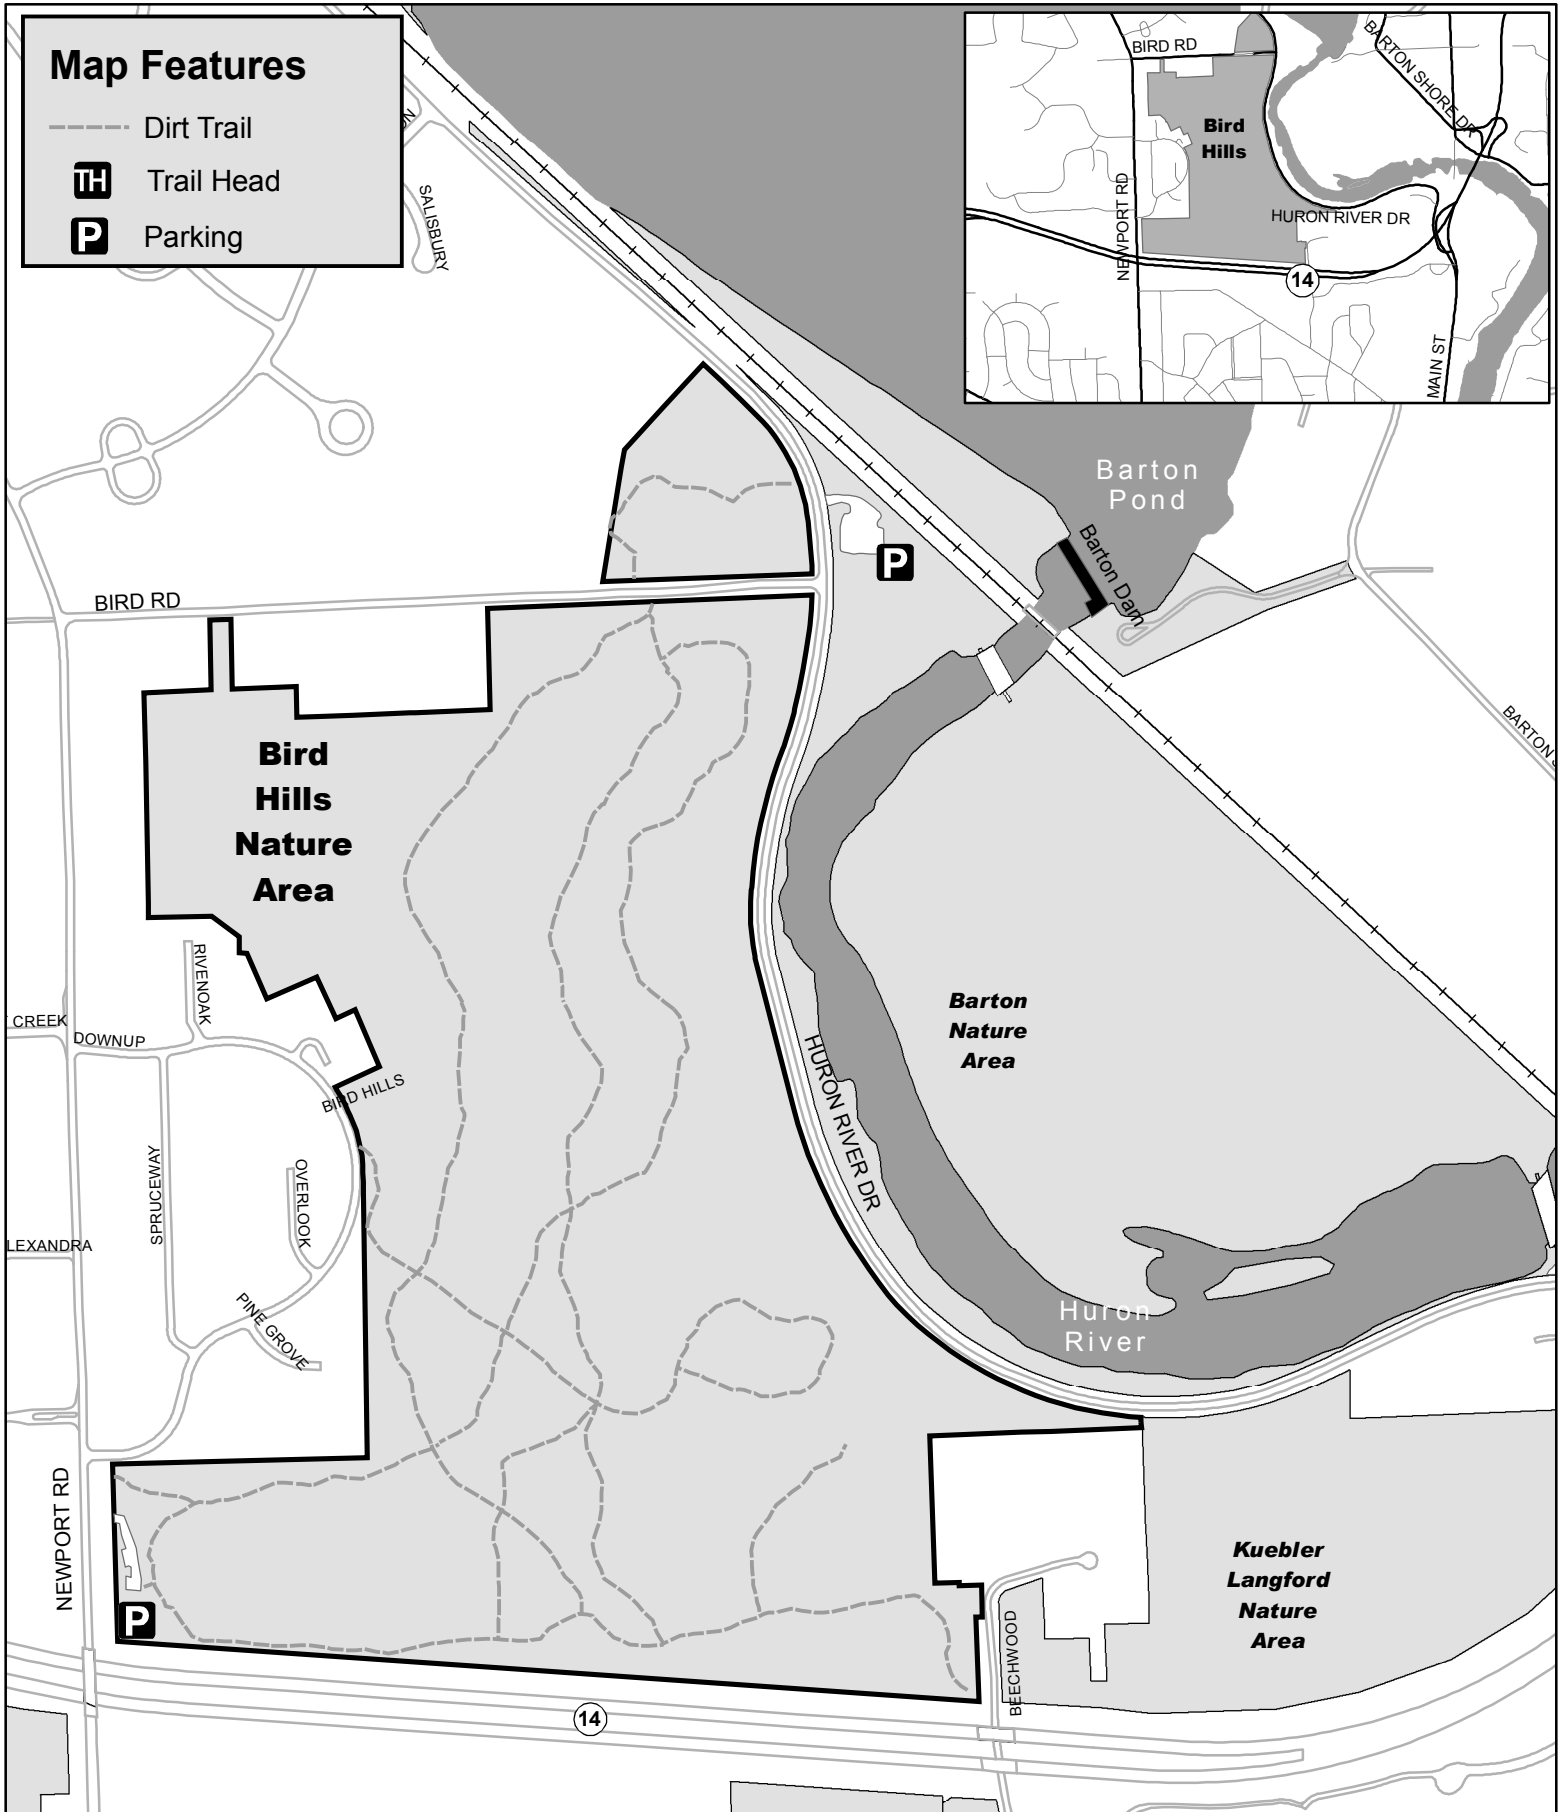

Bird Hills Nature Area

Map Features

-  Dirt Trail
-  Trail Head
-  Parking

Prepared By:
 City of Ann Arbor
 Community Services GIS
 April 25, 2005

1 inch equals 600 feet

Copyright 2005 City of Ann Arbor, Michigan

No part of this product shall be reproduced or transmitted in any form or by any means, electronic or mechanical, for any purpose, without prior written permission from the City of Ann Arbor.

This map complies with National Map Accuracy Standards for mapping at 1 Inch = 100 Feet. The City of Ann Arbor and its mapping contractors assume no legal representation for the content and/or inappropriate use of information represented on this map.