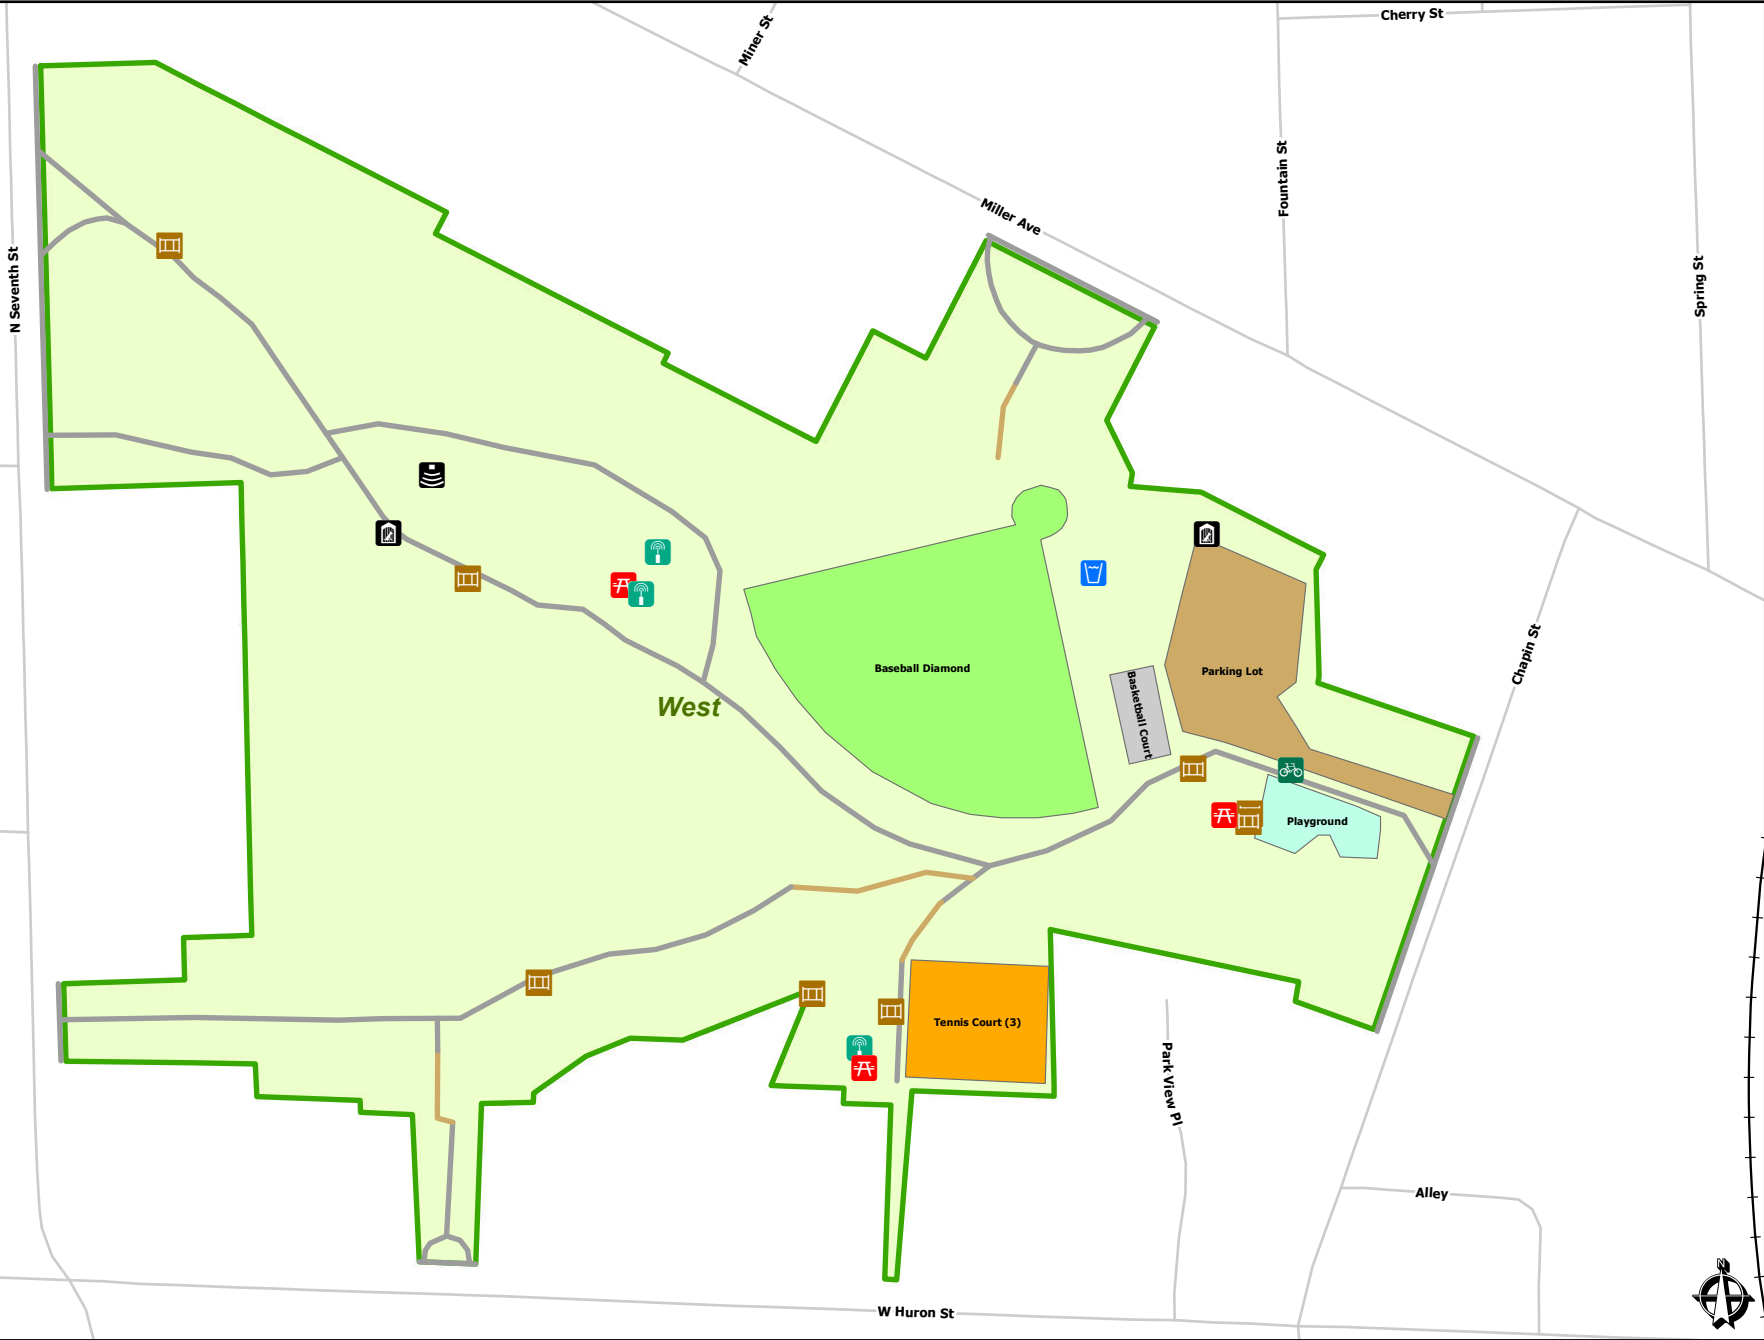

West Park

- Map Legend**
- Park Features**
- BBQ Grill
 - Bandshell
 - Bench
 - Bike Rack
 - Boat Dock
 - Boat Launch
 - Canoe Livery
 - Drinking Fountain
 - Fire Pit
 - Fishing Dock
 - Picnic Shelter
 - Picnic Table
 - Porta John
 - Restrooms
 - Sculpture
 - Shelter
 - Sledding Hill
 - Golf Tee
- Park Areas**
- Baseball Diamond
 - Basketball Court
 - Playground
 - Pool Area
 - Soccer Field
 - Tennis Court
 - Parking and Others
- Surface Types**
- Paved Surface
 - Unpaved Surface
 - Wooden Surface

City of Ann Arbor Map Disclaimer

No part of this product shall be reproduced or transmitted in any form or by any means, electronic or mechanical, for any purpose, without prior written permission from the City of Ann Arbor.

This map complies with National Map Accuracy Standards for mapping at 1 Inch = 100 Feet. The City of Ann Arbor and its mapping contractors assume no legal representation for the content and/or inappropriate use of information represented on this map.