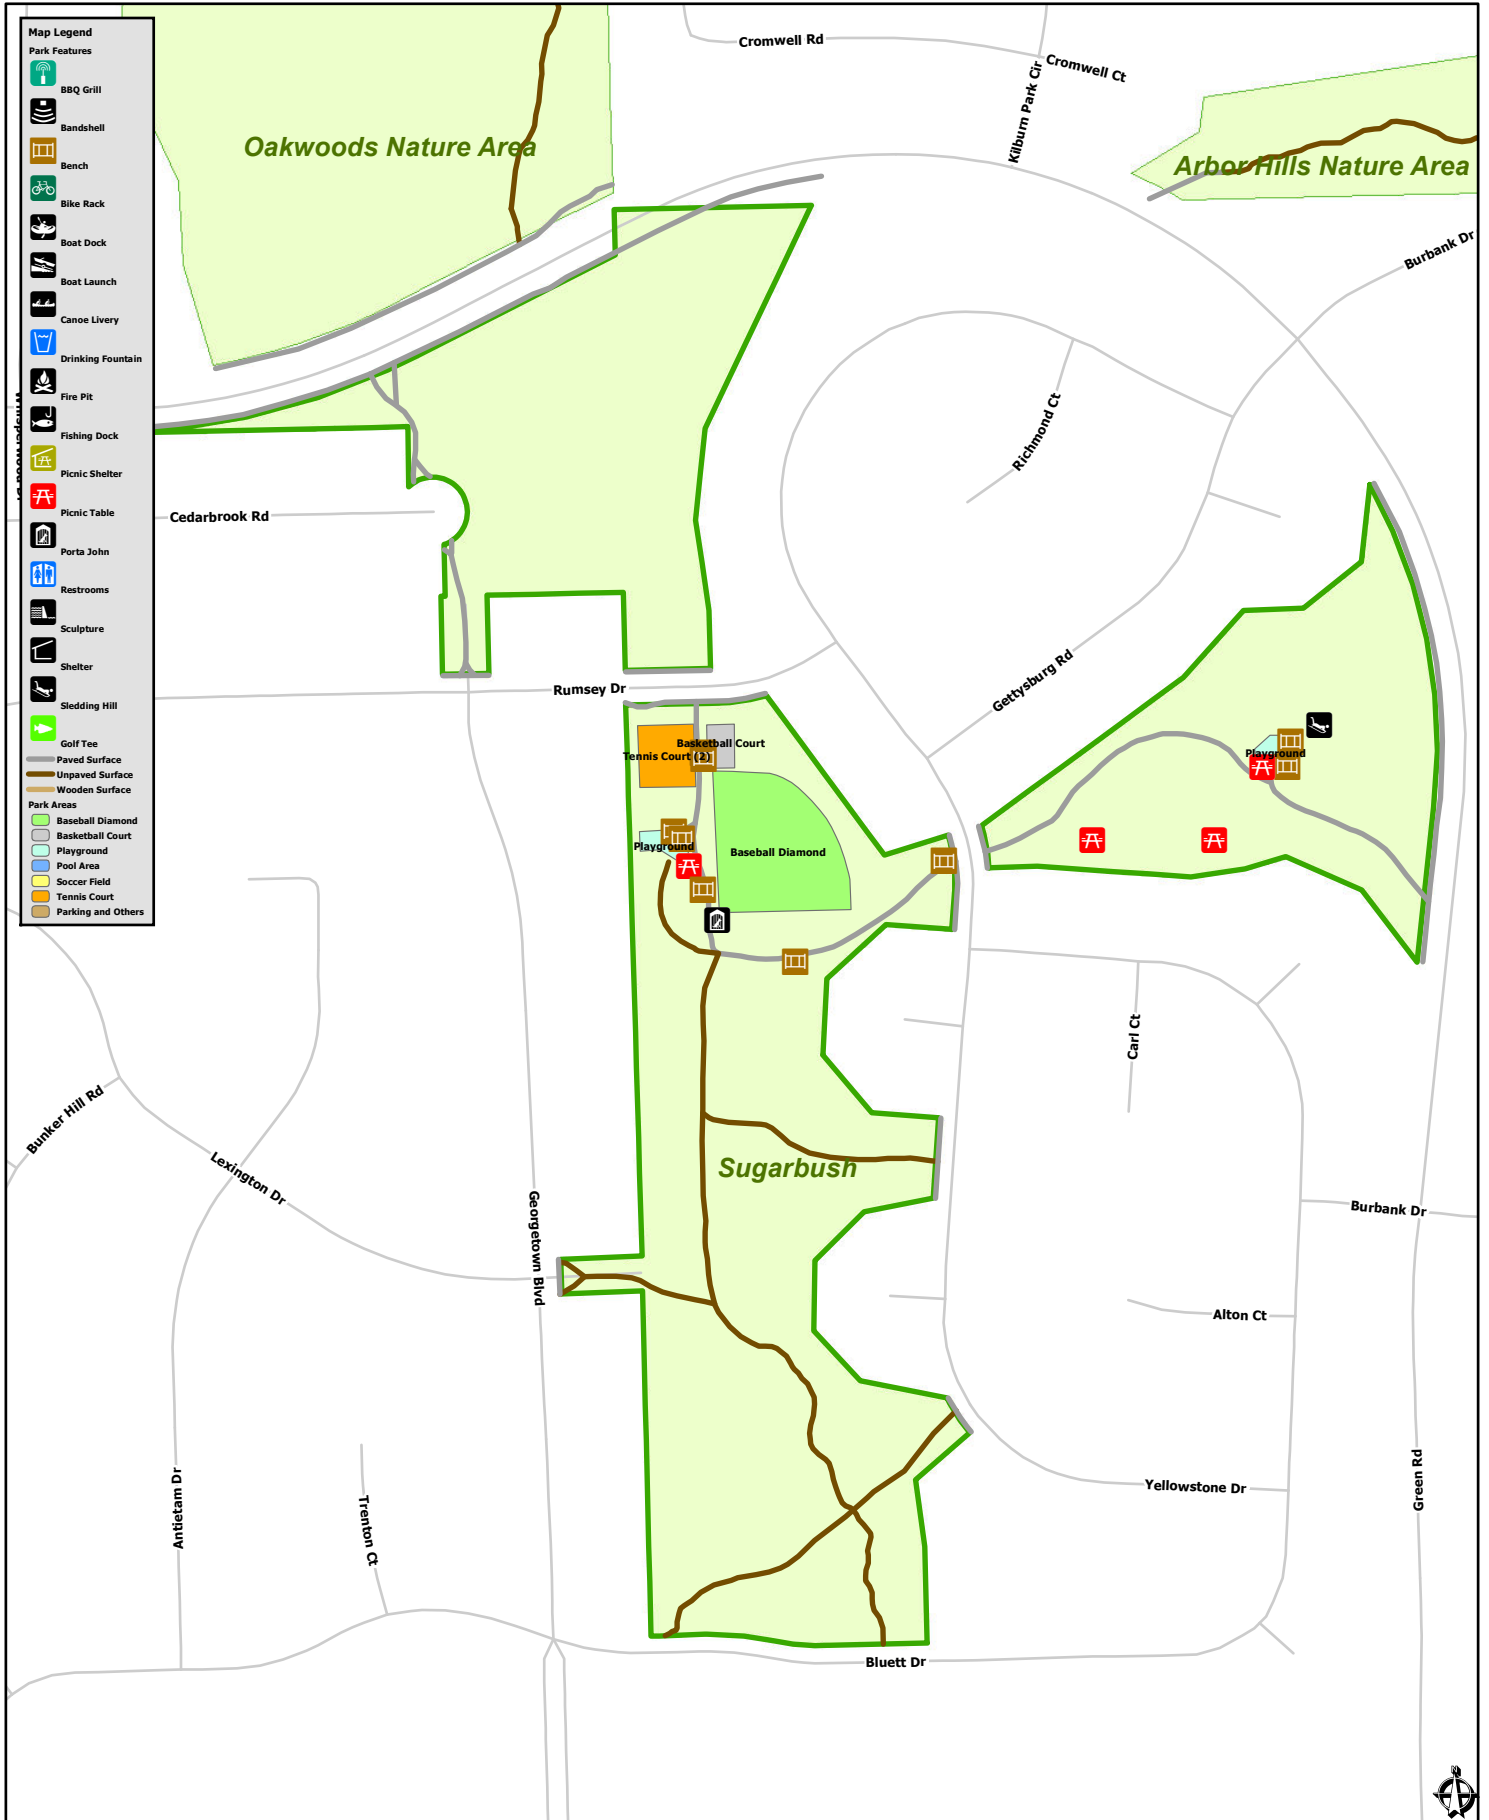

Sugarbush Park

- Map Legend**
- Park Features**
- BBQ Grill
 - Bandshell
 - Bench
 - Bike Rack
 - Boat Dock
 - Boat Launch
 - Canoe Livery
 - Drinking Fountain
 - Fire Pit
 - Fishing Dock
 - Picnic Shelter
 - Picnic Table
 - Porta John
 - Restrooms
 - Sculpture
 - Shelter
 - Sledding Hill
 - Golf Tee
 - Paved Surface
 - Unpaved Surface
 - Wooden Surface
- Park Areas**
- Baseball Diamond
 - Basketball Court
 - Playground
 - Pool Area
 - Soccer Field
 - Tennis Court
 - Parking and Others