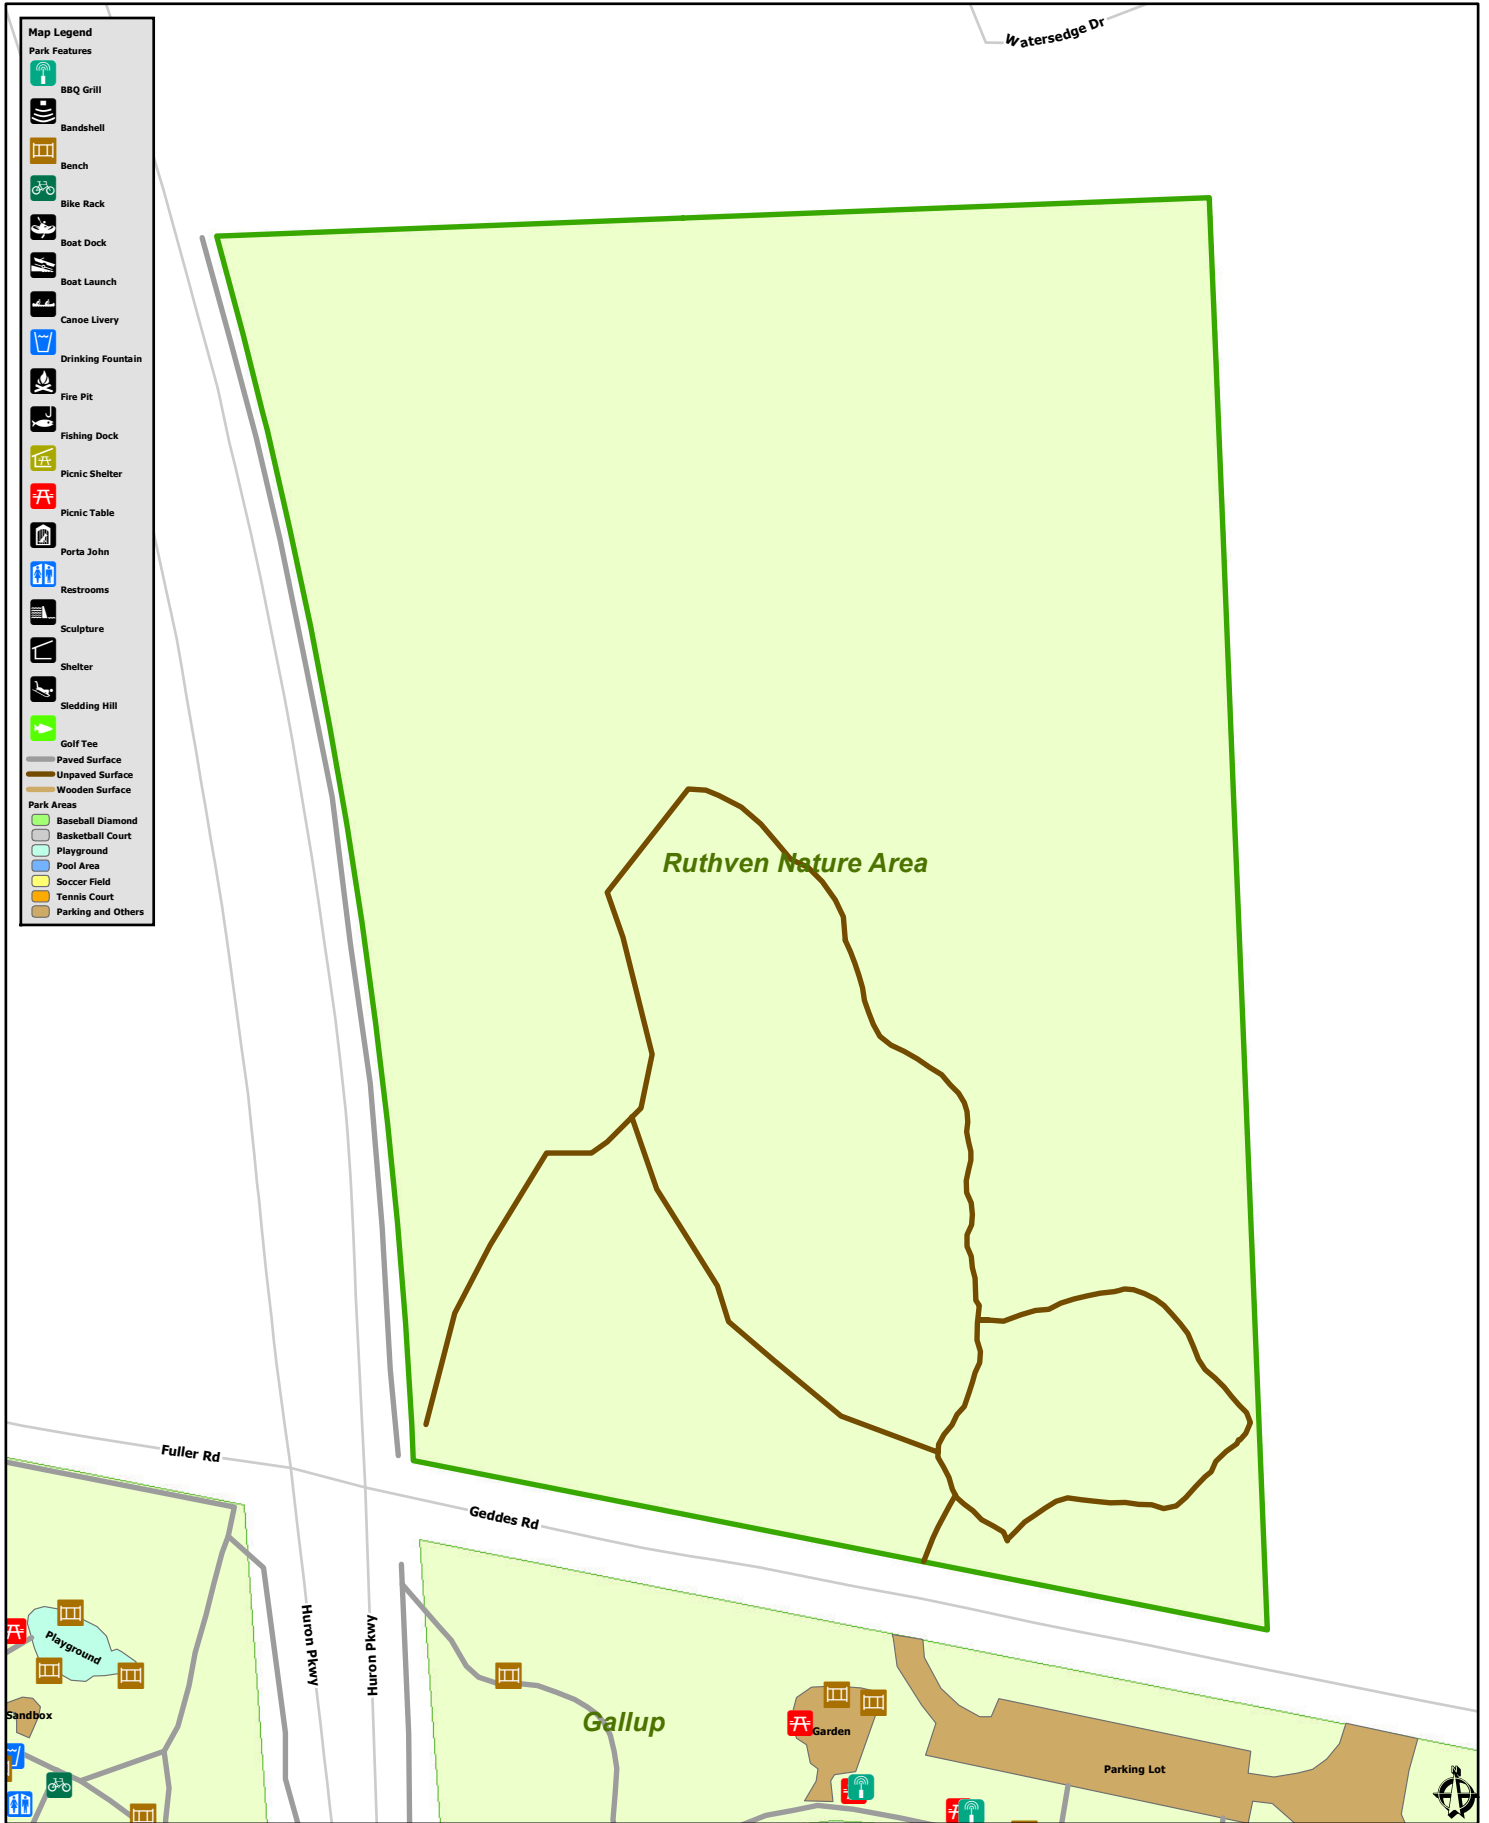

# Ruthven Nature Area

- Map Legend**
- Park Features**
- BBQ Grill
  - Bandshell
  - Bench
  - Bike Rack
  - Boat Dock
  - Boat Launch
  - Canoe Livery
  - Drinking Fountain
  - Fire Pit
  - Fishing Dock
  - Picnic Shelter
  - Picnic Table
  - Porta John
  - Restrooms
  - Sculpture
  - Shelter
  - Sledding Hill
  - Golf Tee
- Surface Types**
- Paved Surface
  - Unpaved Surface
  - Wooden Surface
- Park Areas**
- Baseball Diamond
  - Basketball Court
  - Playground
  - Pool Area
  - Soccer Field
  - Tennis Court
  - Parking and Others