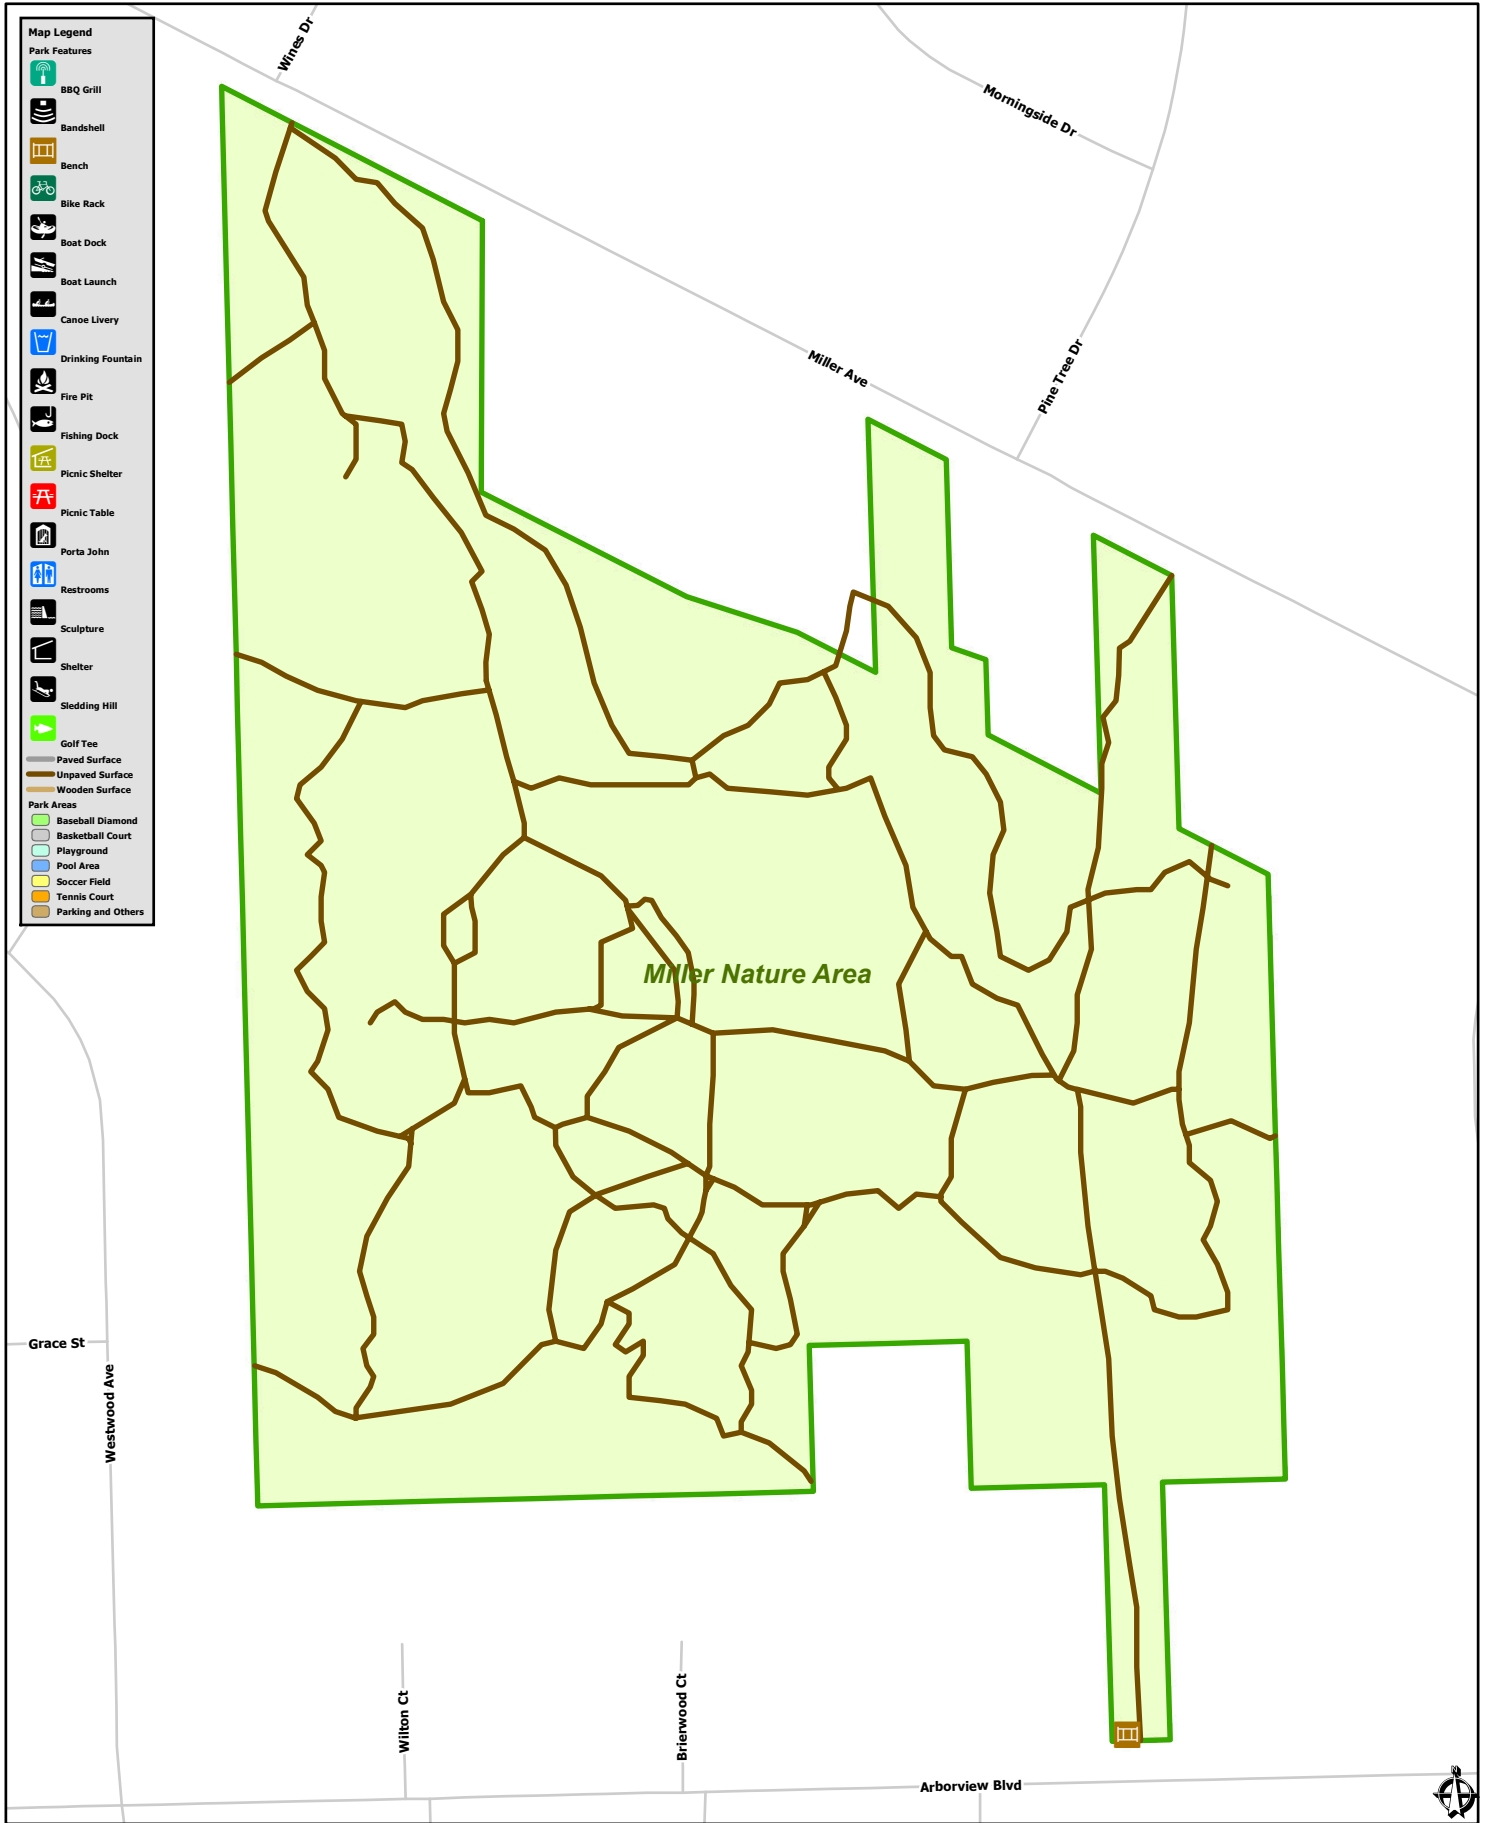

Miller Nature Area

- Map Legend**
- Park Features**
- BBQ Grill
 - Bandshell
 - Bench
 - Bike Rack
 - Boat Dock
 - Boat Launch
 - Canoe Livery
 - Drinking Fountain
 - Fire Pit
 - Fishing Dock
 - Picnic Shelter
 - Picnic Table
 - Porta John
 - Restrooms
 - Sculpture
 - Shelter
 - Sledding Hill
 - Golf Tee
- Surface Types**
- Paved Surface
 - Unpaved Surface
 - Wooden Surface
- Park Areas**
- Baseball Diamond
 - Basketball Court
 - Playground
 - Pool Area
 - Soccer Field
 - Tennis Court
 - Parking and Others