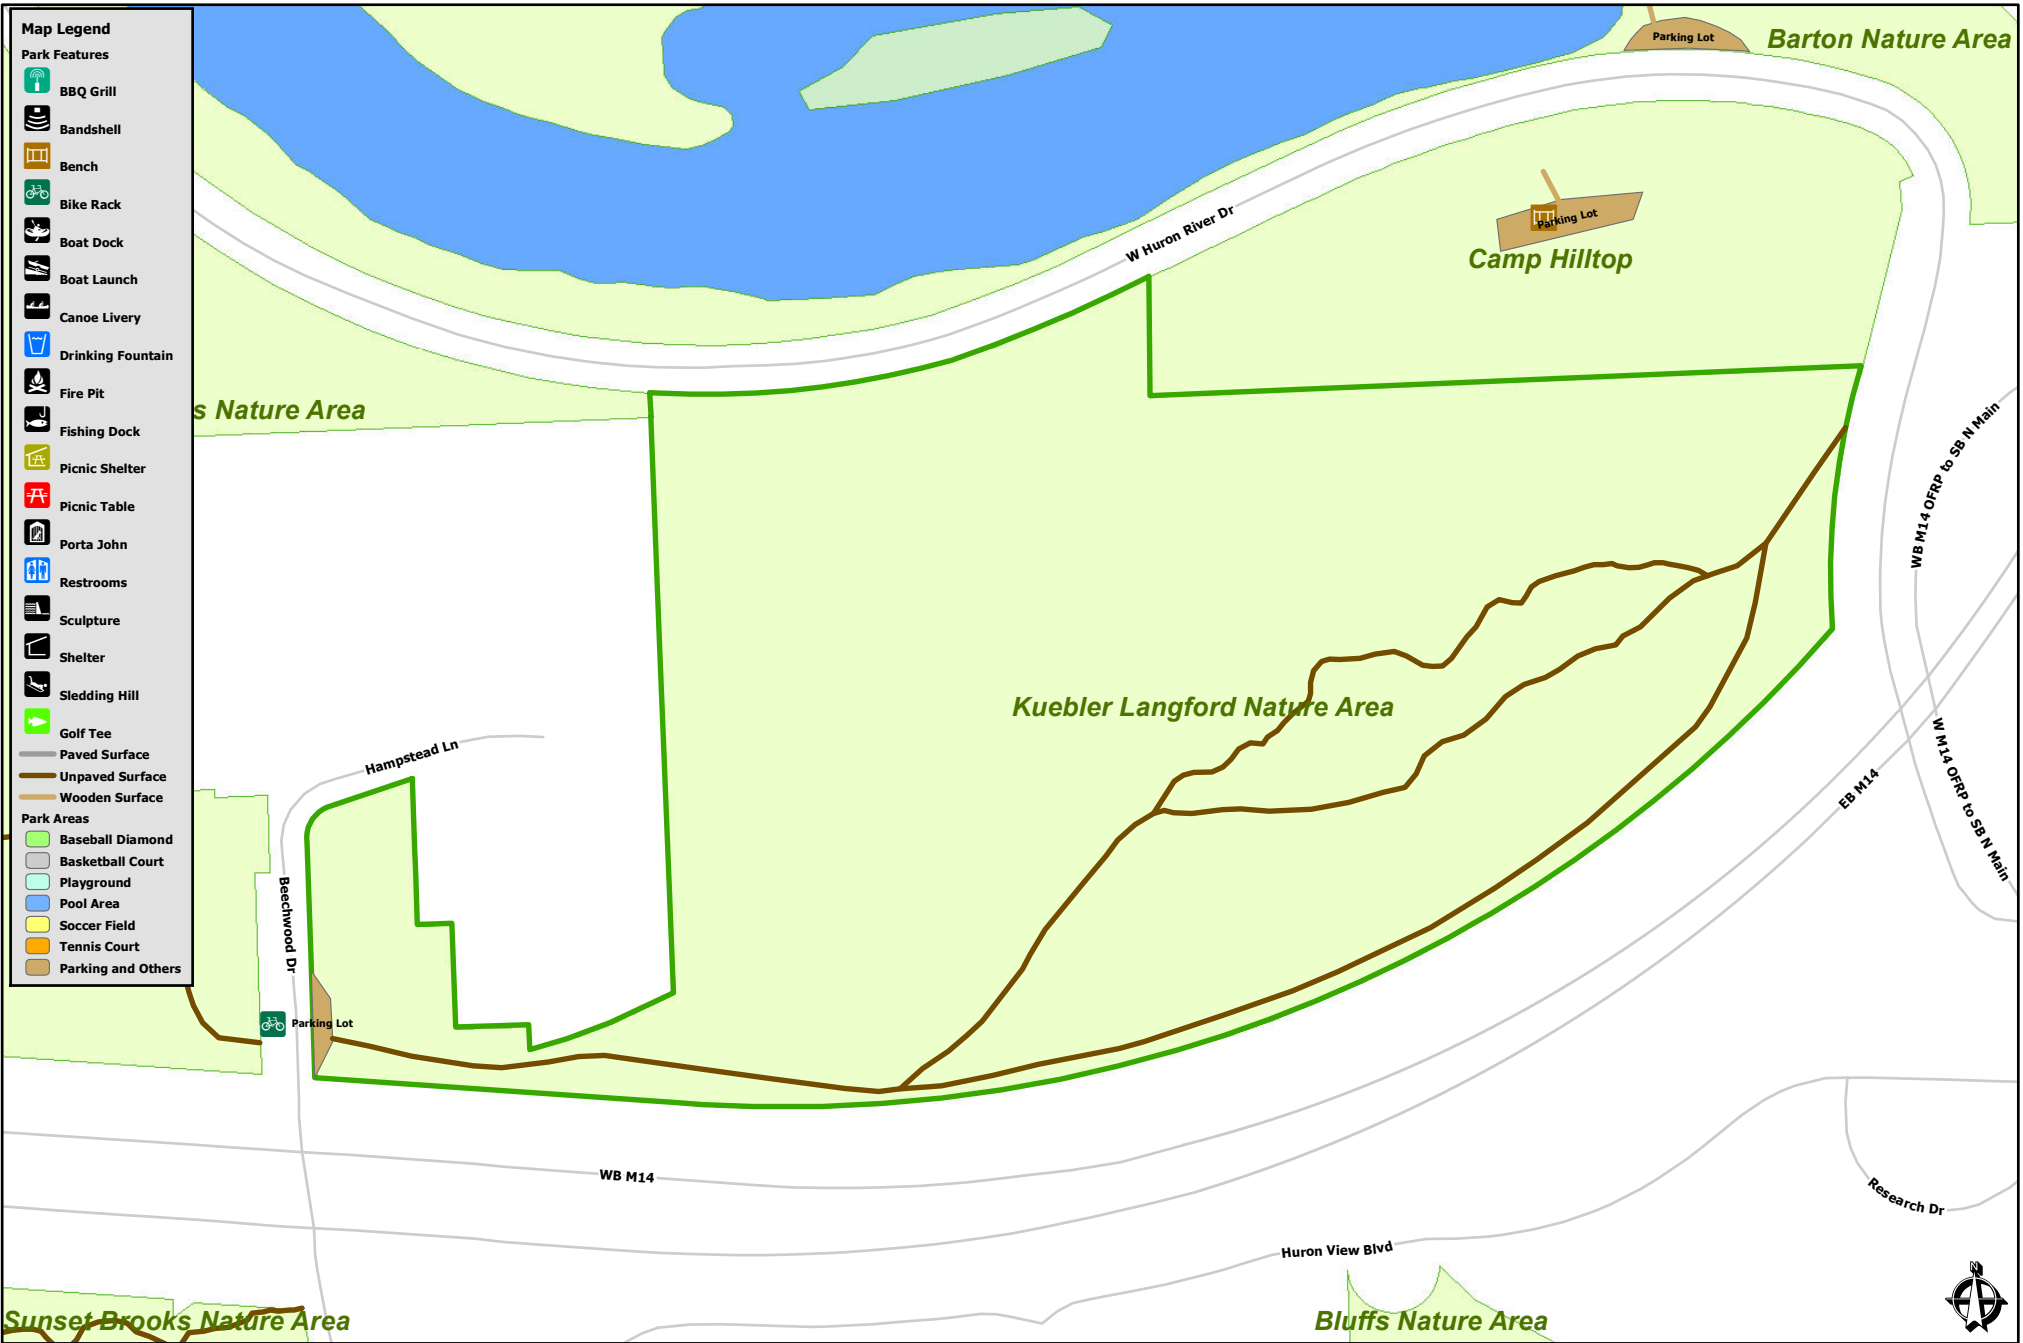

Kuebler Langford Nature Area

- Map Legend**
- Park Features**
- BBQ Grill
 - Bandshell
 - Bench
 - Bike Rack
 - Boat Dock
 - Boat Launch
 - Canoe Livery
 - Drinking Fountain
 - Fire Pit
 - Fishing Dock
 - Picnic Shelter
 - Picnic Table
 - Porta John
 - Restrooms
 - Sculpture
 - Shelter
 - Sledding Hill
 - Golf Tee
- Paved Surface**
- Unpaved Surface**
- Wooden Surface**
- Park Areas**
- Baseball Diamond
 - Basketball Court
 - Playground
 - Pool Area
 - Soccer Field
 - Tennis Court
 - Parking and Others

This map complies with National Map Accuracy Standards for mapping at 1 Inch = 100 Feet. The City of Ann Arbor and its mapping contractors assume no legal representation for the content and/or inappropriate use of information represented on this map.