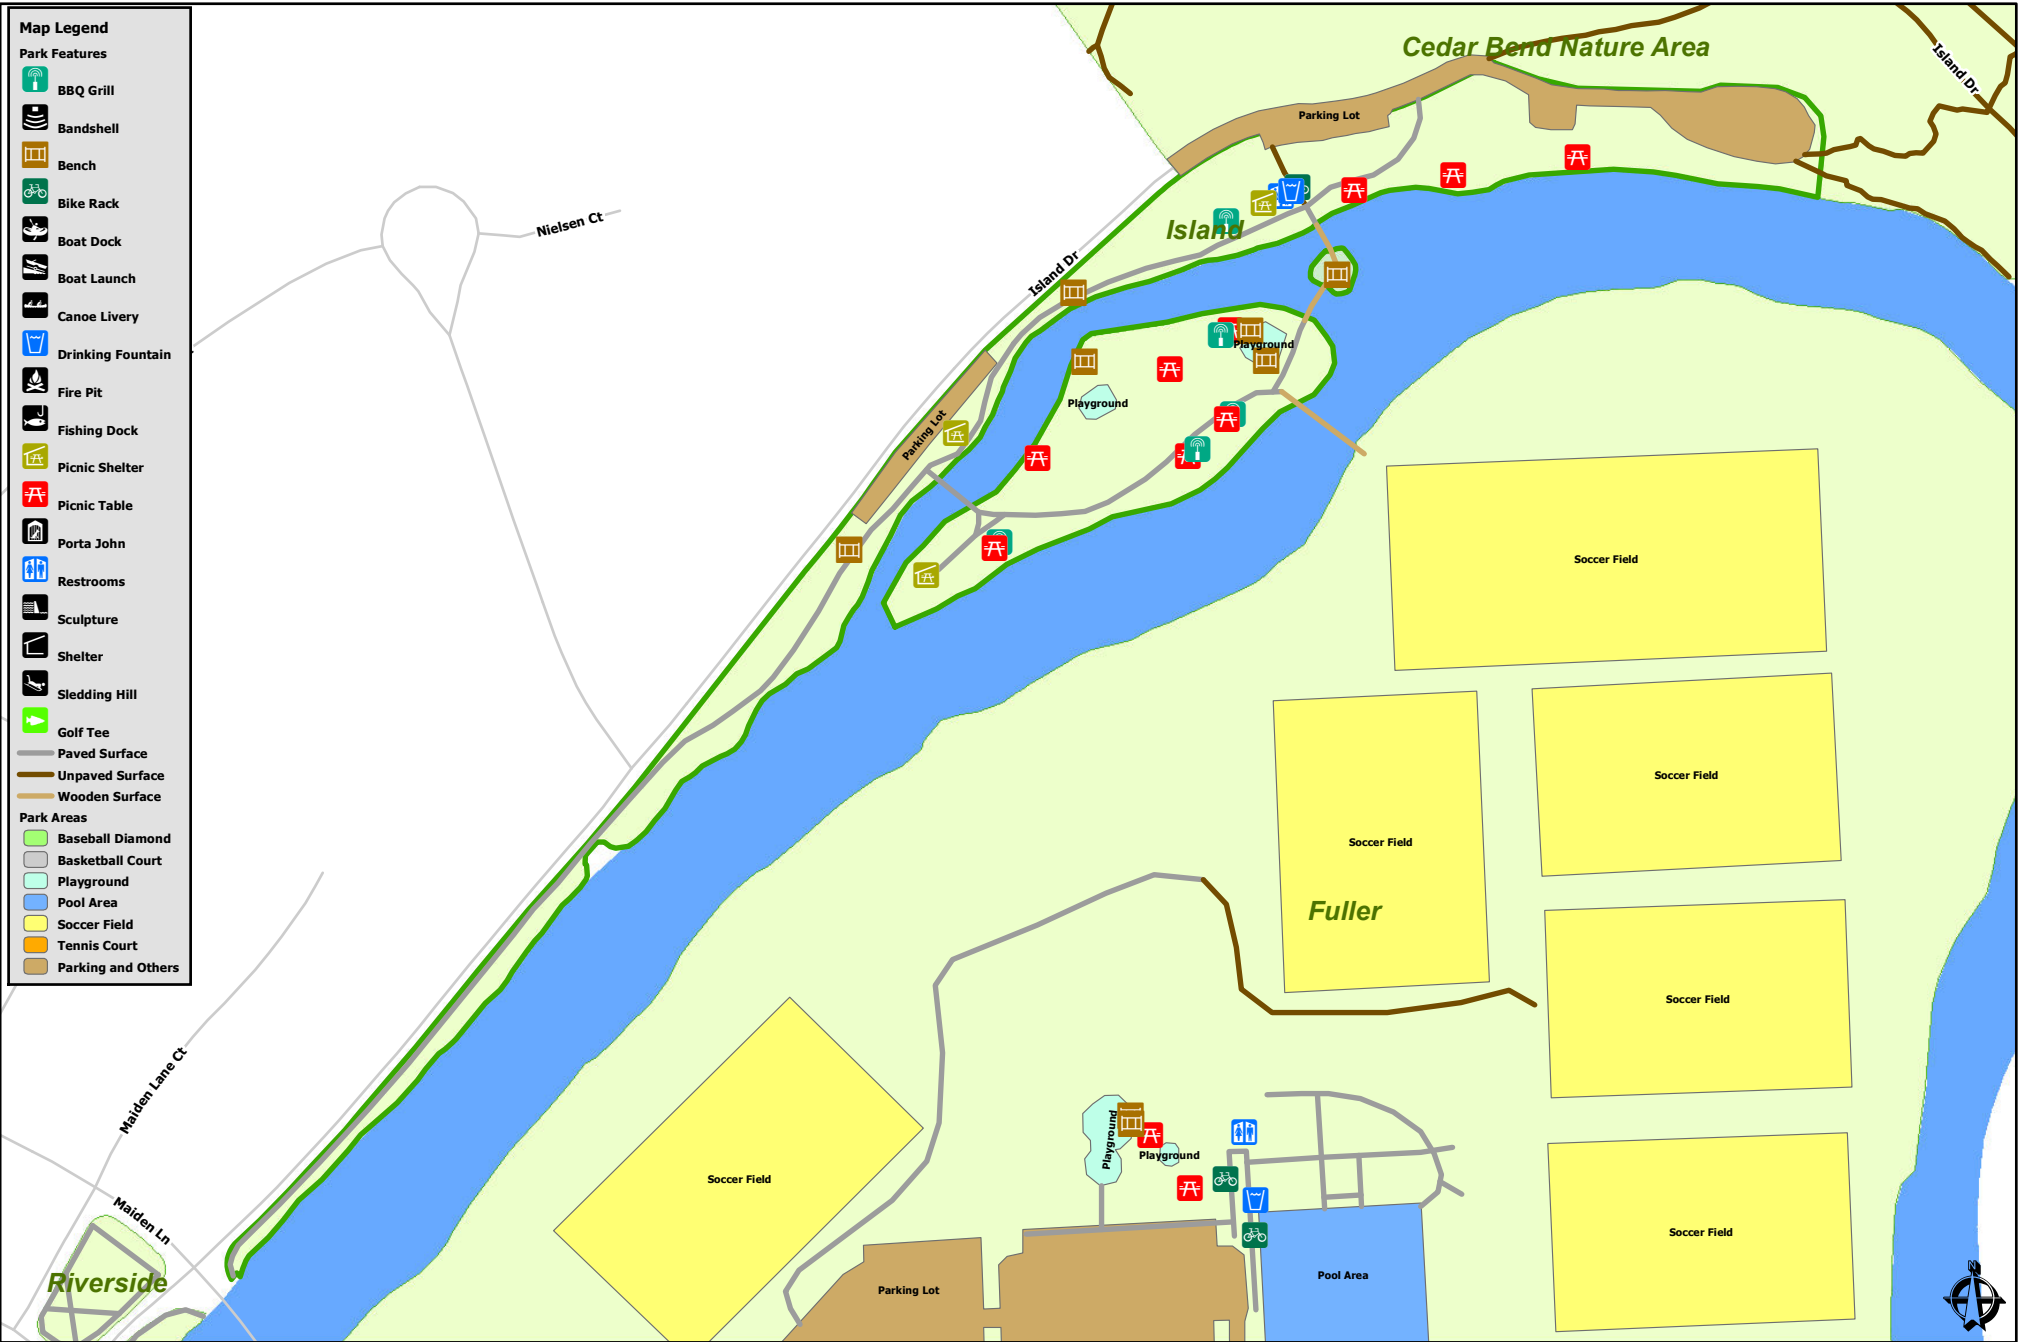

Island Park

City of Ann Arbor Map Disclaimer

No part of this product shall be reproduced or transmitted in any form or by any means, electronic or mechanical, for any purpose, without prior written permission from the City of Ann Arbor.

This map complies with National Map Accuracy Standards for mapping at 1 Inch = 100 Feet. The City of Ann Arbor and its mapping contractors assume no legal representation for the content and/or inappropriate use of information represented on this map.