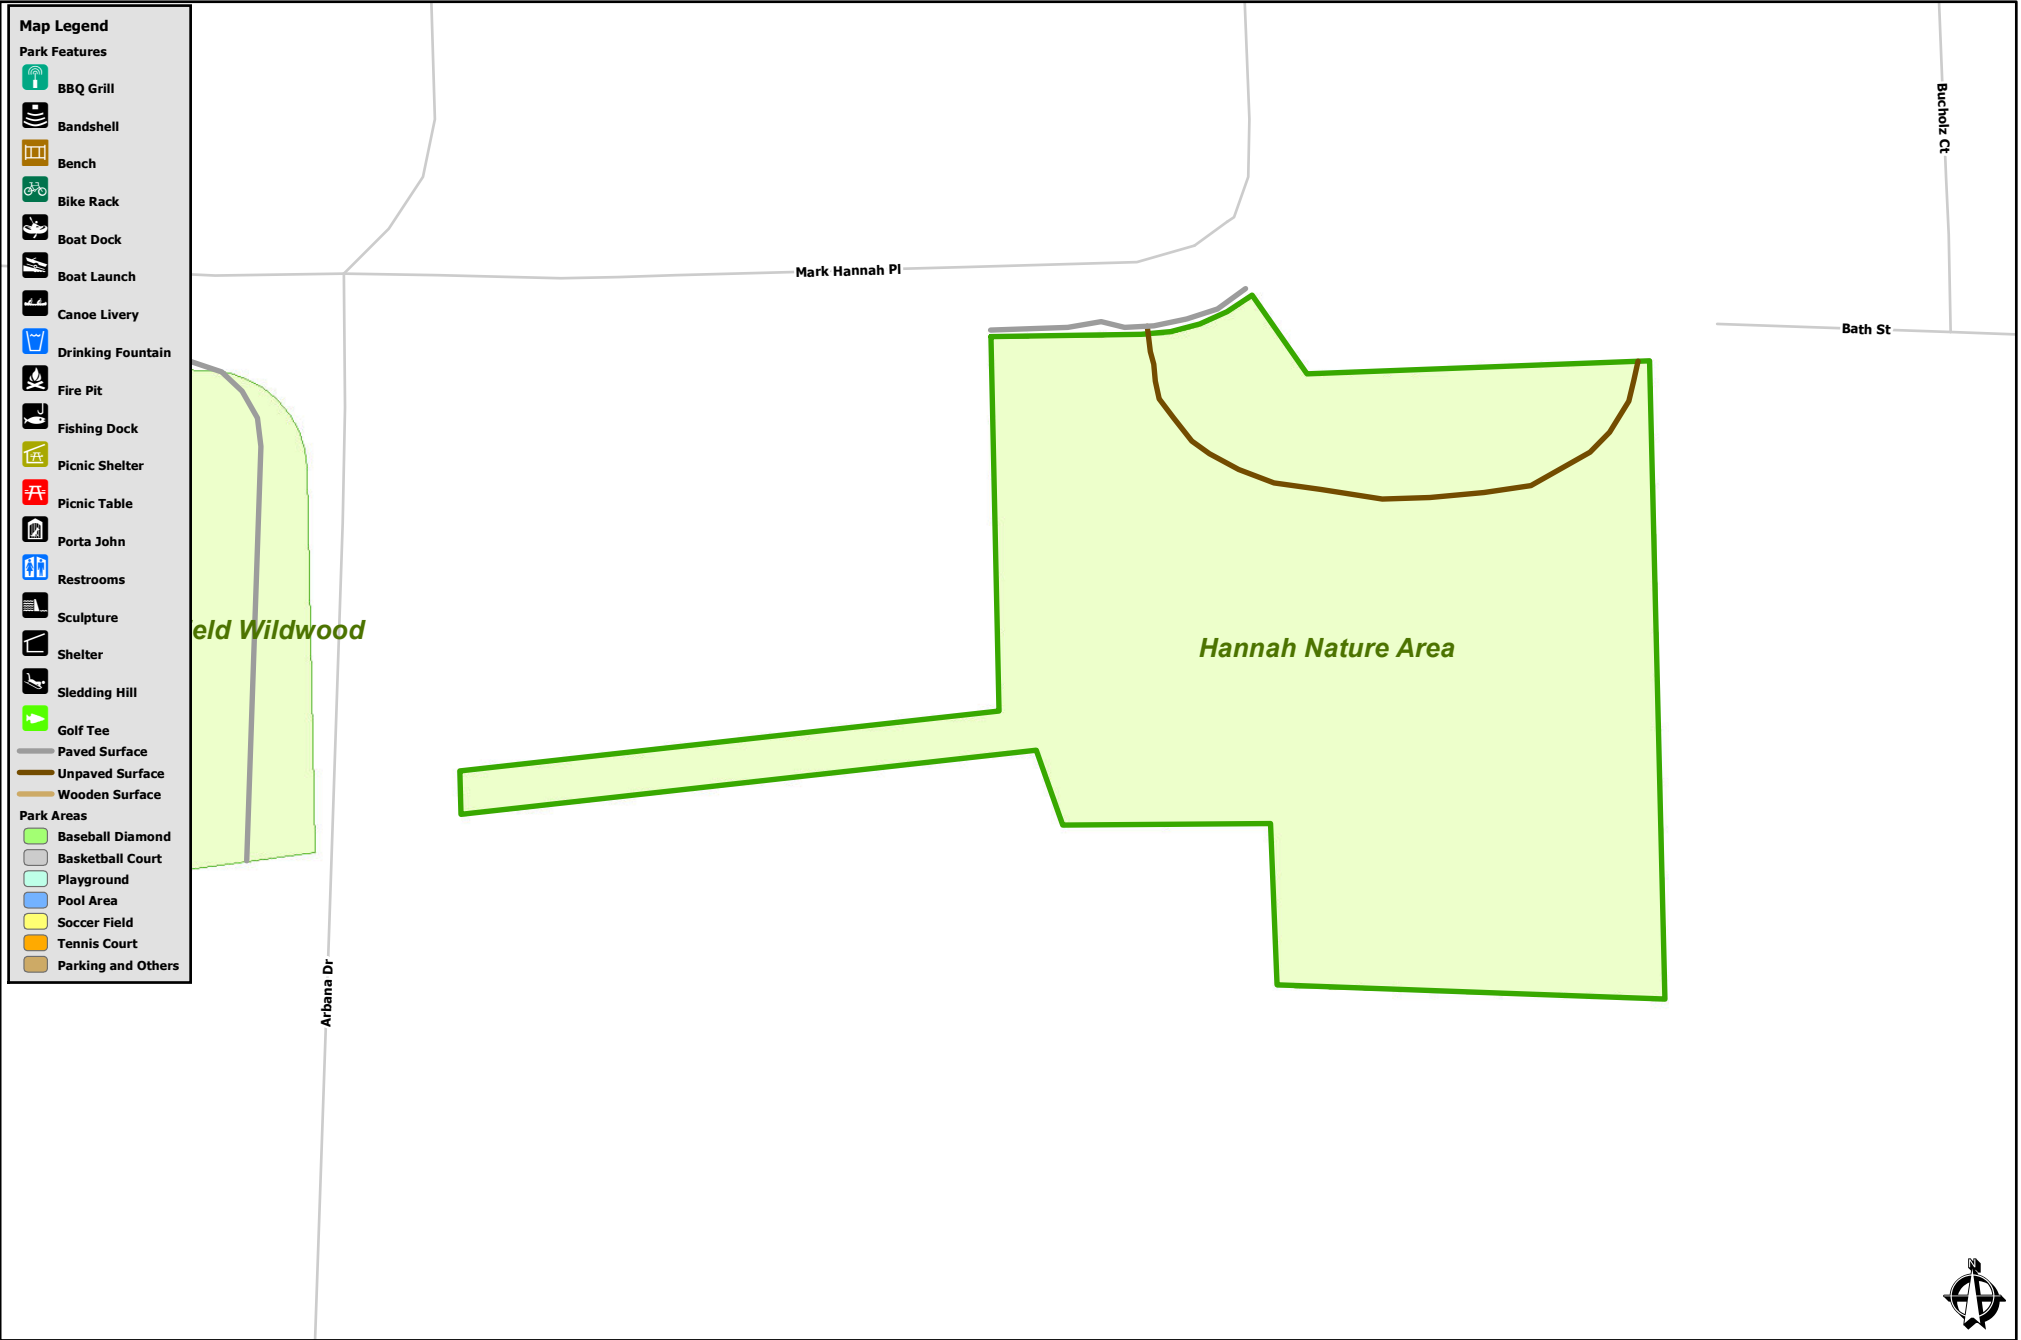

Hannah Nature Area

1. **Map Legend**
2. **Park Features**
3. BBQ Grill
   - Bandshell
   - Bench
   - Bike Rack
   - Boat Dock
   - Boat Launch
   - Canoe Livery
   - Drinking Fountain
   - Fire Pit
   - Fishing Dock
   - Picnic Shelter
   - Picnic Table
   - Porta John
   - Restrooms
   - Sculpture
   - Shelter
   - Sledding Hill
   - Golf Tee
4. **Park Areas**
5. Paved Surface
   - Unpaved Surface
   - Wooden Surface
   - Baseball Diamond
   - Basketball Court
   - Playground
   - Pool Area
   - Soccer Field
   - Tennis Court
   - Parking and Others

City of Ann Arbor Map Disclaimer