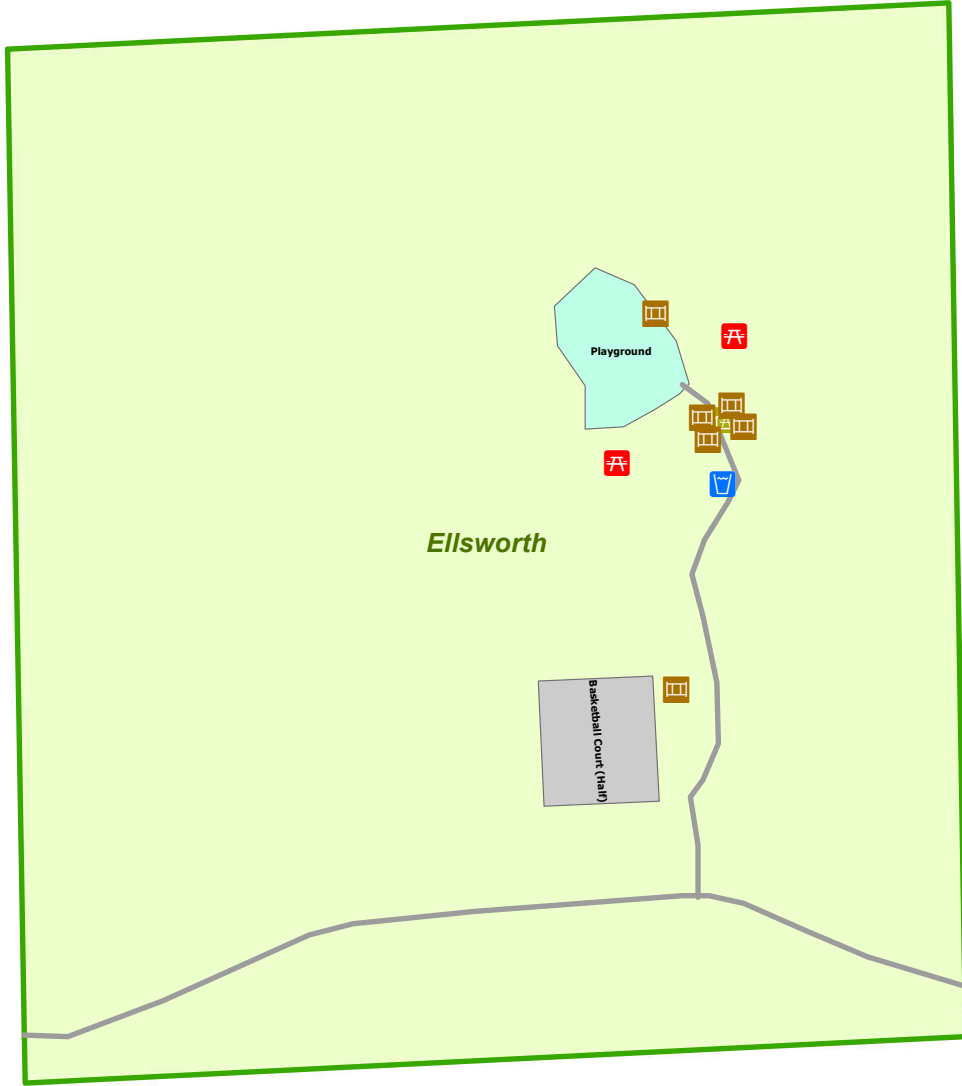

Ellsworth Park

- Map Legend**
- Park Features**
-  BBQ Grill
 -  Bandshell
 -  Bench
 -  Bike Rack
 -  Boat Dock
 -  Boat Launch
 -  Canoe Livery
 -  Drinking Fountain
 -  Fire Pit
 -  Fishing Dock
 -  Picnic Shelter
 -  Picnic Table
 -  Porta John
 -  Restrooms
 -  Sculpture
 -  Shelter
 -  Sledding Hill
 -  Golf Tee
- Surface Types**
-  Paved Surface
 -  Unpaved Surface
 -  Wooden Surface
- Park Areas**
-  Baseball Diamond
 -  Basketball Court
 -  Playground
 -  Pool Area
 -  Soccer Field
 -  Tennis Court
 -  Parking and Others

Jonathan Ct

E Ellsworth Rd

City of Ann Arbor Map Disclaimer

No part of this product shall be reproduced or transmitted in any form or by any means, electronic or mechanical, for any purpose, without prior written permission from the City of Ann Arbor.

This map complies with National Map Accuracy Standards for mapping at 1 Inch = 100 Feet. The City of Ann Arbor and its mapping contractors assume no legal representation for the content and/or inappropriate use of information represented on this map.